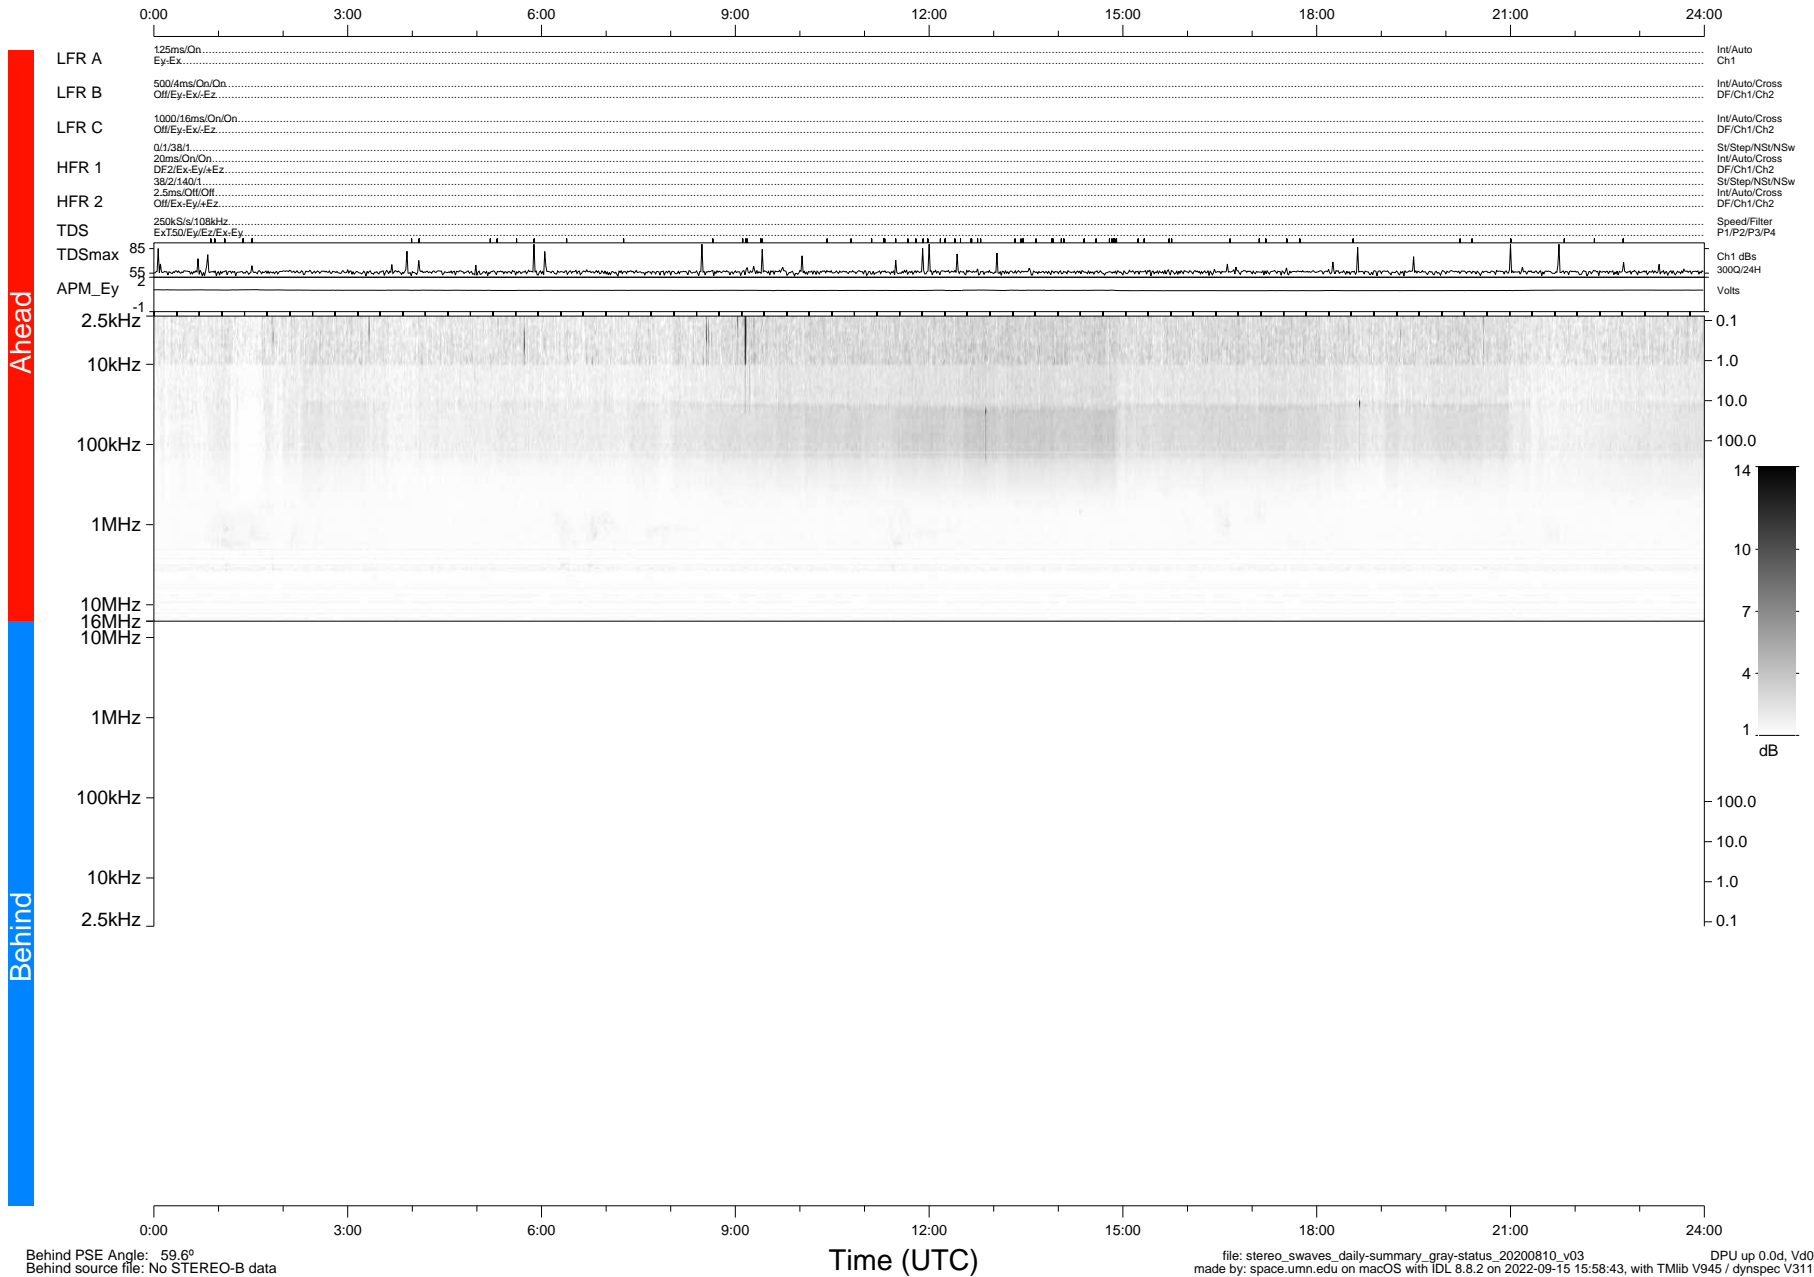

STEREO/WAVES Daily Summary - 10-Aug-2020 (DOY 223)

Ahead source file: swaves_ahead_2020_223_1_05.fin (Recovery: 100.0% HK, 99% Pkts)
 Ahead PSE Angle: -65.7°

DPU up 1860.9d, V412d32

Behind PSE Angle: 59.6°
 Behind source file: No STEREO-B data

file: stereo_swaves_daily-summary_gray-status_20200810_v03
 made by: space.umn.edu on macOS with IDL 8.8.2 on 2022-09-15 15:58:43, with TLib V945 / dynspec V311
 DPU up 0.0d, Vd0