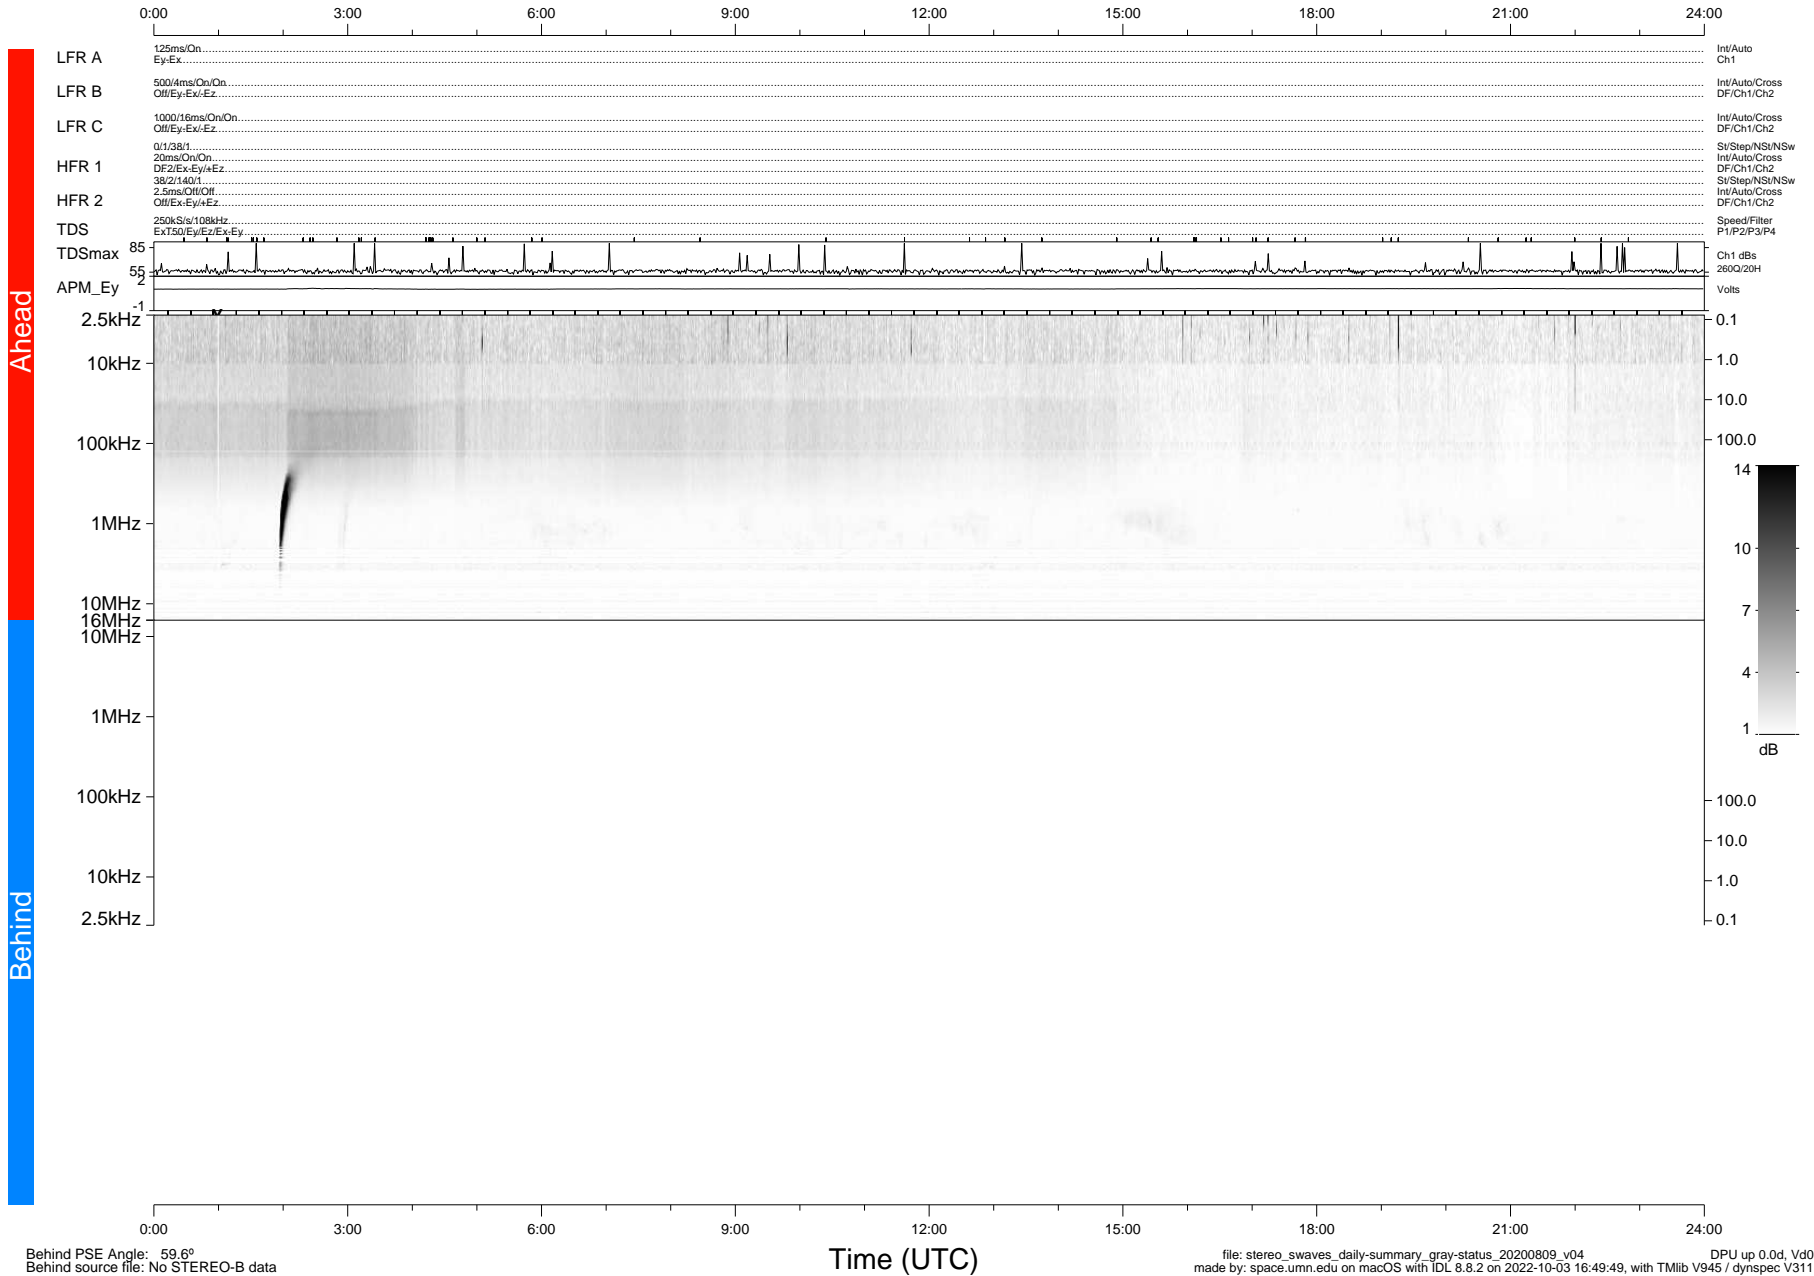

# STEREO/WAVES Daily Summary - 09-Aug-2020 (DOY 222)

Ahead source file: swaves\_ahead\_2020\_222\_1\_05.fin (Recovery: 100.0% HK, 92% Pkts)  
 Ahead PSE Angle: -65.8°

DPU up 1859.9d, V412d32

Behind PSE Angle: 59.6°  
 Behind source file: No STEREO-B data

file: stereo\_swaves\_daily-summary\_gray-status\_20200809\_v04 DPU up 0.0d, Vd0  
 made by: space.umn.edu on macOS with IDL 8.8.2 on 2022-10-03 16:49:49, with Tlib V945 / dynspec V311