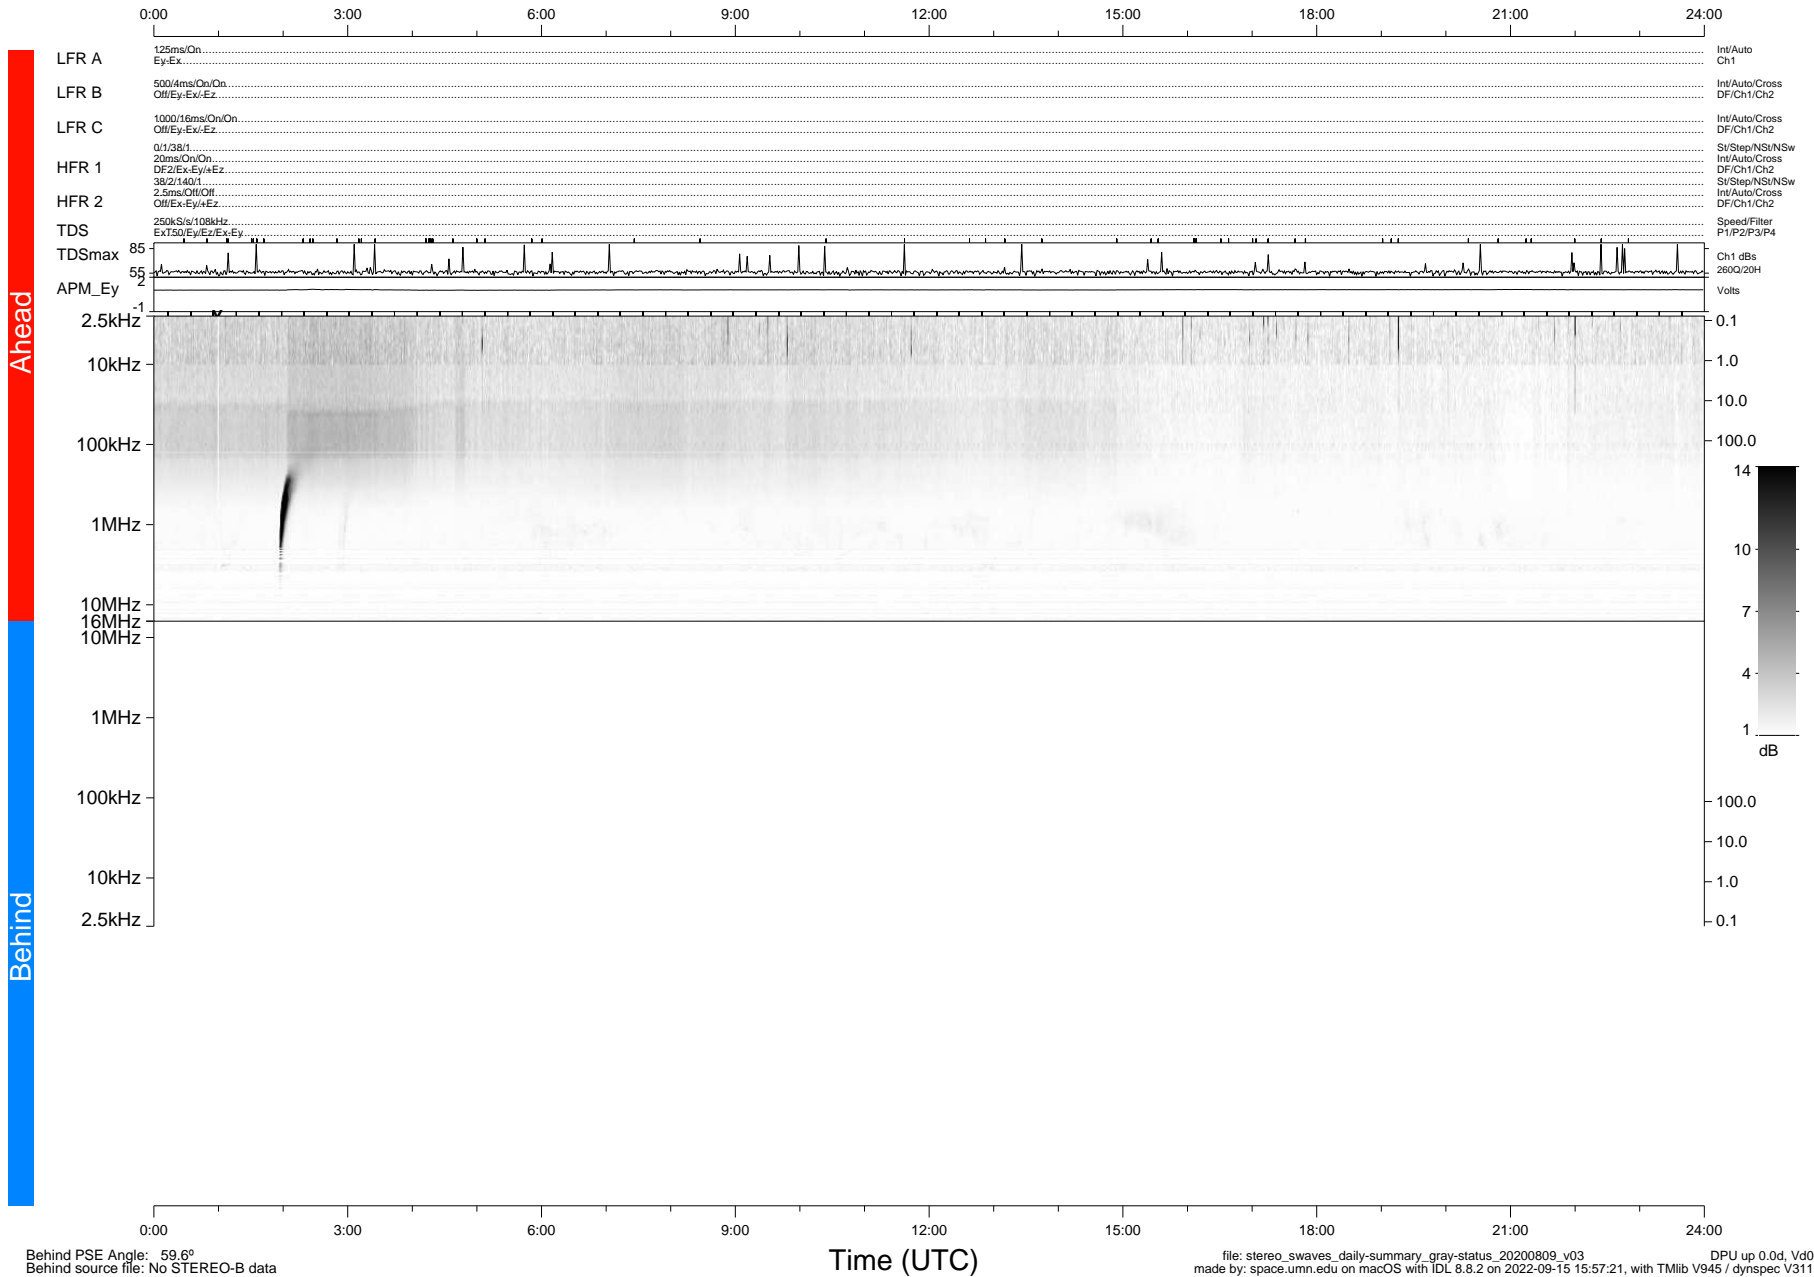

STEREO/WAVES Daily Summary - 09-Aug-2020 (DOY 222)

Ahead source file: swaves_ahead_2020_222_1_05.fin (Recovery: 100.0% HK, 92% Pkts)
 Ahead PSE Angle: -65.8°

DPU up 1859.9d, V412d32

Behind PSE Angle: 59.6°
 Behind source file: No STEREO-B data

file: stereo_swaves_daily-summary_gray-status_20200809_v03
 made by: space.umn.edu on macOS with IDL 8.8.2 on 2022-09-15 15:57:21, with Tlib V945 / dynspec V311
 DPU up 0.0d, Vd0