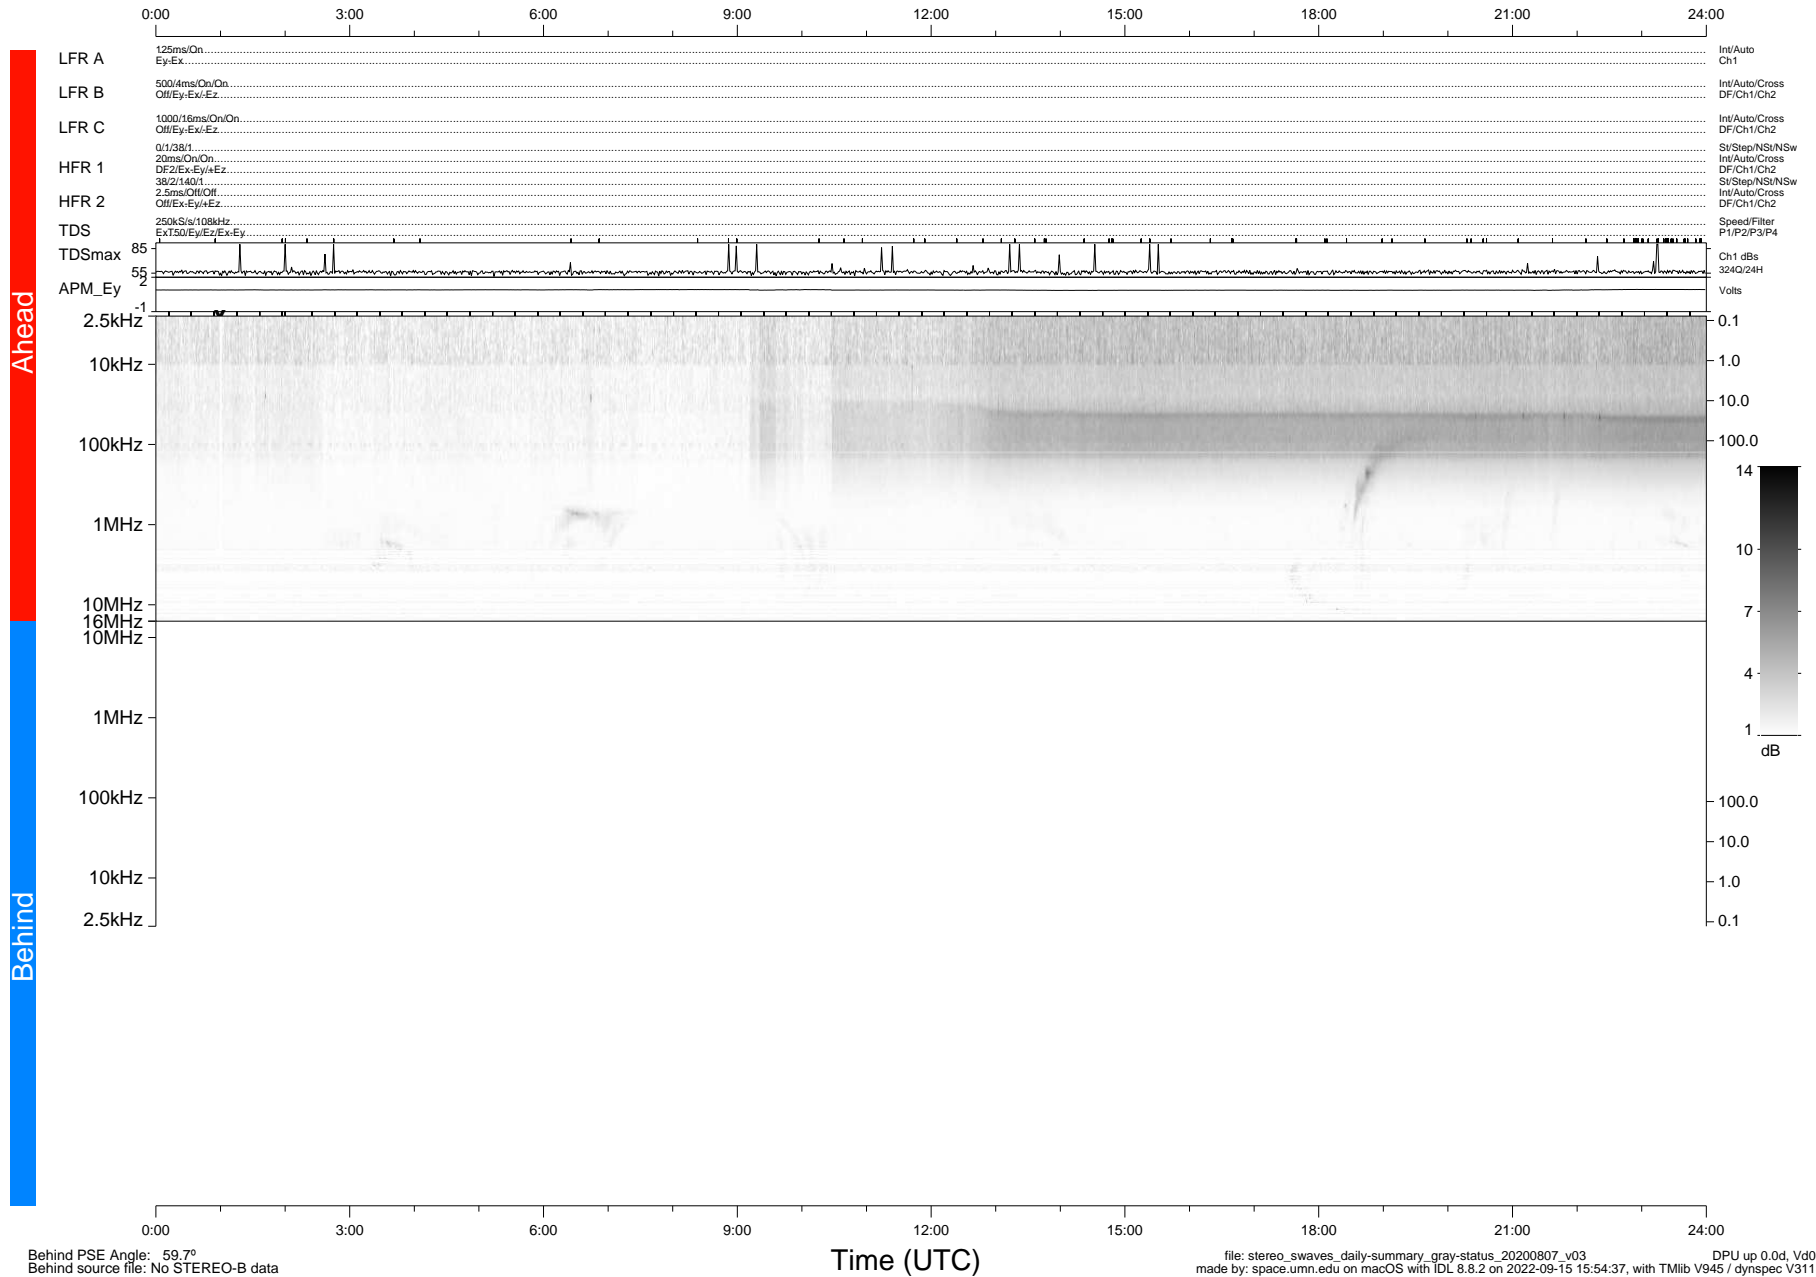

STEREO/WAVES Daily Summary - 07-Aug-2020 (DOY 220)

Ahead source file: swaves_ahead_2020_220_1_05.fin (Recovery: 100.0% HK, 102% Pkts)
 Ahead PSE Angle: -66.0°

DPU up 1857.9d, V412d32

Behind PSE Angle: 59.7°
 Behind source file: No STEREO-B data

file: stereo_swaves_daily-summary_gray-status_20200807_v03 DPU up 0.0d, Vd0
 made by: space.umn.edu on macOS with IDL 8.8.2 on 2022-09-15 15:54:37, with TLib V945 / dynspec V311