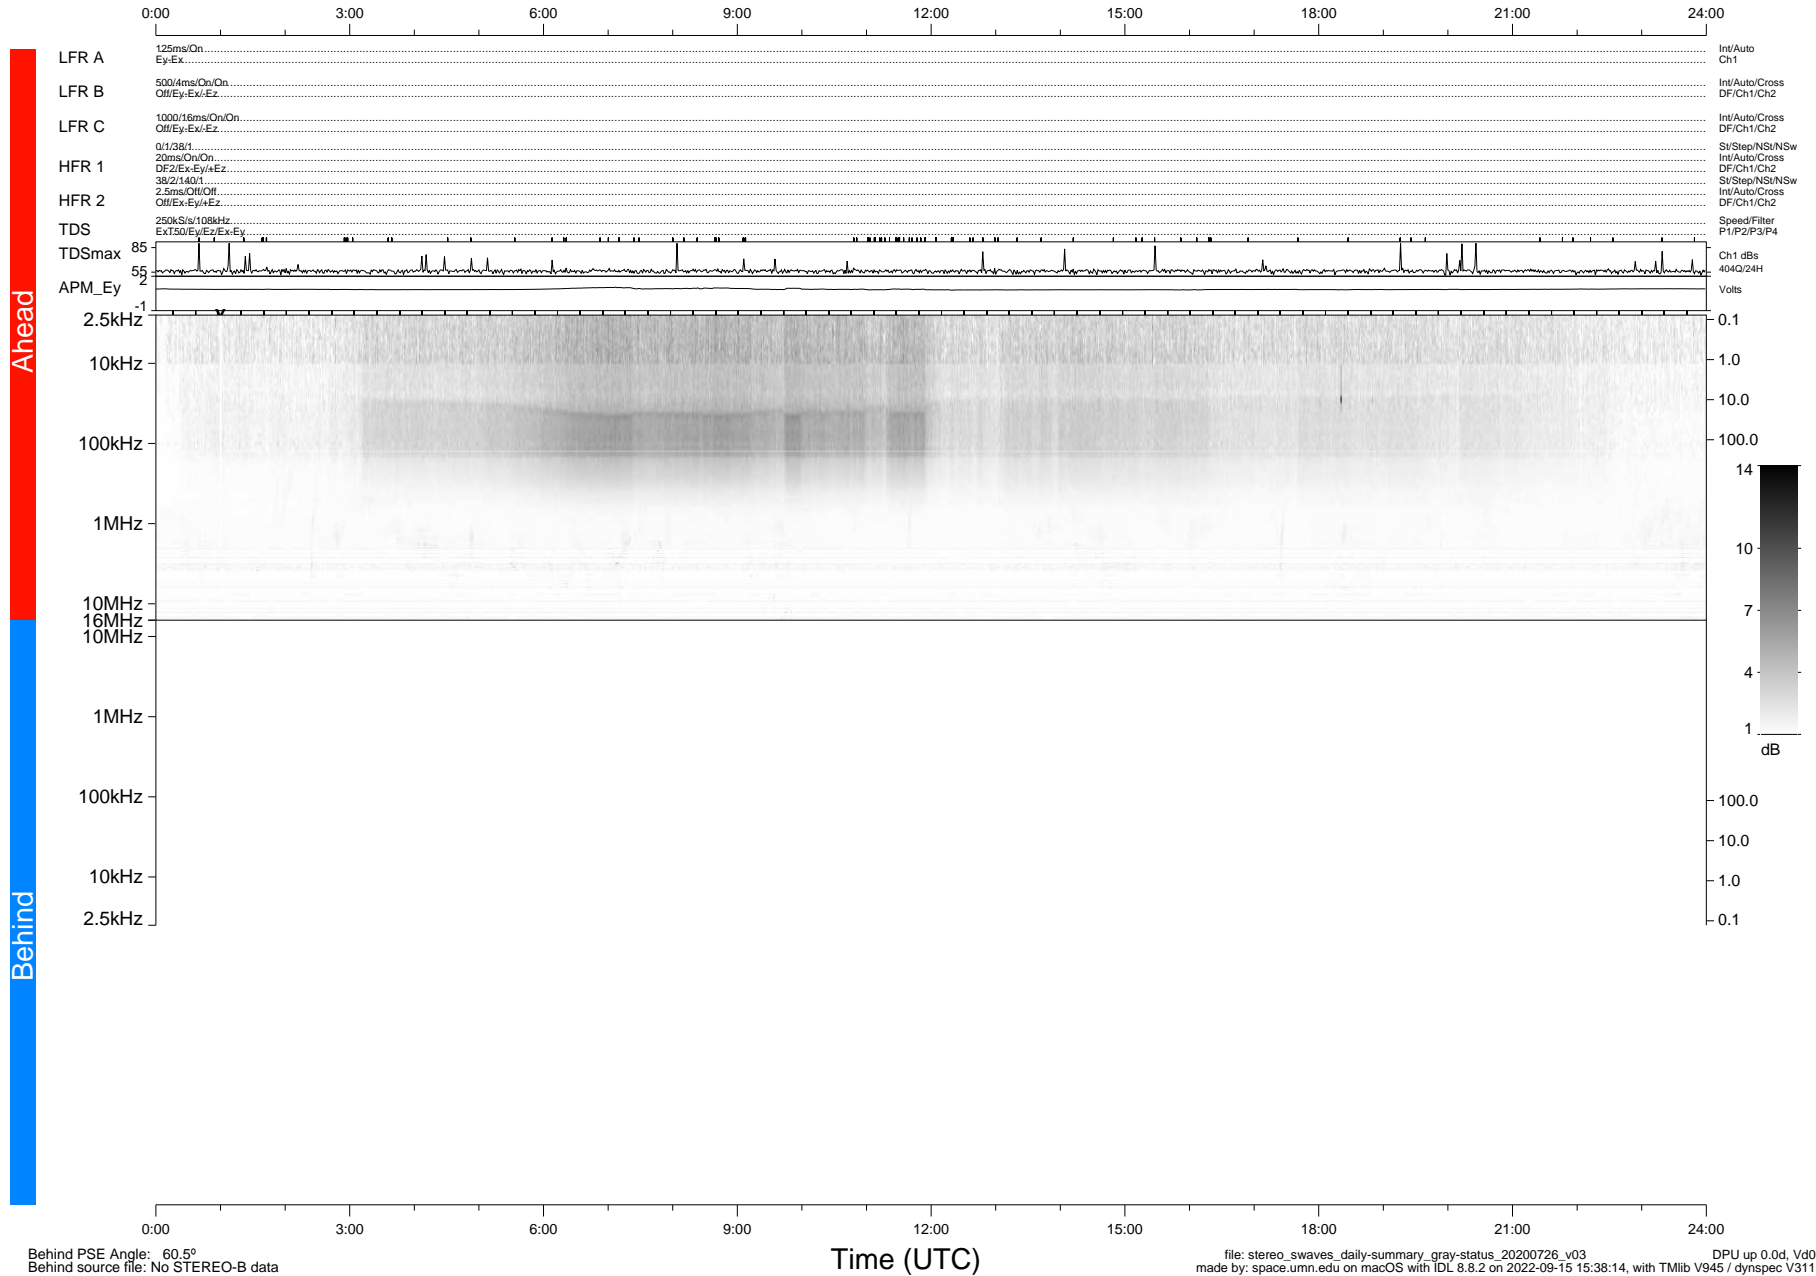

STEREO/WAVES Daily Summary - 26-Jul-2020 (DOY 208)

Ahead source file: swaves_ahead_2020_208_1_05.fin (Recovery: 100.0% HK, 114% Pkts)
 Ahead PSE Angle: -67.1°

DPU up 1845.9d, V412d32

Behind PSE Angle: 60.5°
 Behind source file: No STEREO-B data

file: stereo_swaves_daily-summary_gray-status_20200726_v03
 made by: space.umn.edu on macOS with IDL 8.8.2 on 2022-09-15 15:38:14, with Tlib V945 / dynspec V311
 DPU up 0.0d, Vd0