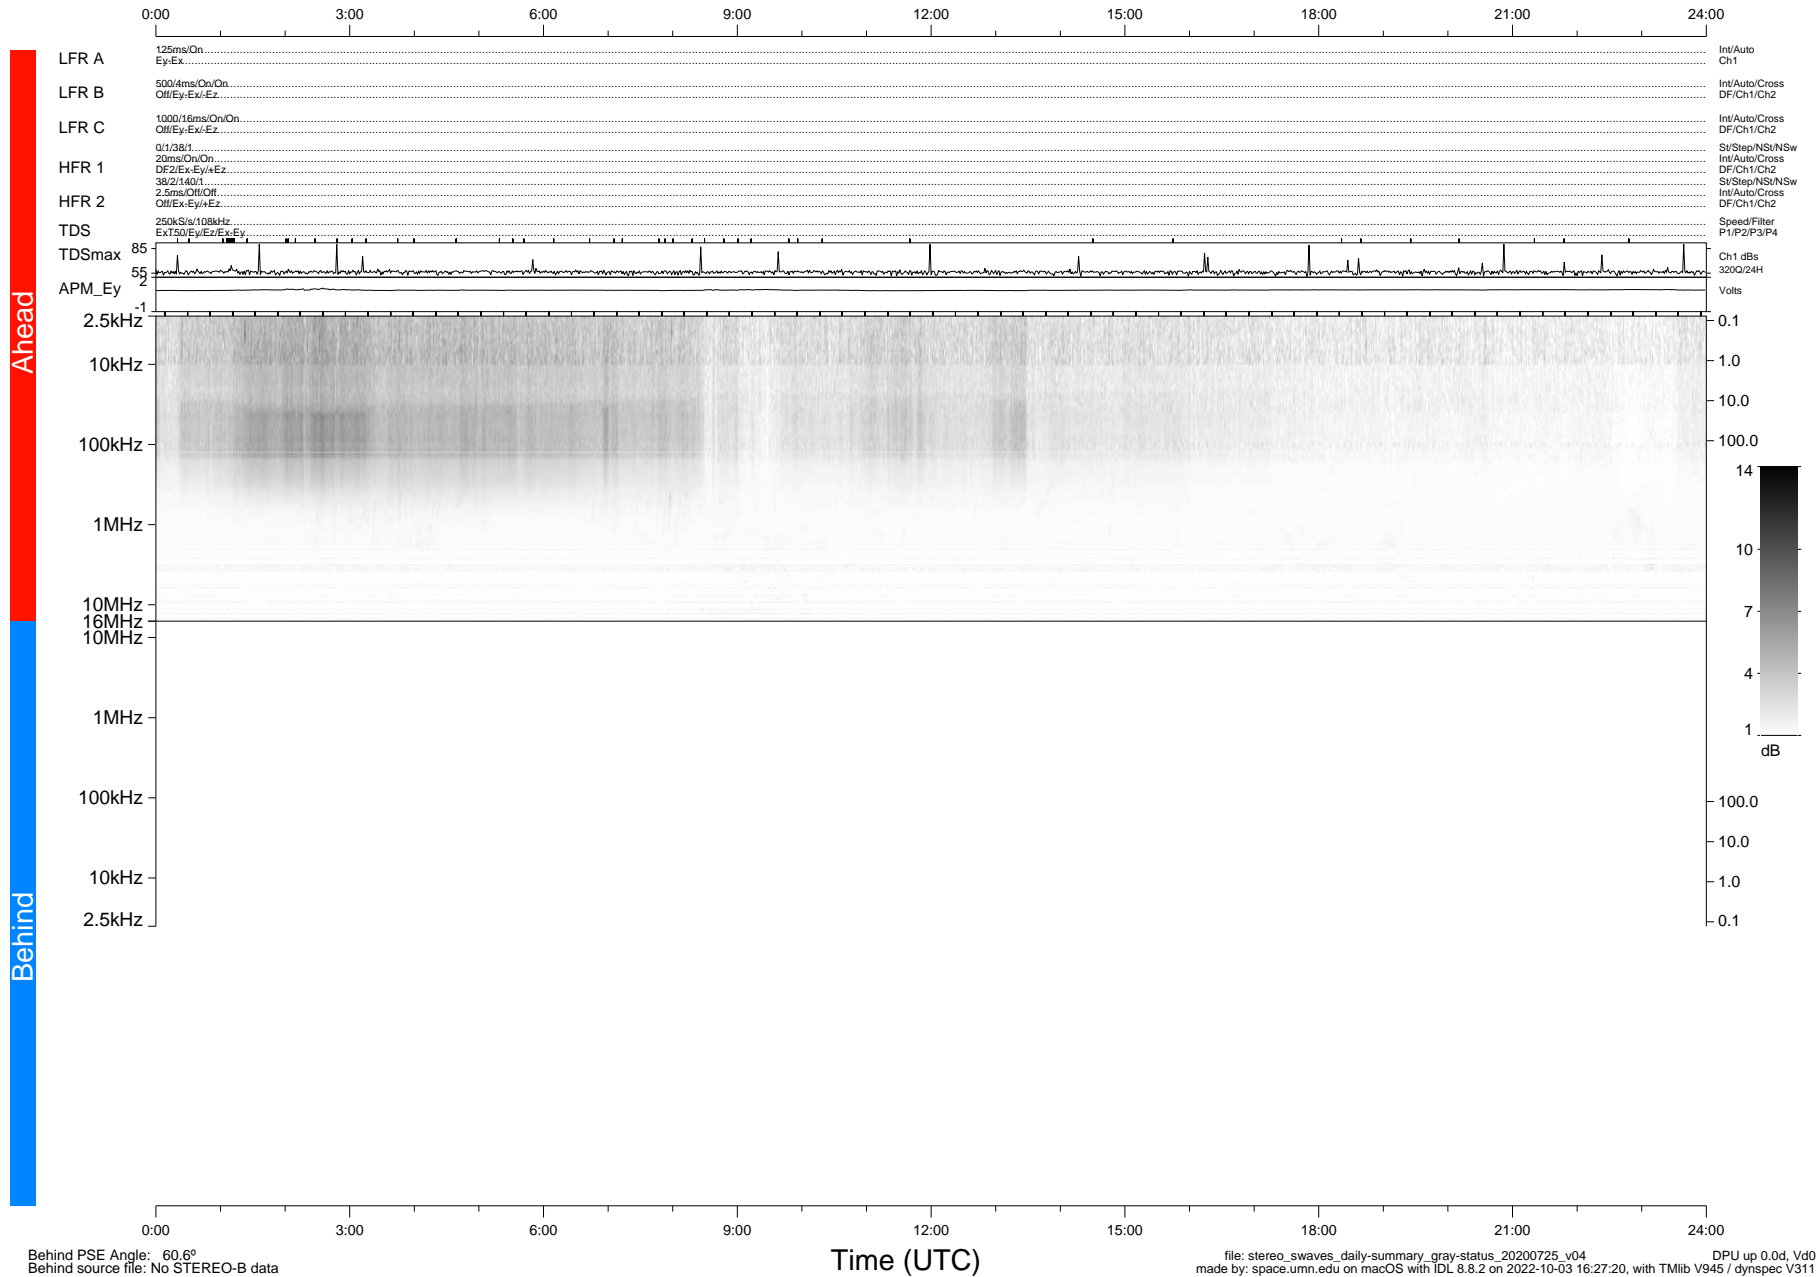

STEREO/WAVES Daily Summary - 25-Jul-2020 (DOY 207)

Ahead source file: swaves_ahead_2020_207_1_05.fin (Recovery: 100.0% HK, 102% Pkts)
 Ahead PSE Angle: -67.2°

DPU up 1844.9d, V412d32

Behind PSE Angle: 60.6°
 Behind source file: No STEREO-B data

file: stereo_swaves_daily-summary_gray-status_20200725_v04 DPU up 0.0d, Vd0
 made by: space.umn.edu on macOS with IDL 8.8.2 on 2022-10-03 16:27:20, with Tlib V945 / dynspec V311