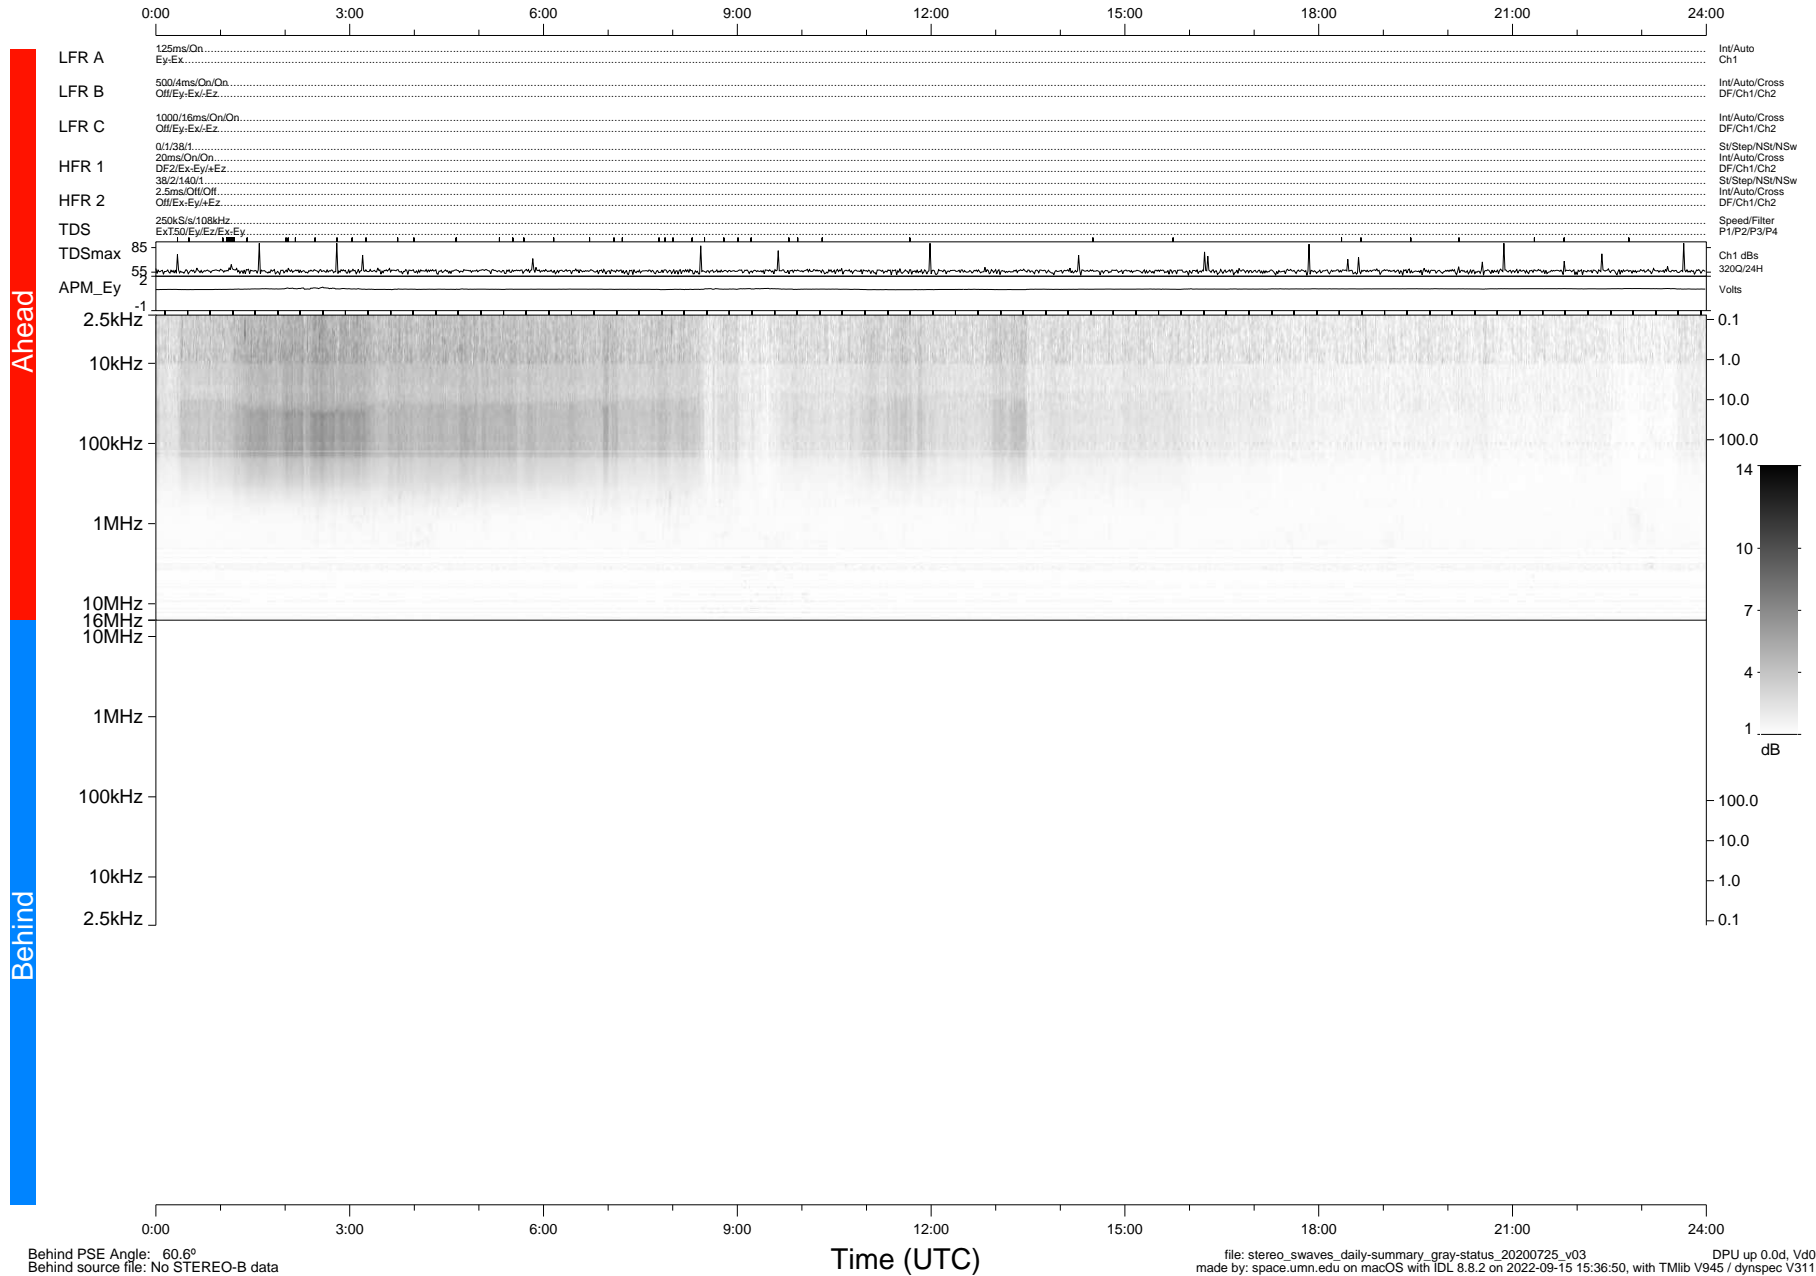

STEREO/WAVES Daily Summary - 25-Jul-2020 (DOY 207)

Ahead source file: swaves_ahead_2020_207_1_05.fin (Recovery: 100.0% HK, 102% Pkts)
 Ahead PSE Angle: -67.2°

DPU up 1844.9d, V412d32

Behind PSE Angle: 60.6°
 Behind source file: No STEREO-B data

file: stereo_swaves_daily-summary_gray-status_20200725_v03 DPU up 0.0d, Vd0
 made by: space.umn.edu on macOS with IDL 8.8.2 on 2022-09-15 15:36:50, with Tlib V945 / dynspec V311