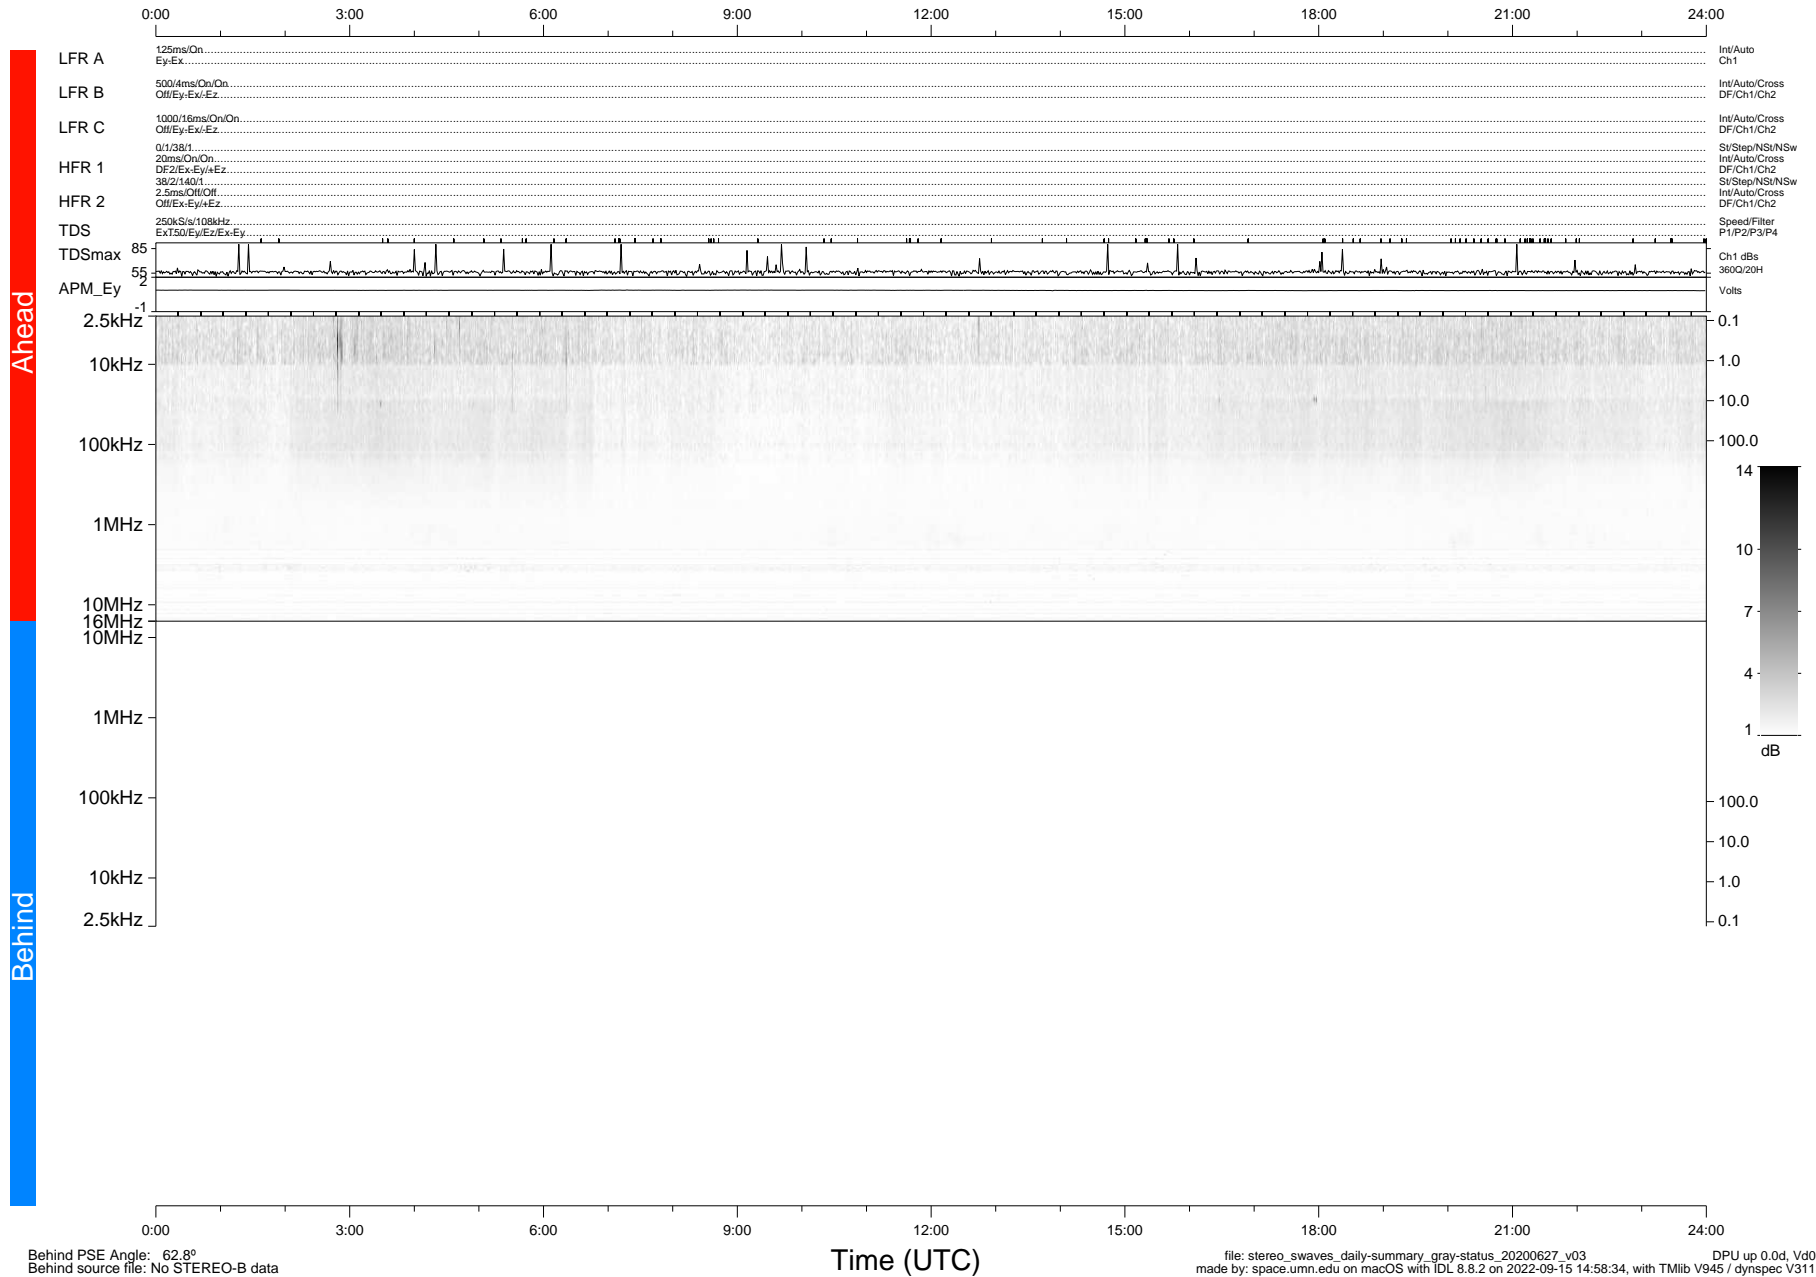

STEREO/WAVES Daily Summary - 27-Jun-2020 (DOY 179)

Ahead source file: swaves_ahead_2020_179_1_05.fin (Recovery: 100.0% HK, 107% Pkts)
 Ahead PSE Angle: -69.7°

DPU up 1816.9d, V412d32

Behind PSE Angle: 62.8°
 Behind source file: No STEREO-B data

file: stereo_swaves_daily-summary_gray-status_20200627_v03
 made by: space.umn.edu on macOS with IDL 8.8.2 on 2022-09-15 14:58:34, with Tlib V945 / dynspec V311
 DPU up 0.0d, Vd0