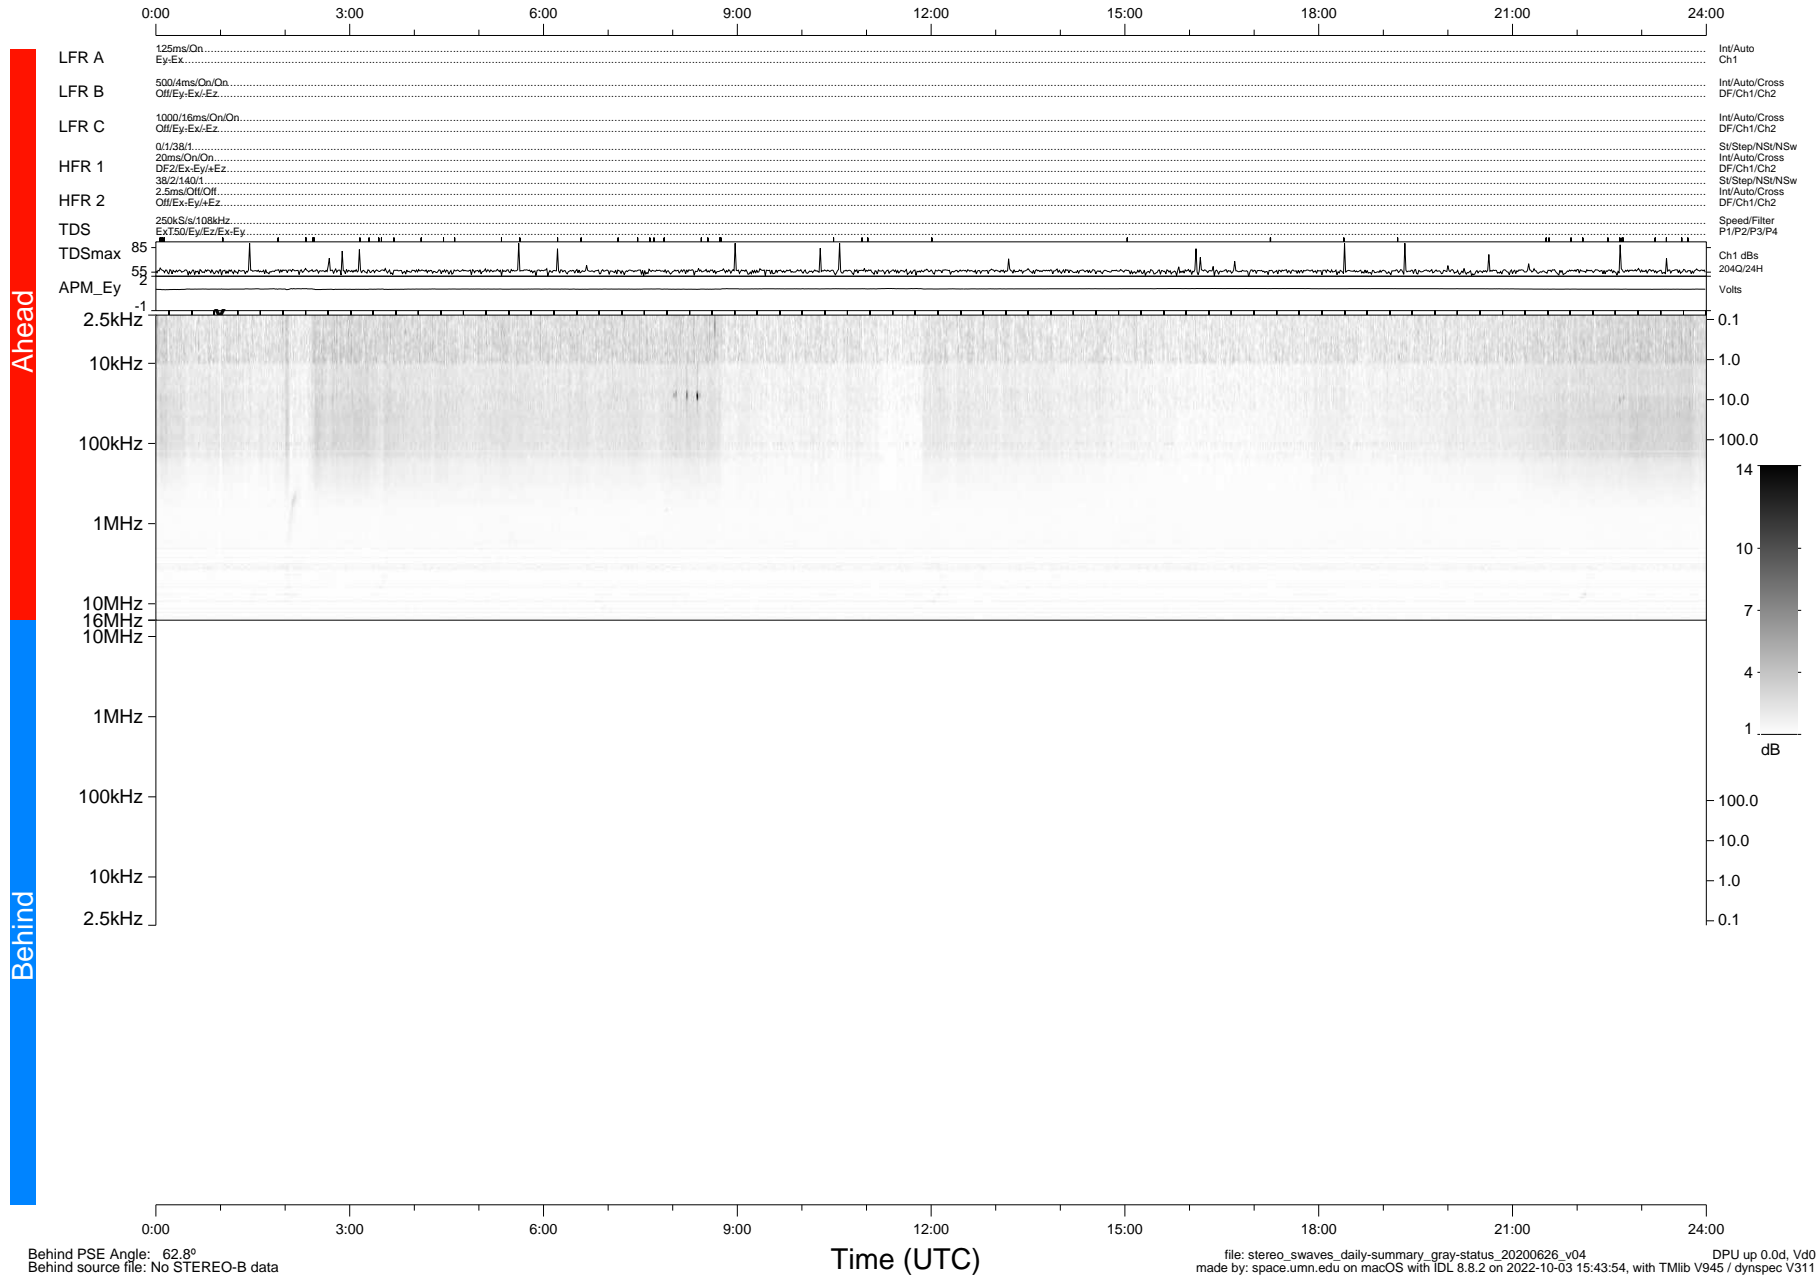

STEREO/WAVES Daily Summary - 26-Jun-2020 (DOY 178)

Ahead source file: swaves_ahead_2020_178_1_05.fin (Recovery: 100.0% HK, 85% Pkts)
 Ahead PSE Angle: -69.9°

DPU up 1815.9d, V412d32

Behind PSE Angle: 62.8°
 Behind source file: No STEREO-B data

file: stereo_swaves_daily-summary_gray-status_20200626_v04 DPU up 0.0d, Vd0
 made by: space.umn.edu on macOS with IDL 8.8.2 on 2022-10-03 15:43:54, with TLib V945 / dynspec V311