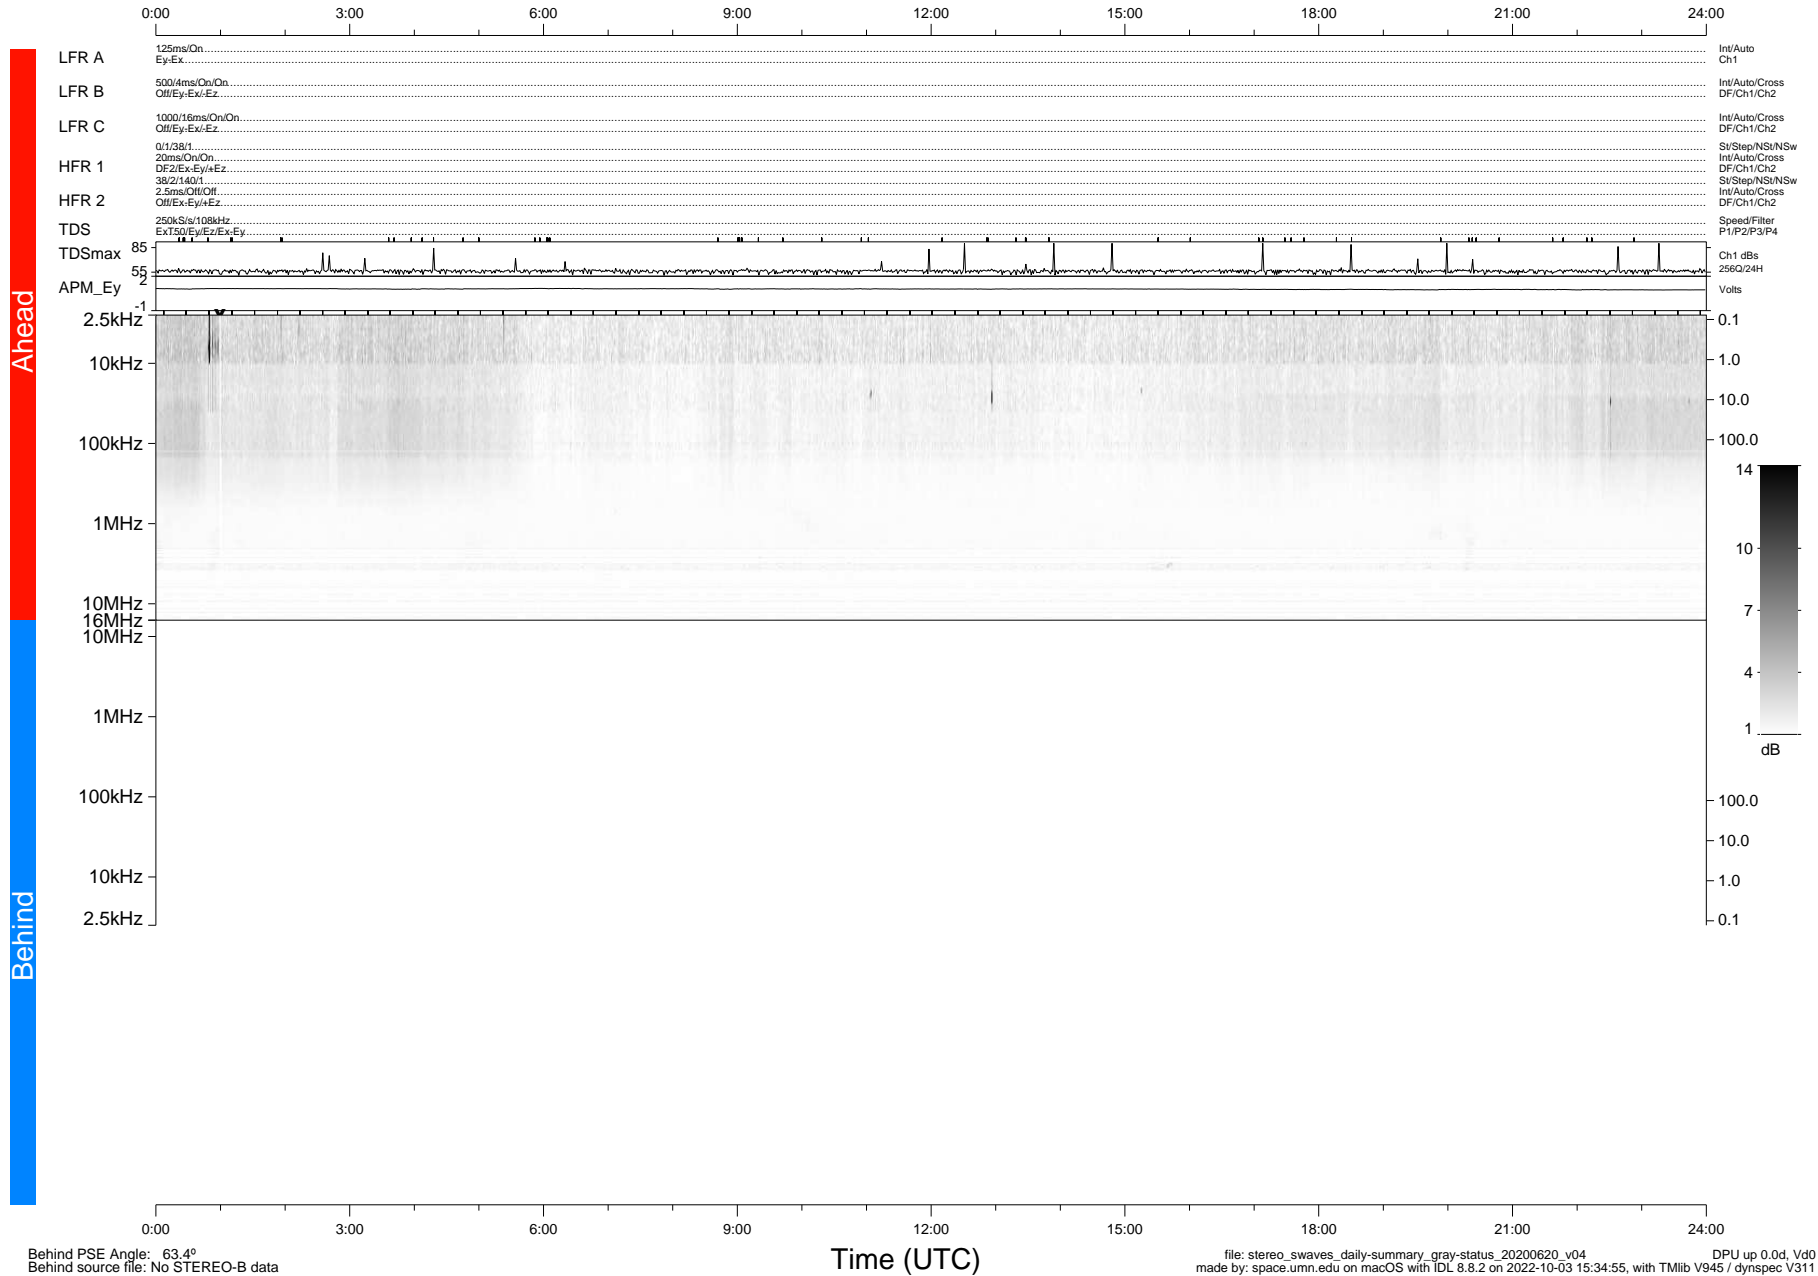

STEREO/WAVES Daily Summary - 20-Jun-2020 (DOY 172)

Ahead source file: swaves_ahead_2020_172_1_05.fin (Recovery: 100.0% HK, 92% Pkts)
 Ahead PSE Angle: -70.3°

DPU up 1809.9d, V412d32

Behind PSE Angle: 63.4°
 Behind source file: No STEREO-B data

file: stereo_swaves_daily-summary_gray-status_20200620_v04 DPU up 0.0d, Vd0
 made by: space.umn.edu on macOS with IDL 8.8.2 on 2022-10-03 15:34:55, with TLib V945 / dynspec V311