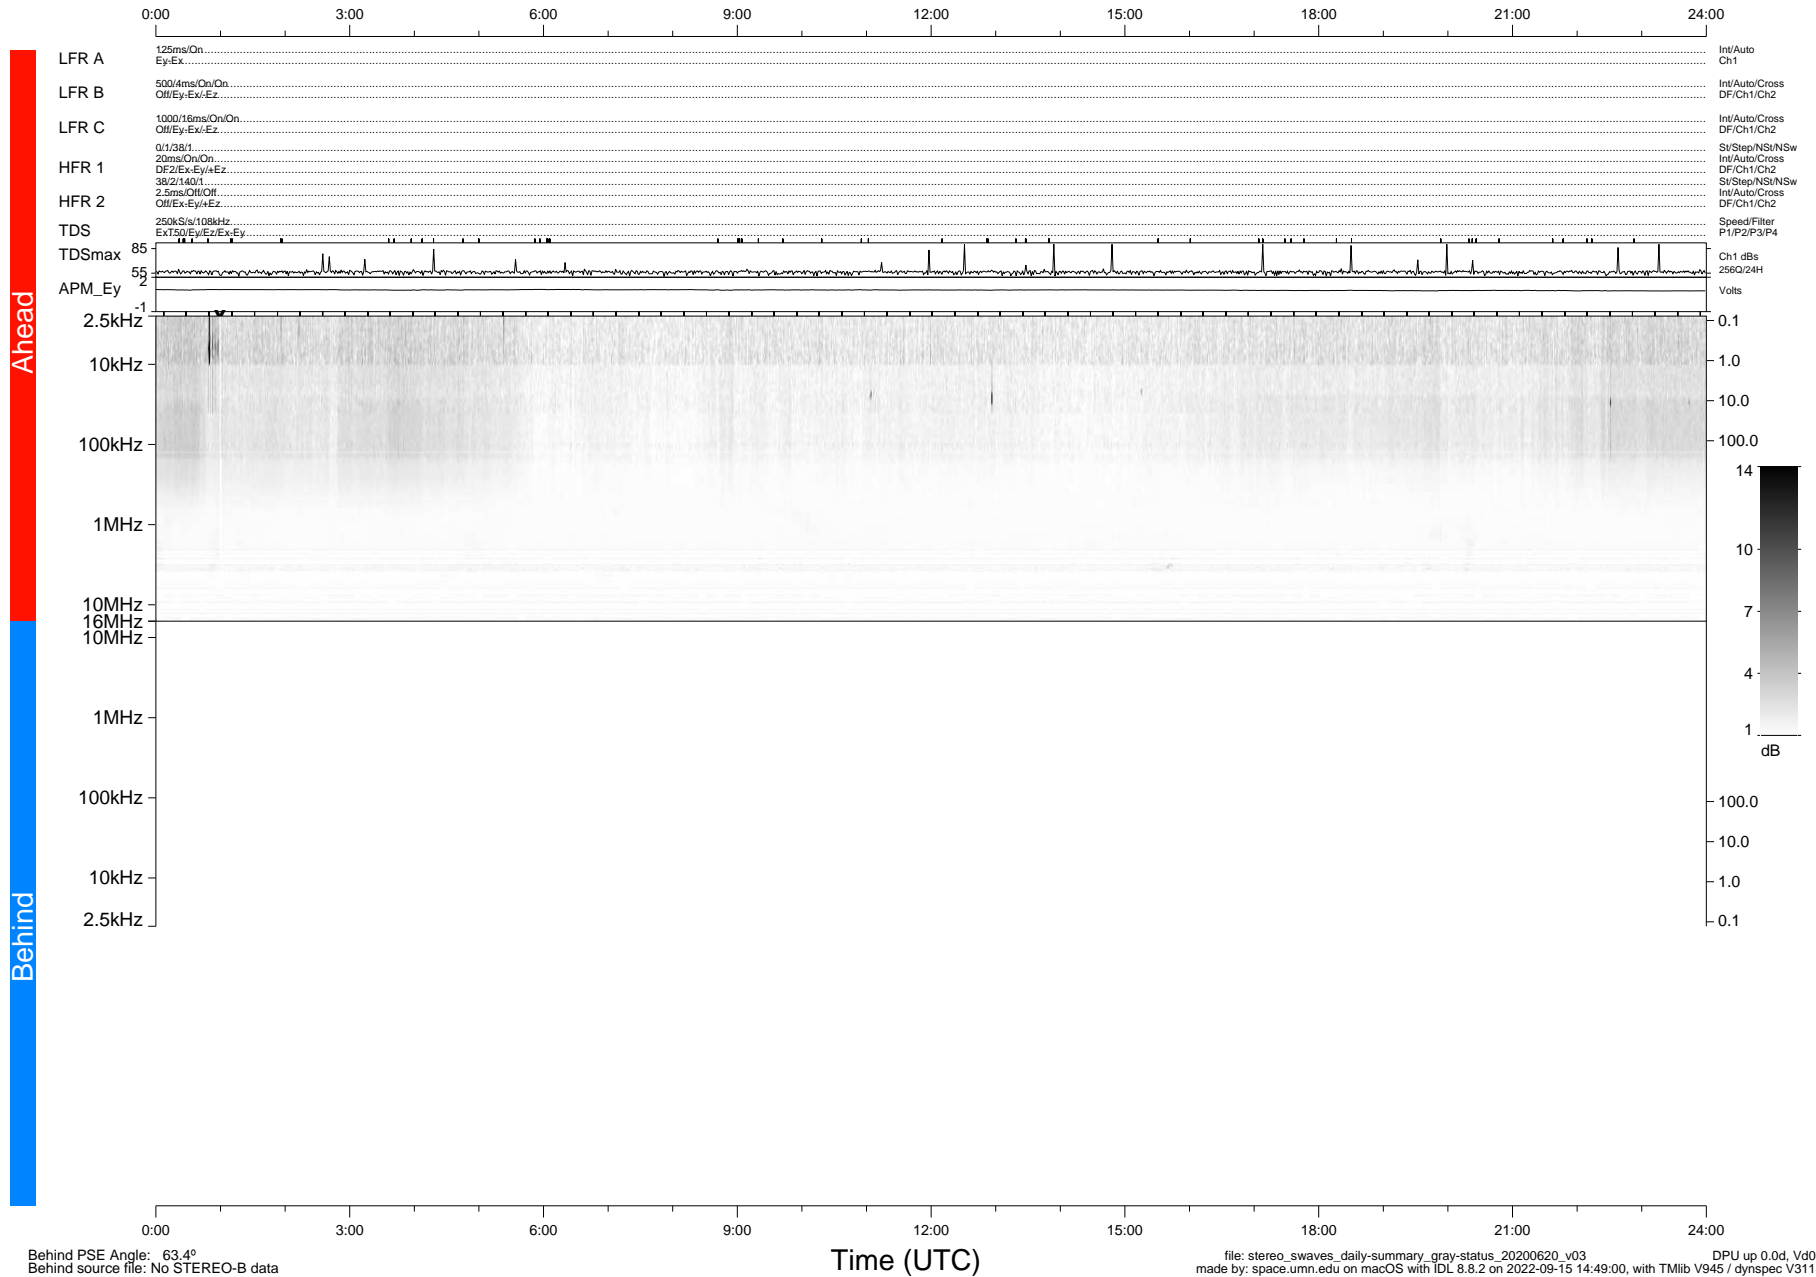

# STEREO/WAVES Daily Summary - 20-Jun-2020 (DOY 172)

Ahead source file: swaves\_ahead\_2020\_172\_1\_05.fin (Recovery: 100.0% HK, 92% Pkts)  
 Ahead PSE Angle: -70.3°

DPU up 1809.9d, V412d32

Behind PSE Angle: 63.4°  
 Behind source file: No STEREO-B data

file: stereo\_swaves\_daily-summary\_gray-status\_20200620\_v03 DPU up 0.0d, Vd0  
 made by: space.umn.edu on macOS with IDL 8.8.2 on 2022-09-15 14:49:00, with Tlib V945 / dynspec V311