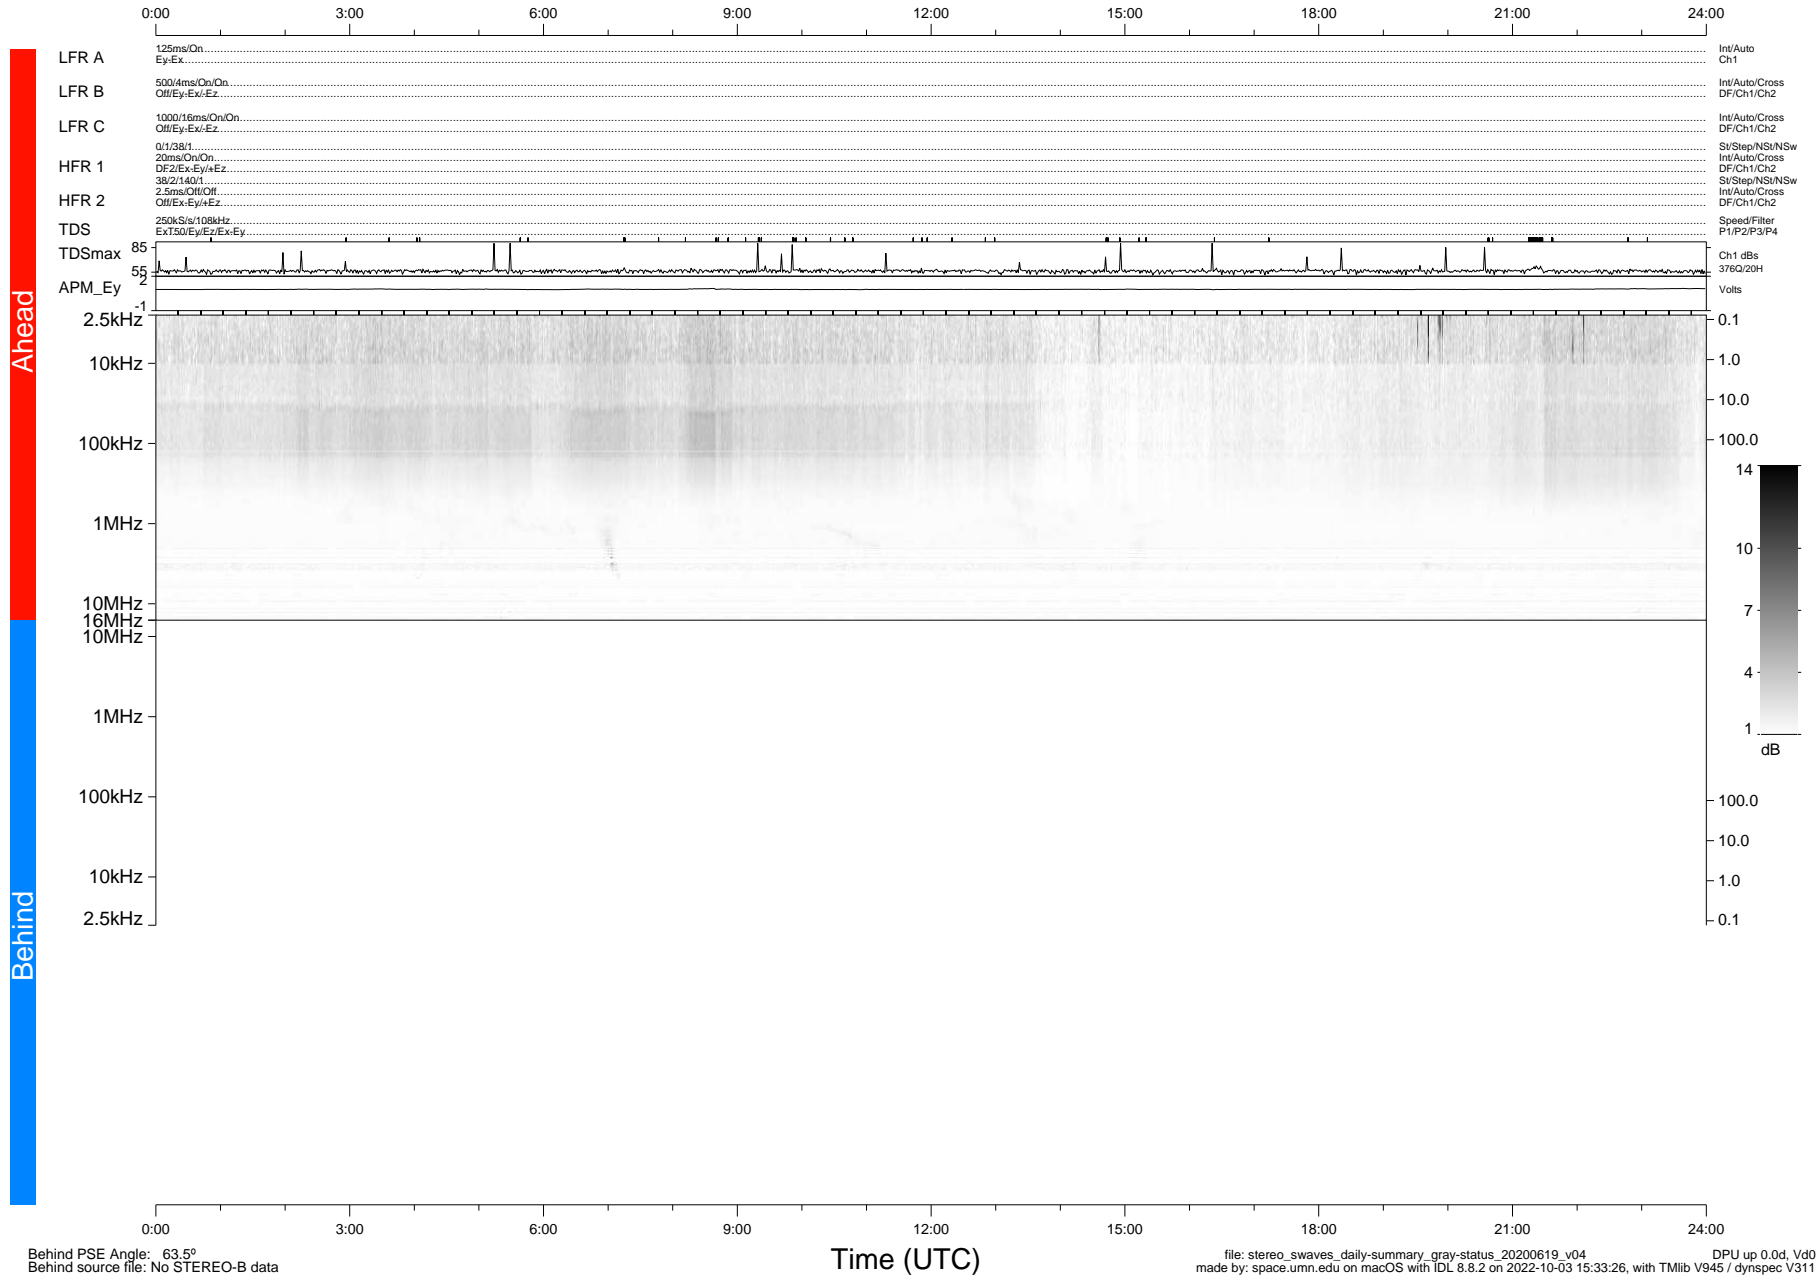

STEREO/WAVES Daily Summary - 19-Jun-2020 (DOY 171)

Ahead source file: swaves_ahead_2020_171_1_05.fin (Recovery: 100.0% HK, 109% Pkts)
 Ahead PSE Angle: -70.5°

DPU up 1808.9d, V412d32

Behind PSE Angle: 63.5°
 Behind source file: No STEREO-B data

file: stereo_swaves_daily-summary_gray-status_20200619_v04 DPU up 0.0d, Vd0
 made by: space.umn.edu on macOS with IDL 8.8.2 on 2022-10-03 15:33:26, with TLib V945 / dynspec V311