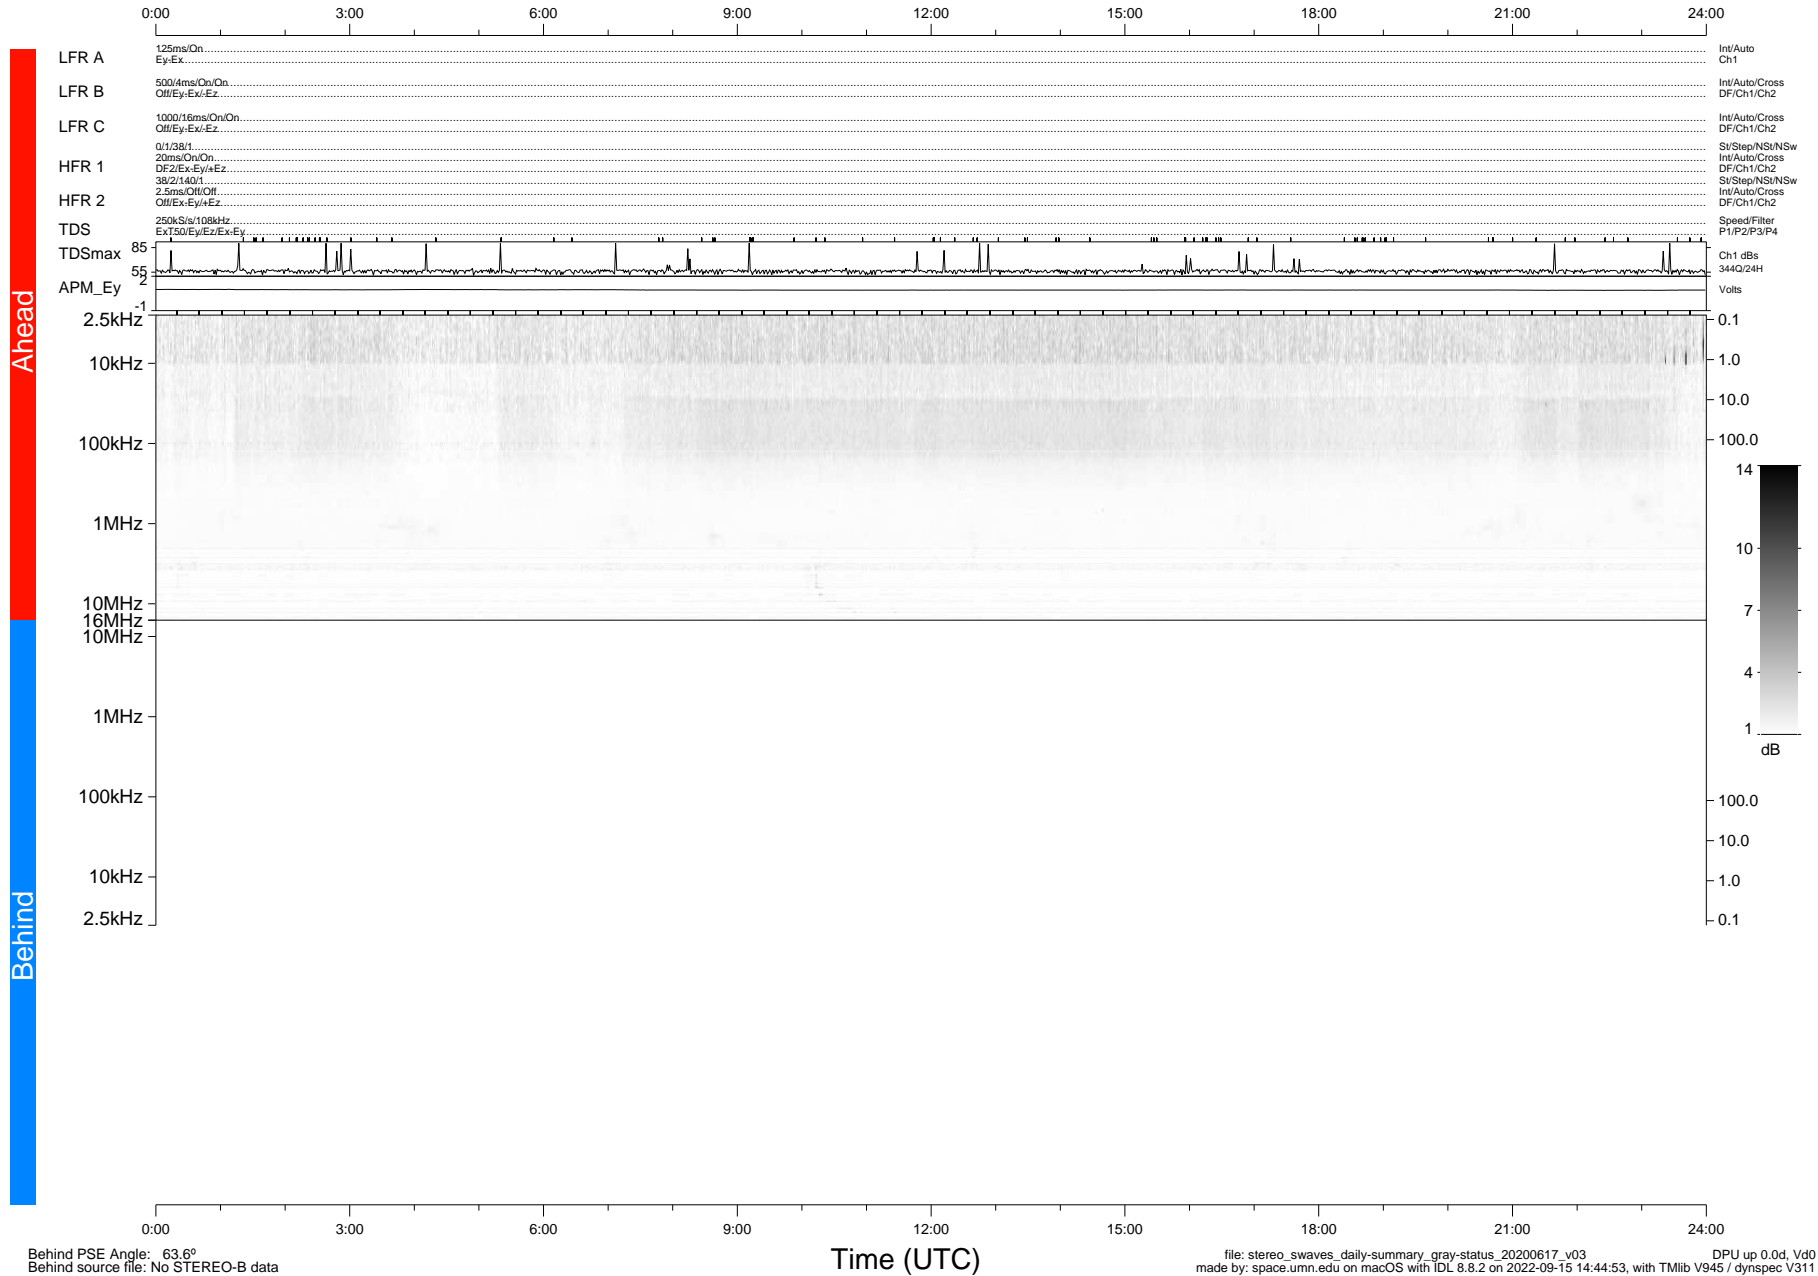

# STEREO/WAVES Daily Summary - 17-Jun-2020 (DOY 169)

Ahead source file: swaves\_ahead\_2020\_169\_1\_05.fin (Recovery: 100.0% HK, 105% Pkts)  
 Ahead PSE Angle: -70.7°

DPU up 1806.9d, V412d32

Behind PSE Angle: 63.6°  
 Behind source file: No STEREO-B data

file: stereo\_swaves\_daily-summary\_gray-status\_20200617\_v03 DPU up 0.0d, Vd0  
 made by: space.umn.edu on macOS with IDL 8.8.2 on 2022-09-15 14:44:53, with TLib V945 / dynspec V311