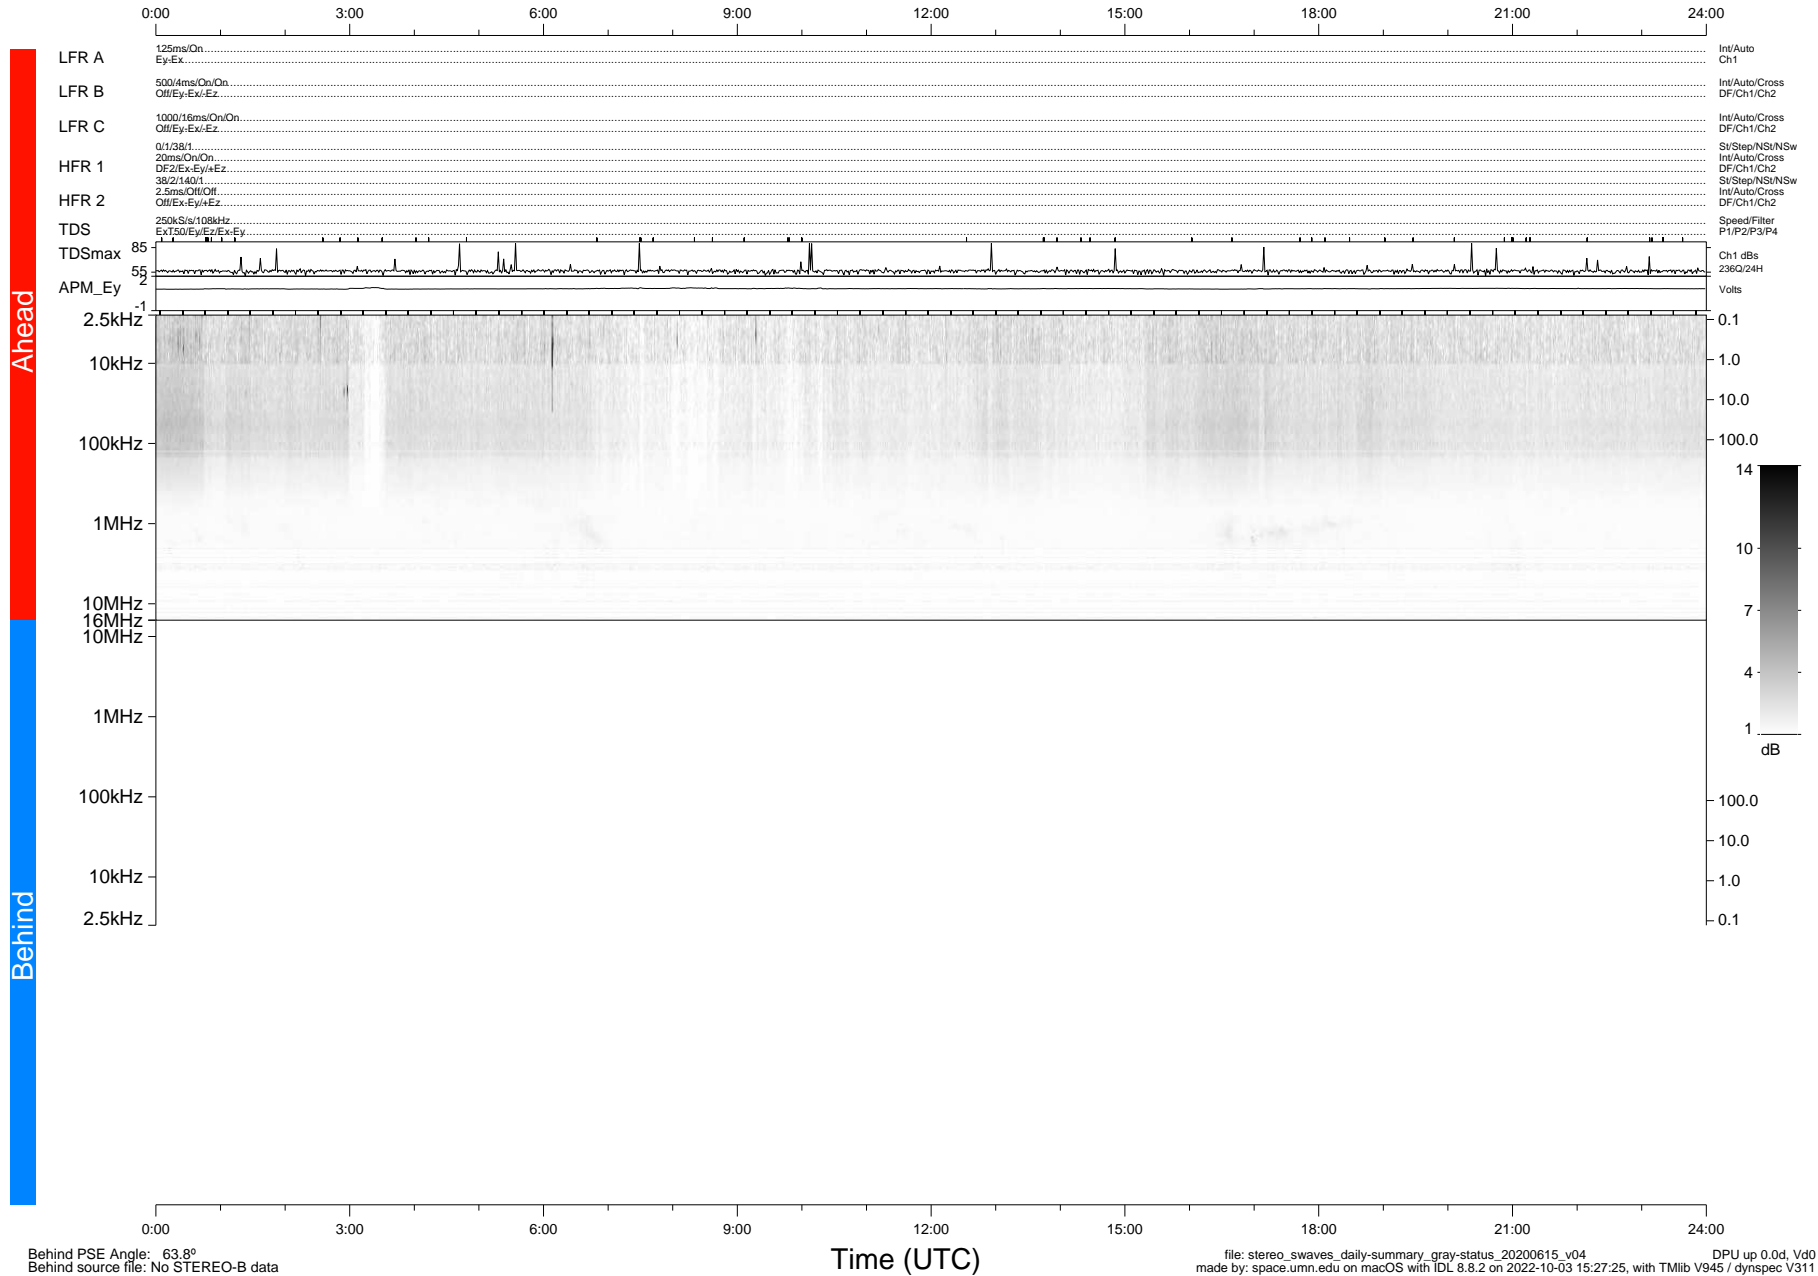

STEREO/WAVES Daily Summary - 15-Jun-2020 (DOY 167)

Ahead source file: swaves_ahead_2020_167_1_05.fin (Recovery: 100.0% HK, 89% Pkts)
 Ahead PSE Angle: -70.8°

DPU up 1804.9d, V412d32

Behind PSE Angle: 63.8°
 Behind source file: No STEREO-B data

file: stereo_swaves_daily-summary_gray-status_20200615_v04
 made by: space.umn.edu on macOS with IDL 8.8.2 on 2022-10-03 15:27:25, with Tlib V945 / dynspec V311
 DPU up 0.0d, Vd0