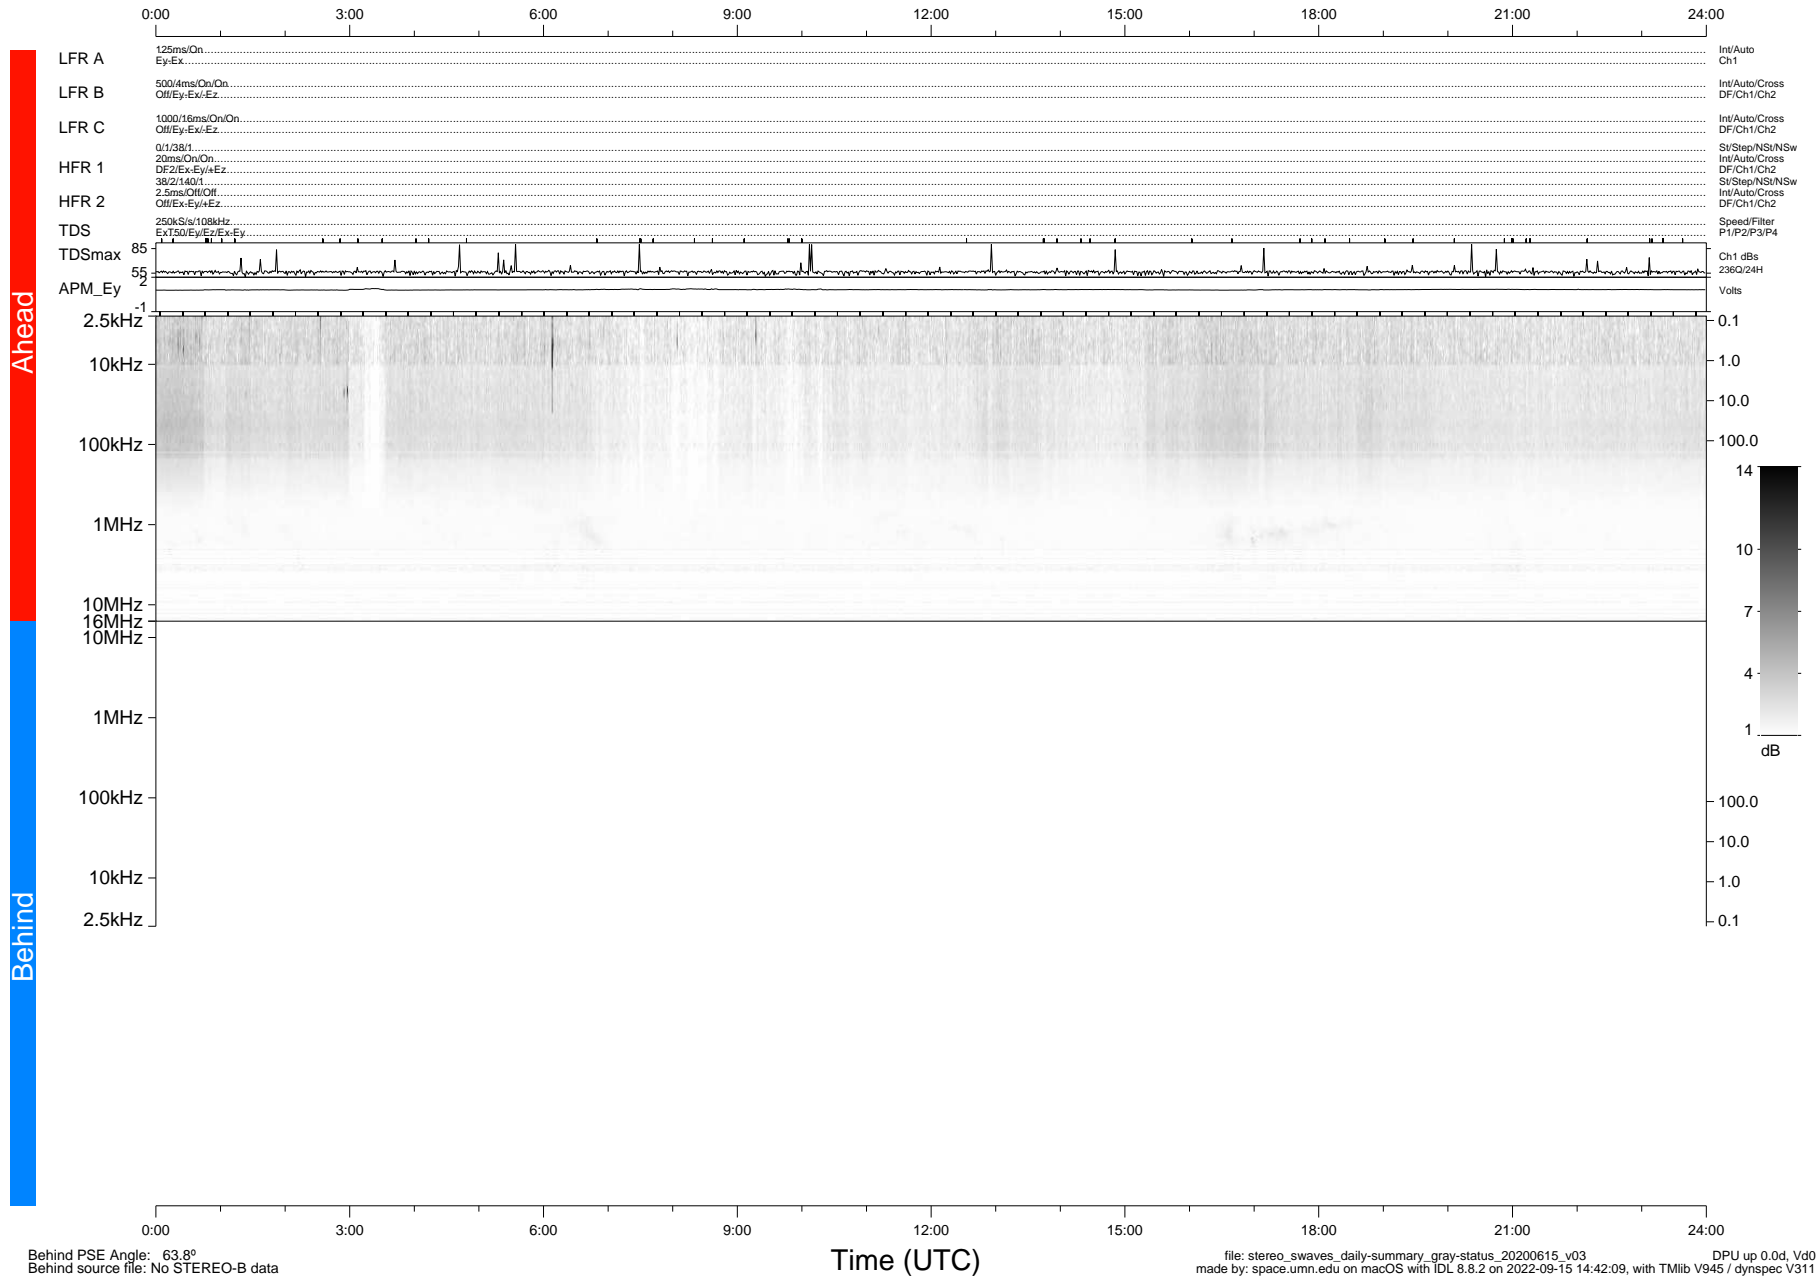

# STEREO/WAVES Daily Summary - 15-Jun-2020 (DOY 167)

Ahead source file: swaves\_ahead\_2020\_167\_1\_05.fin (Recovery: 100.0% HK, 89% Pkts)  
 Ahead PSE Angle: -70.8°

DPU up 1804.9d, V412d32

Behind PSE Angle: 63.8°  
 Behind source file: No STEREO-B data

file: stereo\_swaves\_daily-summary\_gray-status\_20200615\_v03 DPU up 0.0d, Vd0  
 made by: space.umn.edu on macOS with IDL 8.8.2 on 2022-09-15 14:42:09, with Tlib V945 / dynspec V311