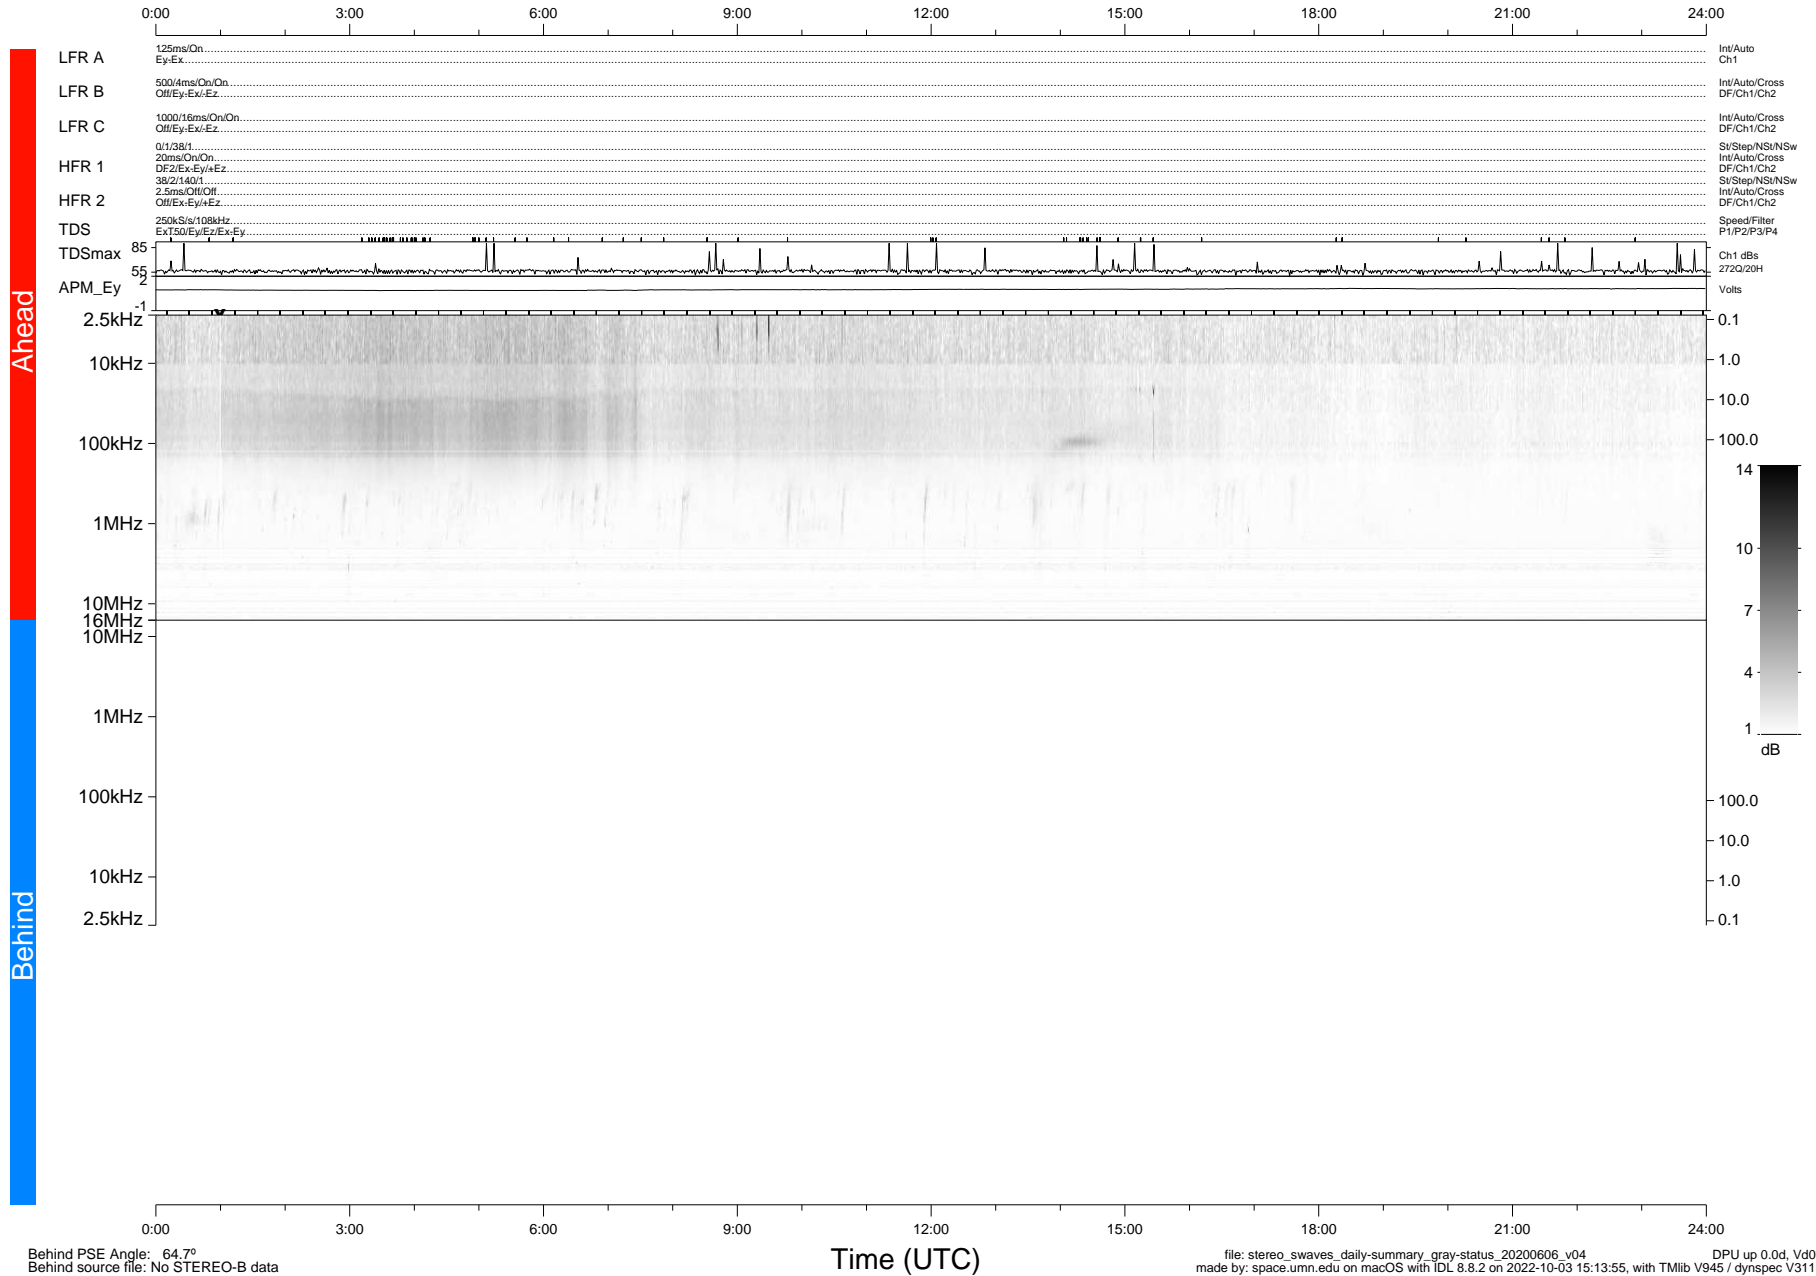

STEREO/WAVES Daily Summary - 06-Jun-2020 (DOY 158)

Ahead source file: swaves_ahead_2020_158_1_05.fin (Recovery: 100.0% HK, 94% Pkts)
 Ahead PSE Angle: -71.6°

DPU up 1795.9d, V412d32

Behind PSE Angle: 64.7°
 Behind source file: No STEREO-B data

file: stereo_swaves_daily-summary_gray-status_20200606_v04
 made by: space.umn.edu on macOS with IDL 8.8.2 on 2022-10-03 15:13:55, with Tlib V945 / dynspec V311
 DPU up 0.0d, Vd0