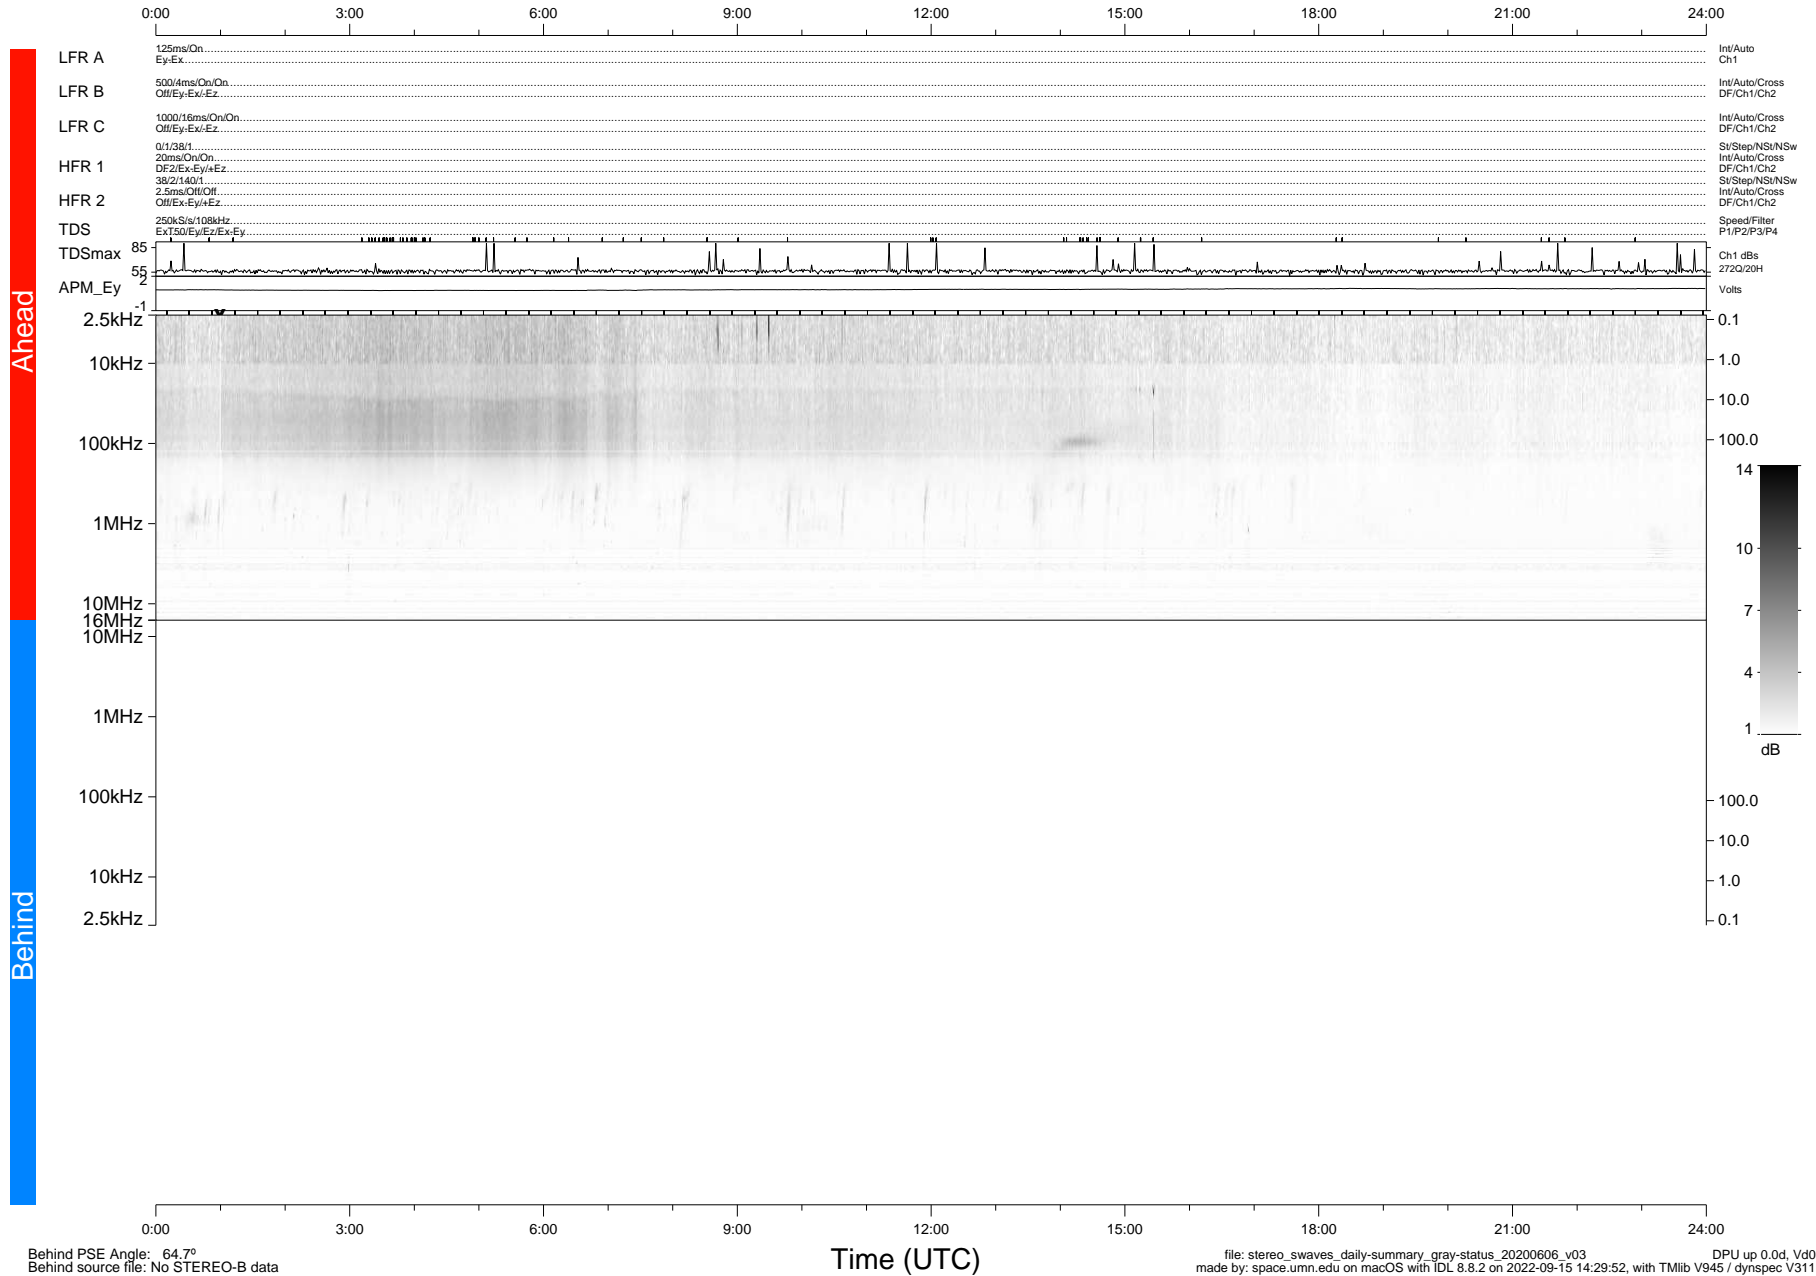

STEREO/WAVES Daily Summary - 06-Jun-2020 (DOY 158)

Ahead source file: swaves_ahead_2020_158_1_05.fin (Recovery: 100.0% HK, 94% Pkts)
 Ahead PSE Angle: -71.6°

DPU up 1795.9d, V412d32

Behind PSE Angle: 64.7°
 Behind source file: No STEREO-B data

file: stereo_swaves_daily-summary_gray-status_20200606_v03
 made by: space.umn.edu on macOS with IDL 8.8.2 on 2022-09-15 14:29:52, with Tlib V945 / dynspec V311
 DPU up 0.0d, Vd0