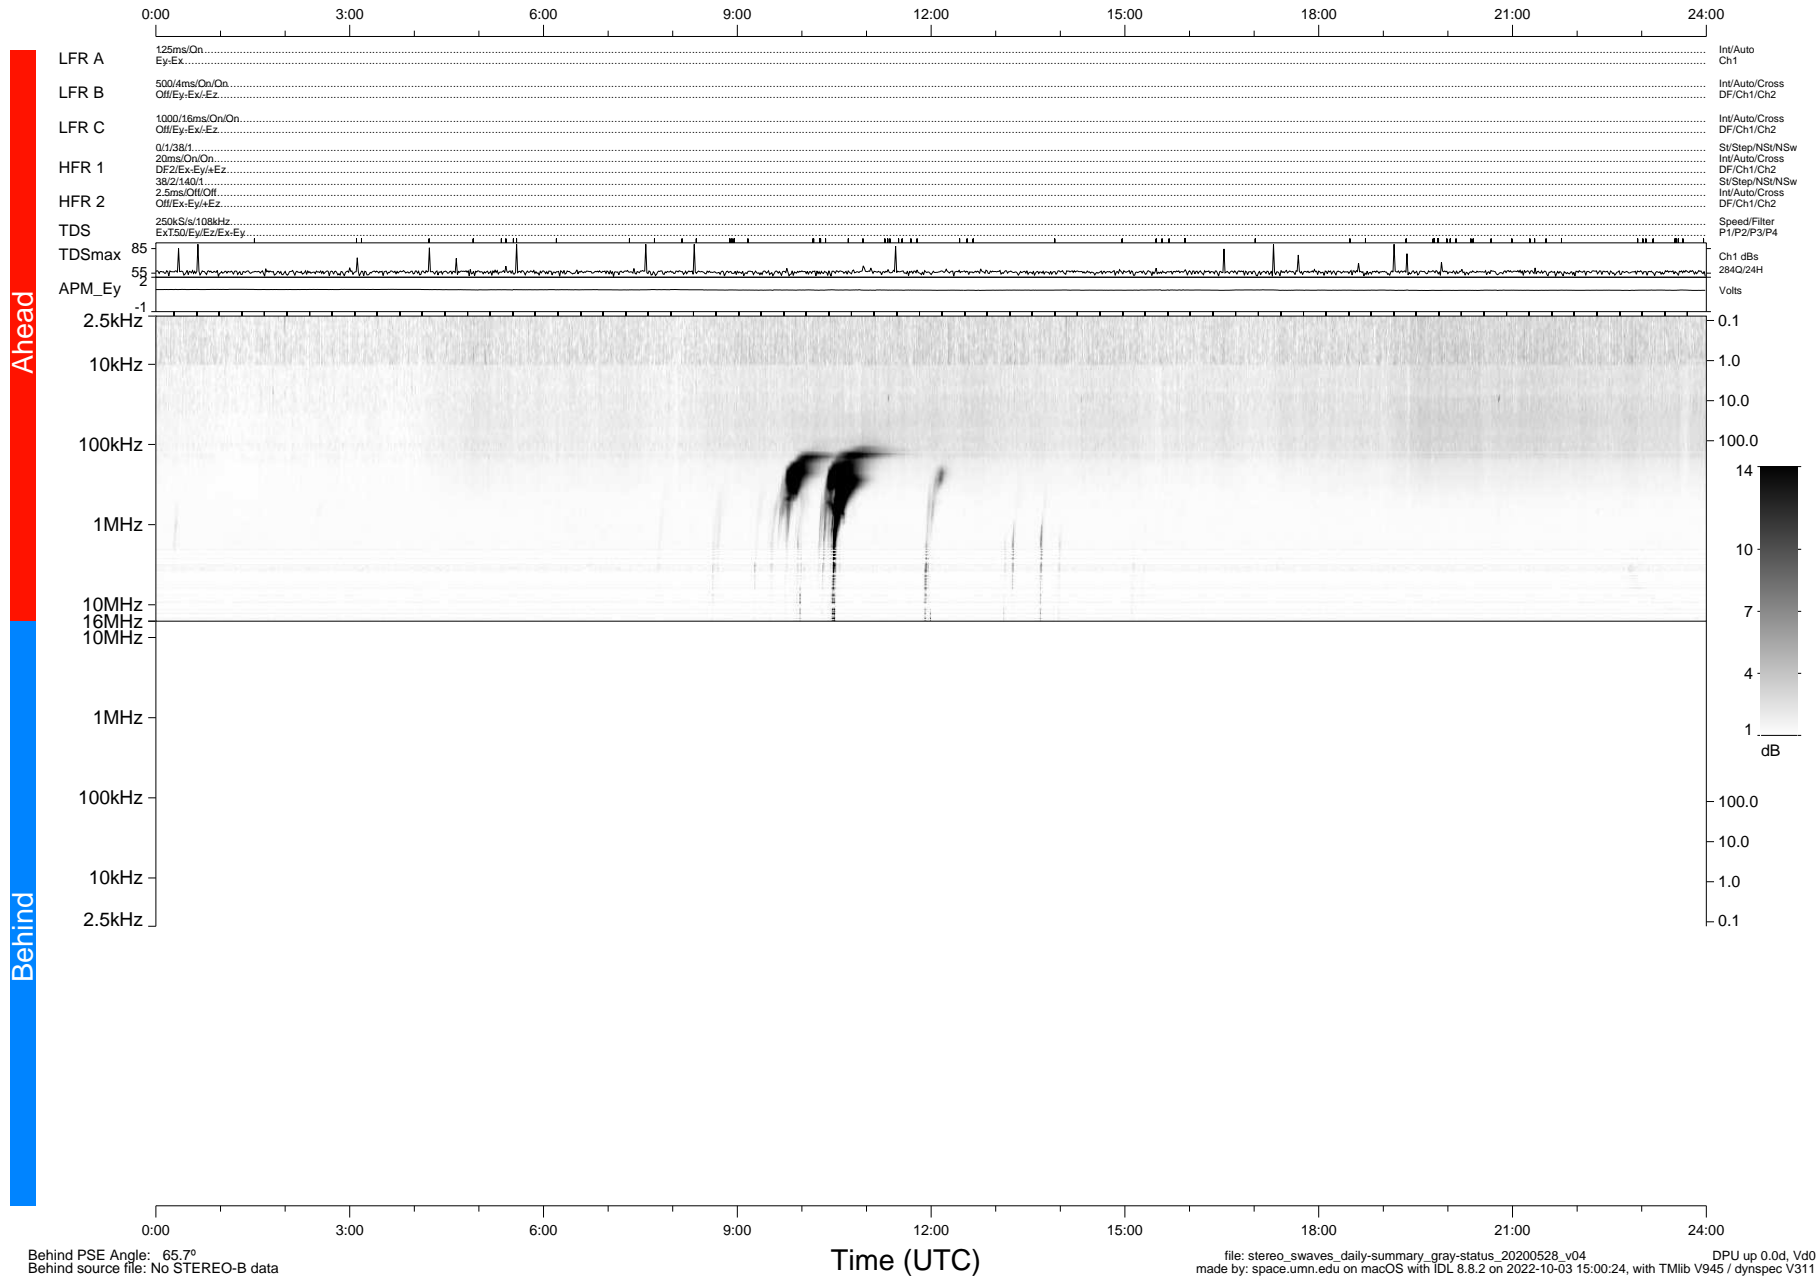

STEREO/WAVES Daily Summary - 28-May-2020 (DOY 149)

Ahead source file: swaves_ahead_2020_149_1_05.fin (Recovery: 100.0% HK, 96% Pkts)
 Ahead PSE Angle: -72.2°

DPU up 1786.9d, V412d32

Behind PSE Angle: 65.7°
 Behind source file: No STEREO-B data

file: stereo_swaves_daily-summary_gray-status_20200528_v04
 made by: space.umn.edu on macOS with IDL 8.8.2 on 2022-10-03 15:00:24, with TLib V945 / dynspec V311
 DPU up 0.0d, Vd0