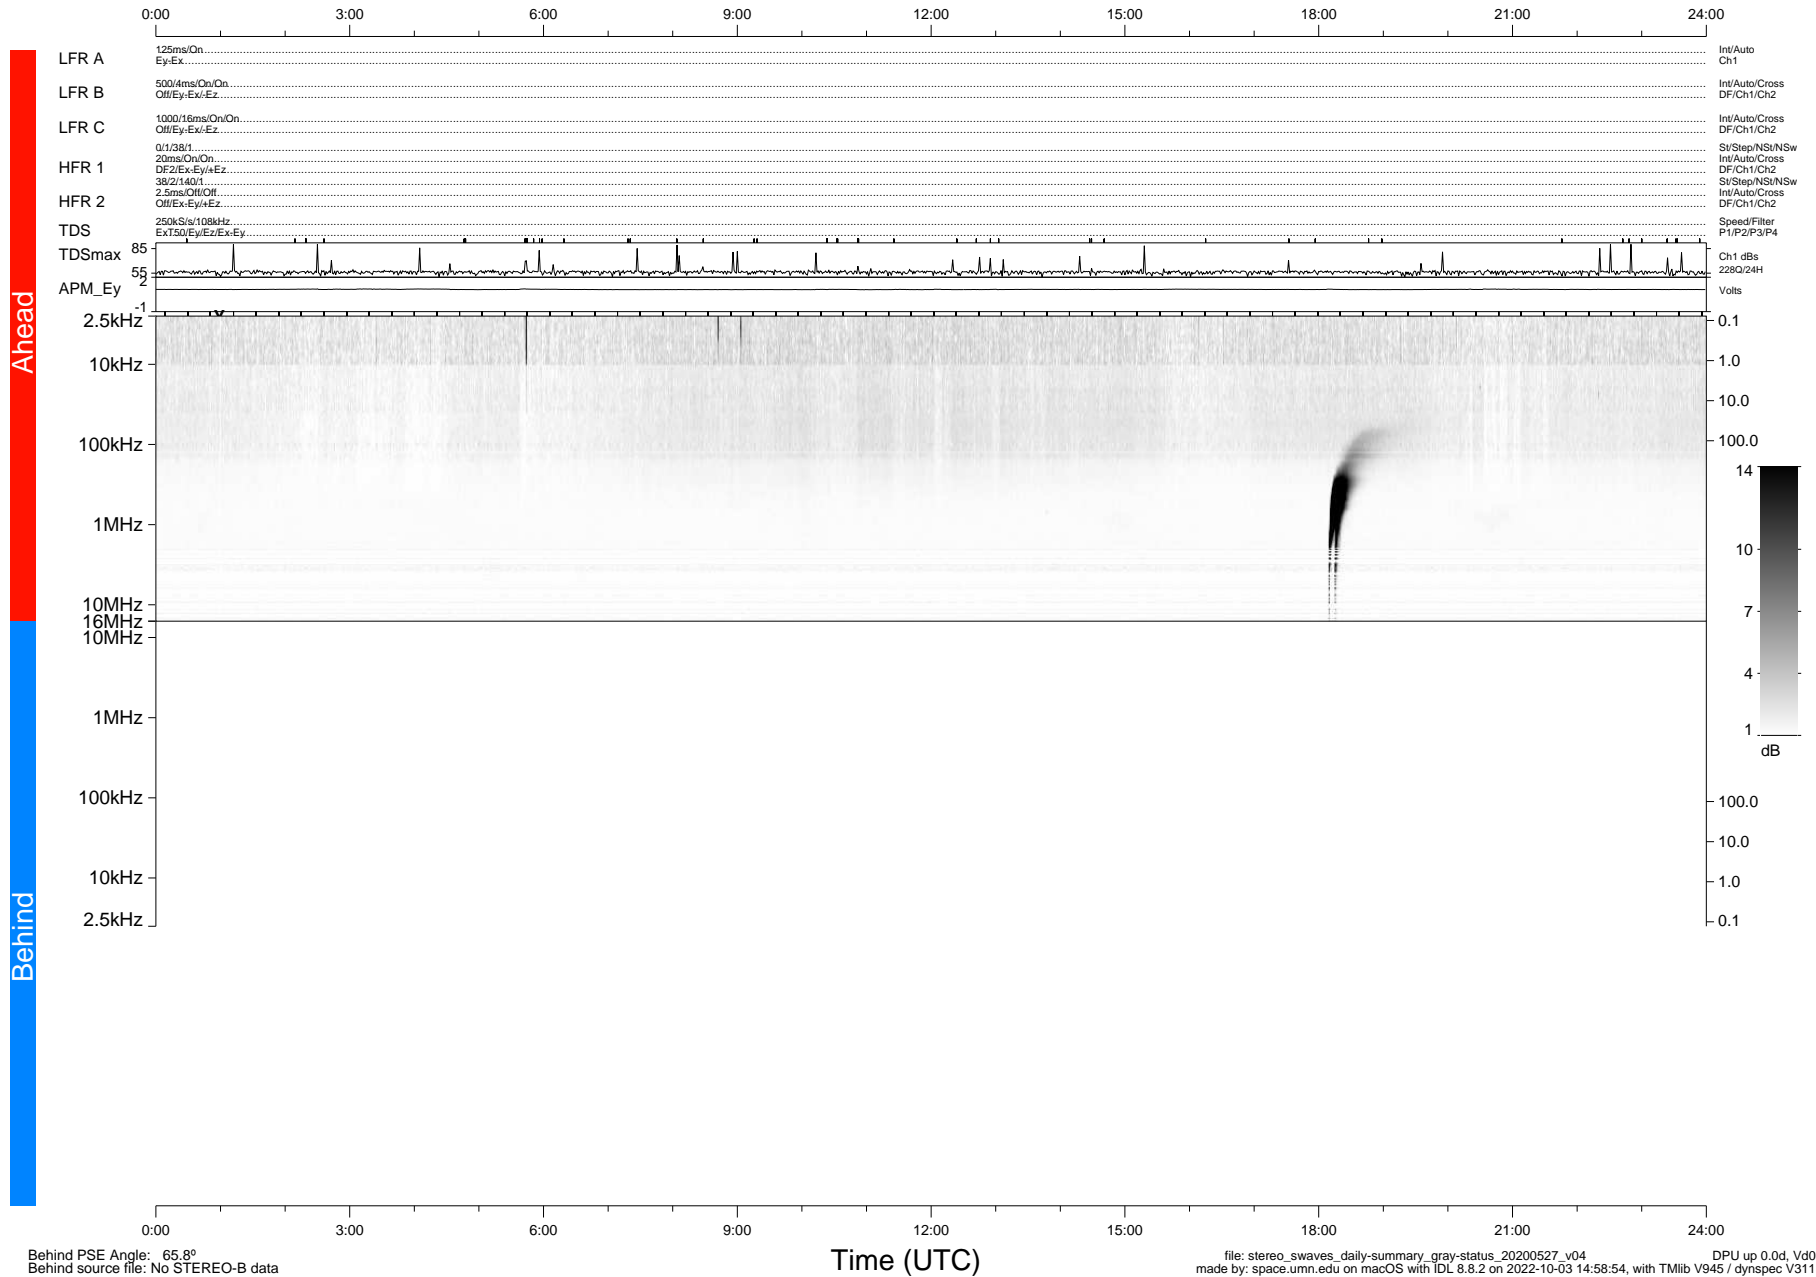

STEREO/WAVES Daily Summary - 27-May-2020 (DOY 148)

Ahead source file: swaves_ahead_2020_148_1_05.fin (Recovery: 100.0% HK, 88% Pkts)
 Ahead PSE Angle: -72.4°

DPU up 1785.9d, V412d32

Behind PSE Angle: 65.8°
 Behind source file: No STEREO-B data

file: stereo_swaves_daily-summary_gray-status_20200527_v04
 made by: space.umn.edu on macOS with IDL 8.8.2 on 2022-10-03 14:58:54, with Tlib V945 / dynspec V311
 DPU up 0.0d, Vd0