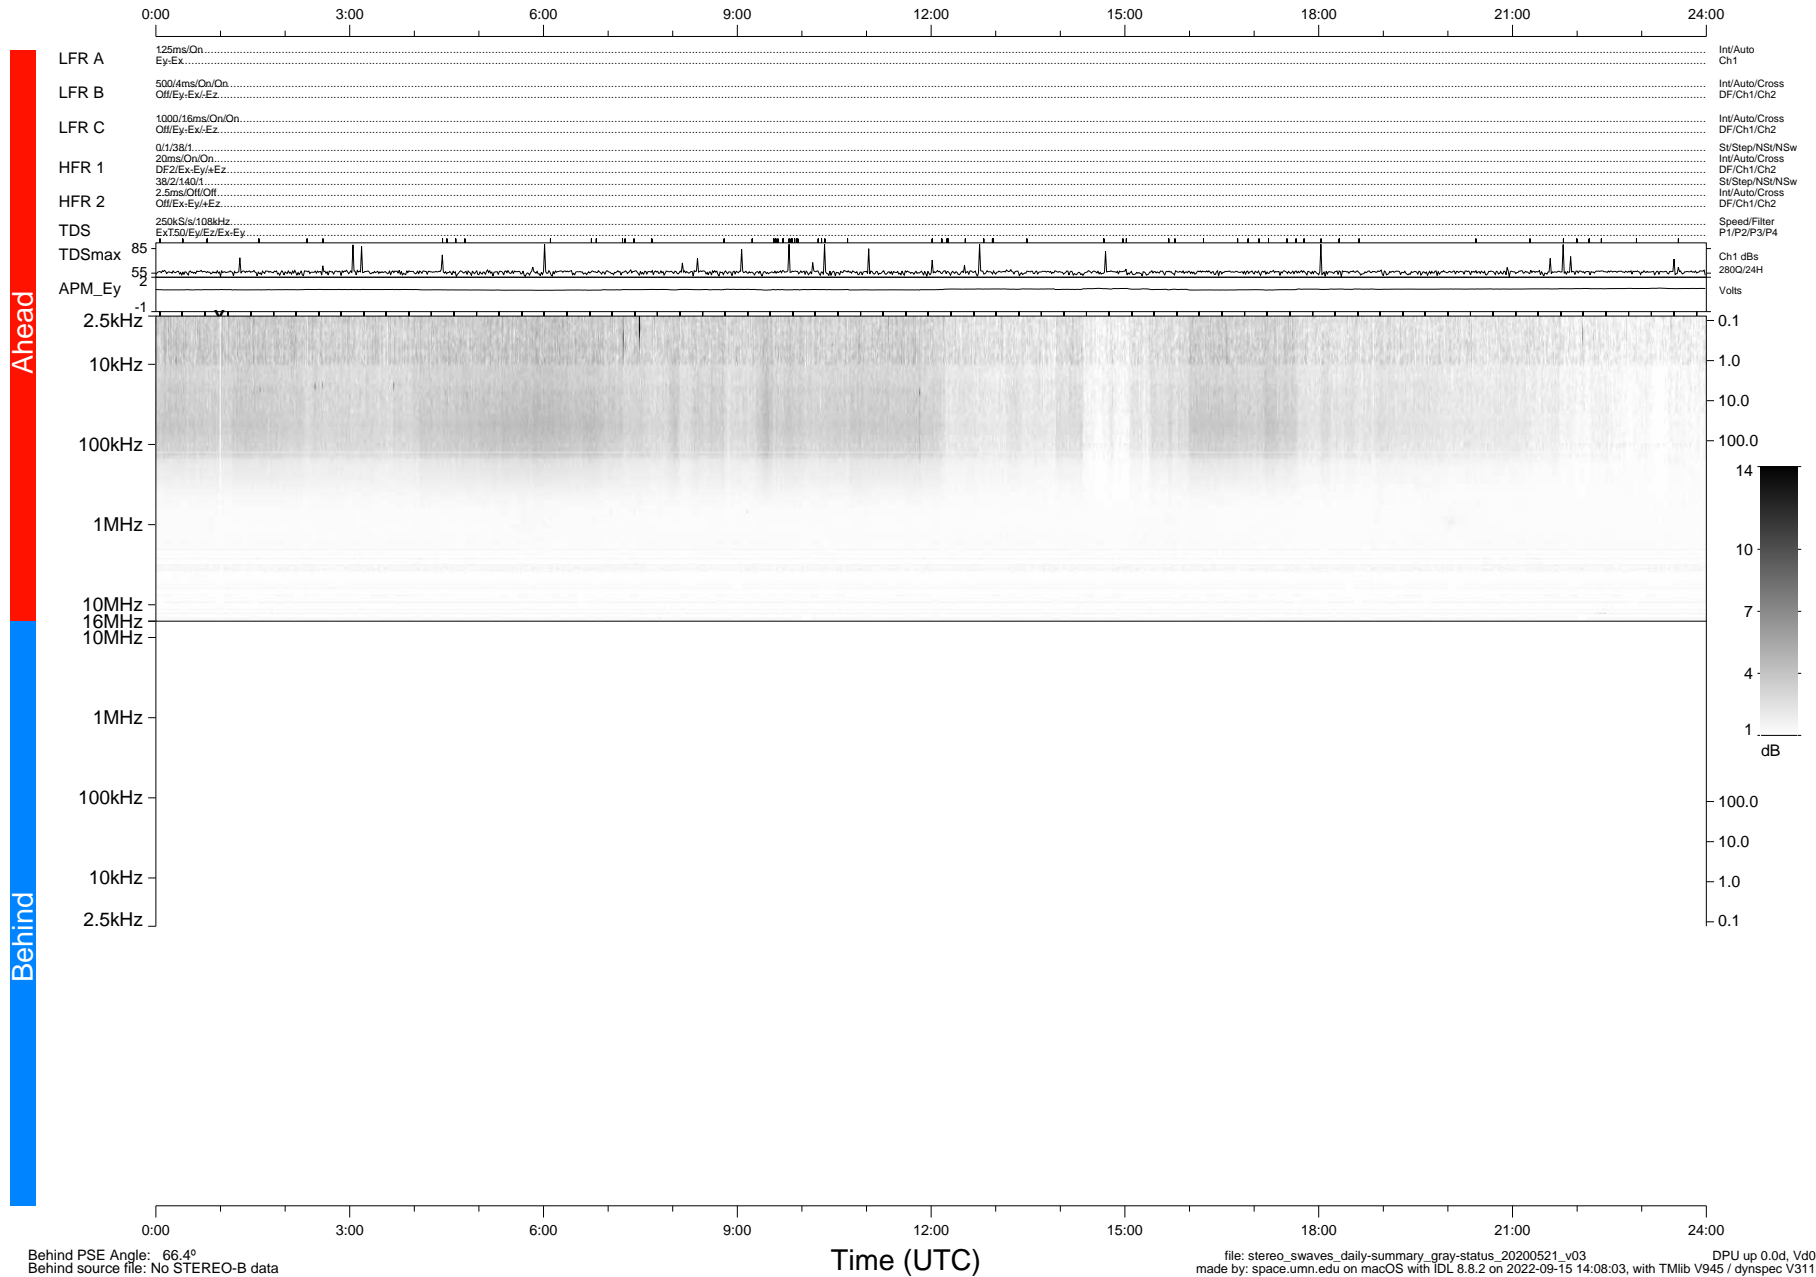

STEREO/WAVES Daily Summary - 21-May-2020 (DOY 142)

Ahead source file: swaves_ahead_2020_142_1_05.fin (Recovery: 100.0% HK, 96% Pkts)
 Ahead PSE Angle: -72.8°

DPU up 1779.9d, V412d32

Behind PSE Angle: 66.4°
 Behind source file: No STEREO-B data

Time (UTC)

file: stereo_swaves_daily-summary_gray-status_20200521_v03 DPU up 0.0d, Vd0
 made by: space.umn.edu on macOS with IDL 8.8.2 on 2022-09-15 14:08:03, with TLib V945 / dynspec V311