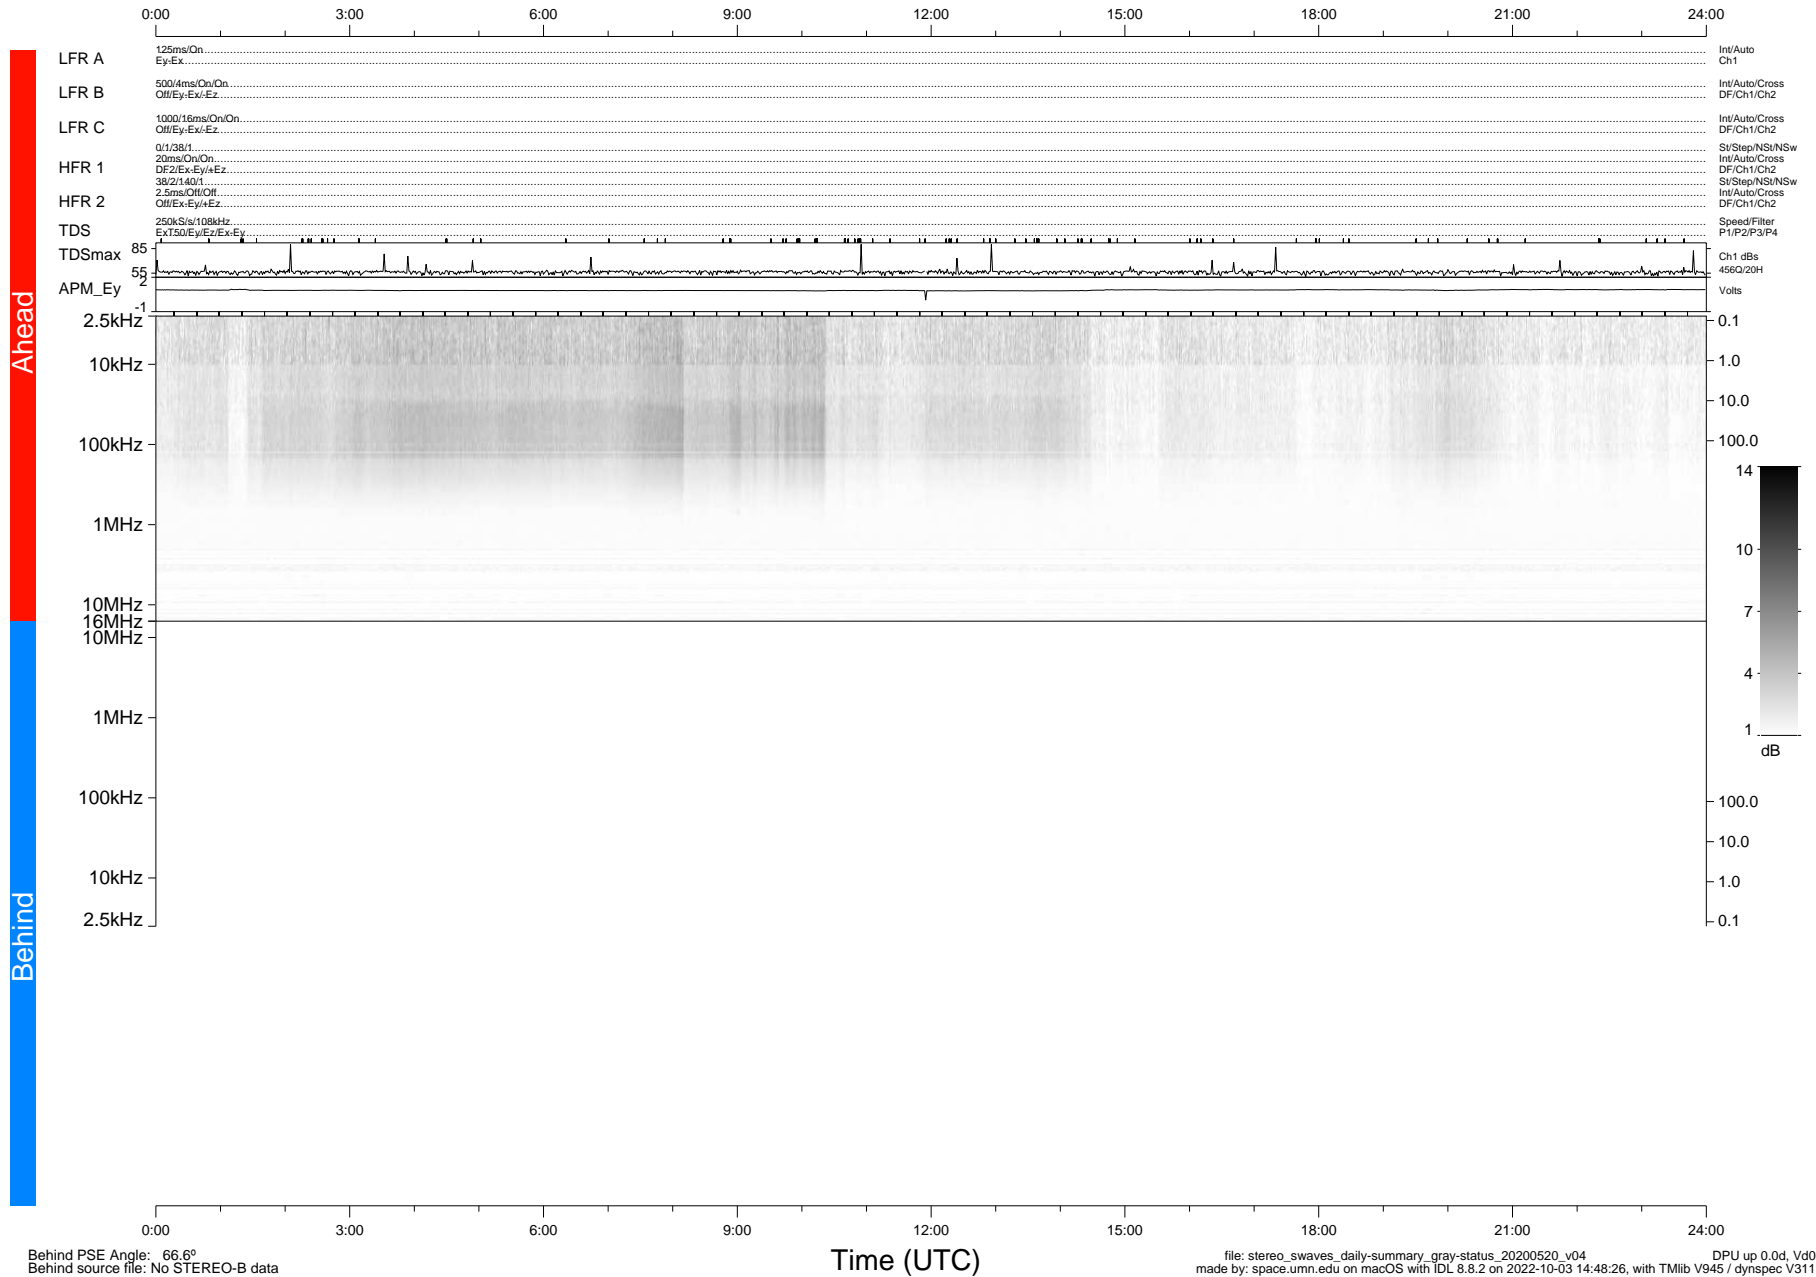

STEREO/WAVES Daily Summary - 20-May-2020 (DOY 141)

Ahead source file: swaves_ahead_2020_141_1_05.fin (Recovery: 100.1% HK, 121% Pkts)
 Ahead PSE Angle: -72.8°

DPU up 1778.9d, V412d32

Behind PSE Angle: 66.6°
 Behind source file: No STEREO-B data

file: stereo_swaves_daily-summary_gray-status_20200520_v04 DPU up 0.0d, Vd0
 made by: space.umn.edu on macOS with IDL 8.8.2 on 2022-10-03 14:48:26, with TLib V945 / dynspec V311