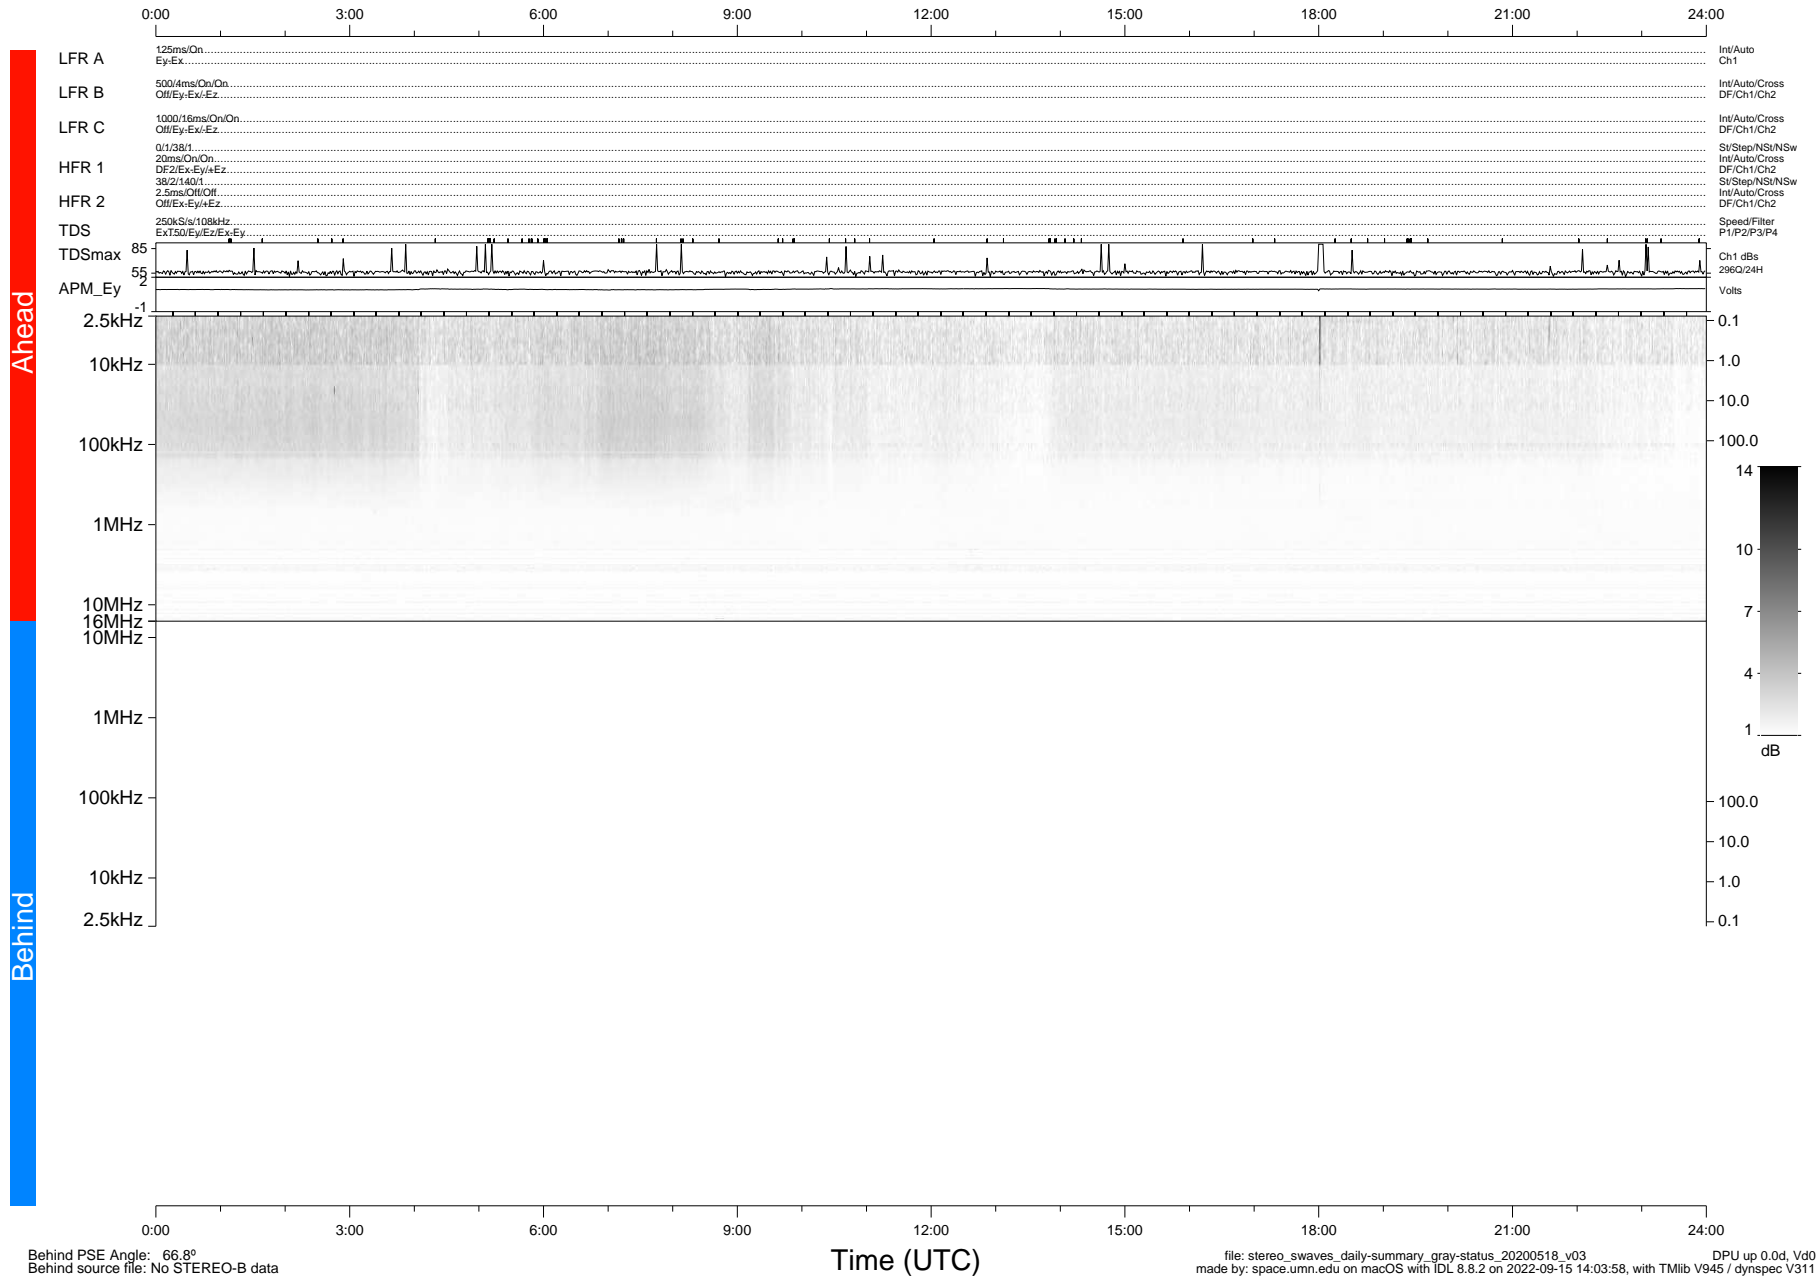

# STEREO/WAVES Daily Summary - 18-May-2020 (DOY 139)

Ahead source file: swaves\_ahead\_2020\_139\_1\_05.fin (Recovery: 100.0% HK, 98% Pkts)  
 Ahead PSE Angle: -73.0°

DPU up 1776.9d, V412d32

Behind PSE Angle: 66.8°  
 Behind source file: No STEREO-B data

file: stereo\_swaves\_daily-summary\_gray-status\_20200518\_v03  
 made by: space.umn.edu on macOS with IDL 8.8.2 on 2022-09-15 14:03:58, with TLib V945 / dynspec V311  
 DPU up 0.0d, Vd0