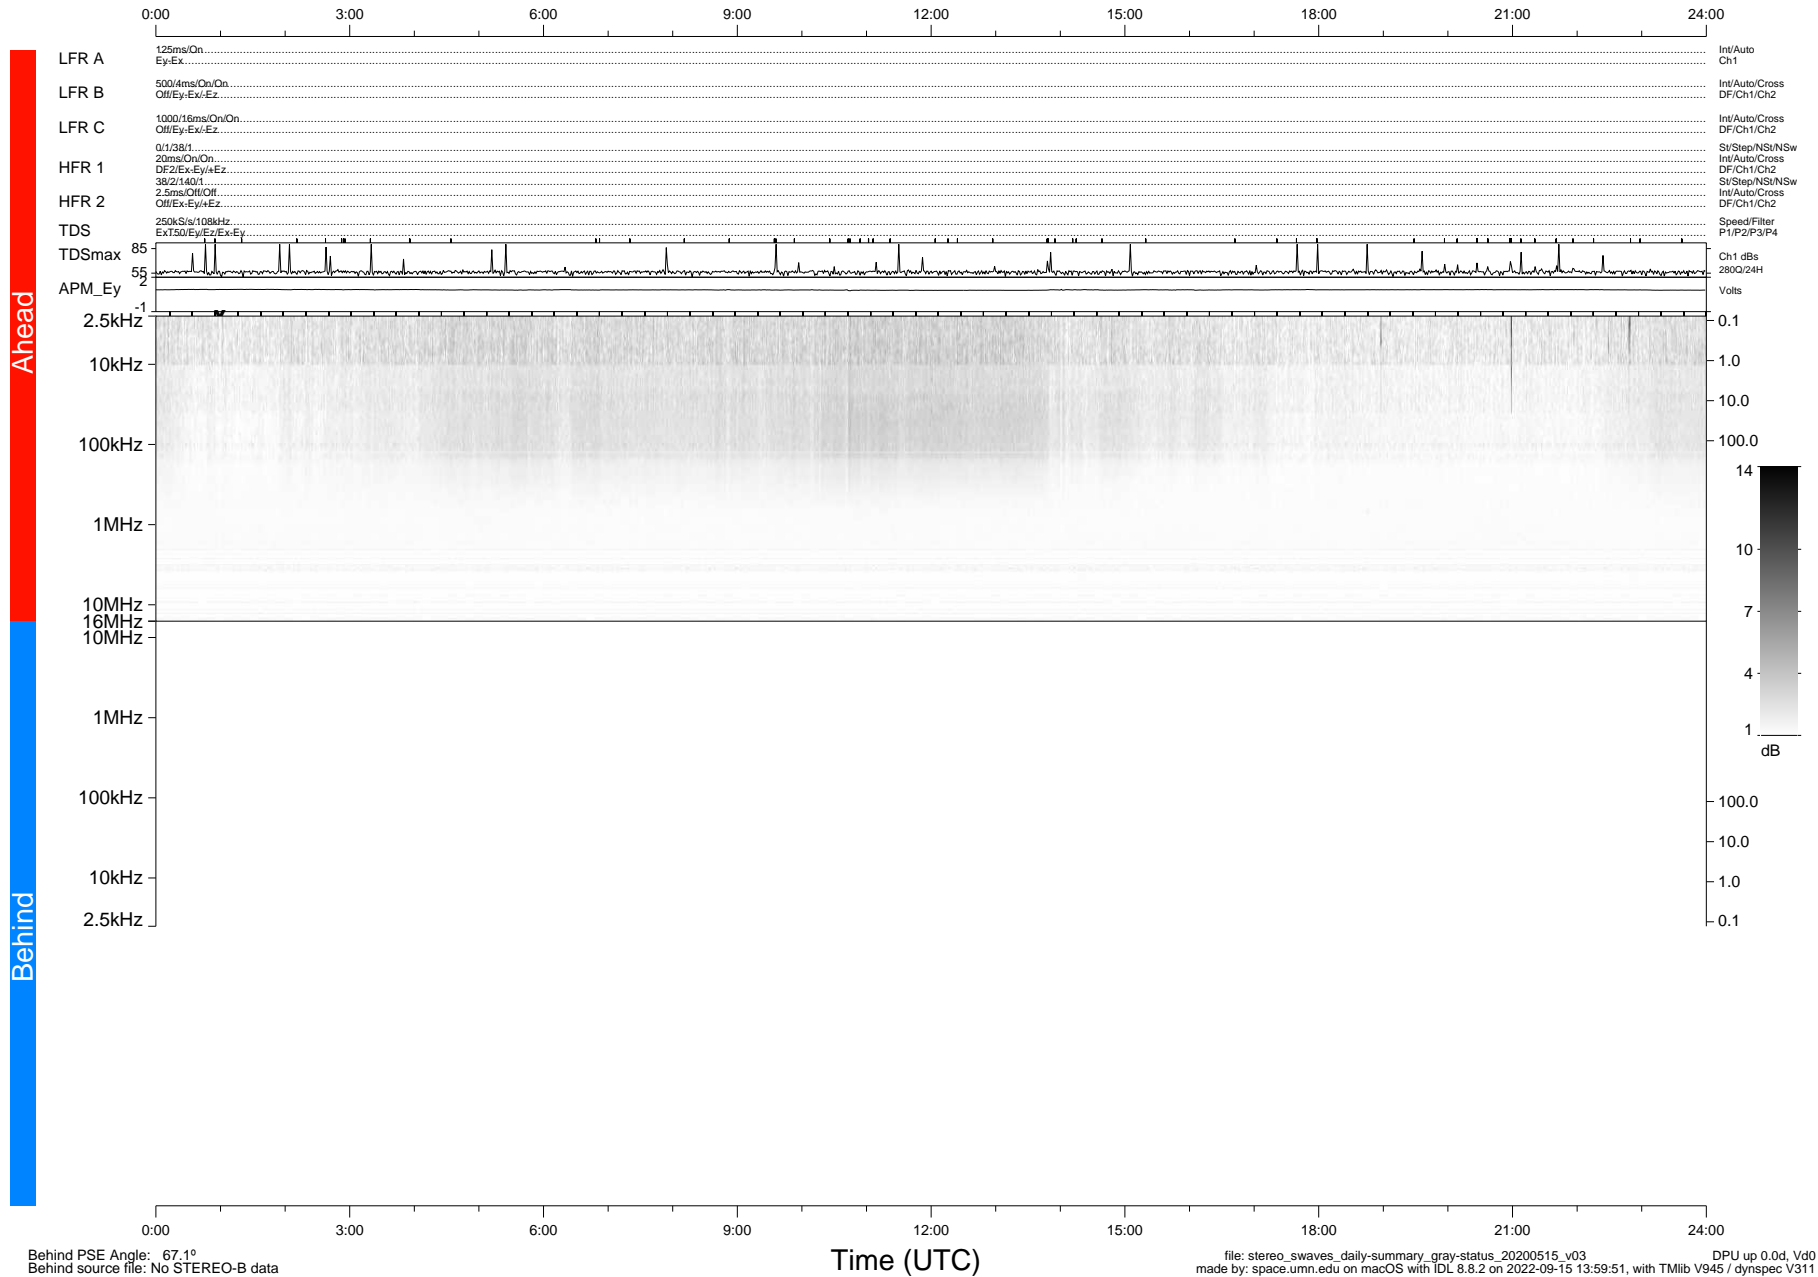

STEREO/WAVES Daily Summary - 15-May-2020 (DOY 136)

Ahead source file: swaves_ahead_2020_136_1_05.fin (Recovery: 100.0% HK, 96% Pkts)
 Ahead PSE Angle: -73.2°

DPU up 1773.9d, V412d32

Behind PSE Angle: 67.1°
 Behind source file: No STEREO-B data

file: stereo_swaves_daily-summary_gray-status_20200515_v03
 made by: space.umn.edu on macOS with IDL 8.8.2 on 2022-09-15 13:59:51, with TLib V945 / dynspec V311
 DPU up 0.0d, Vd0