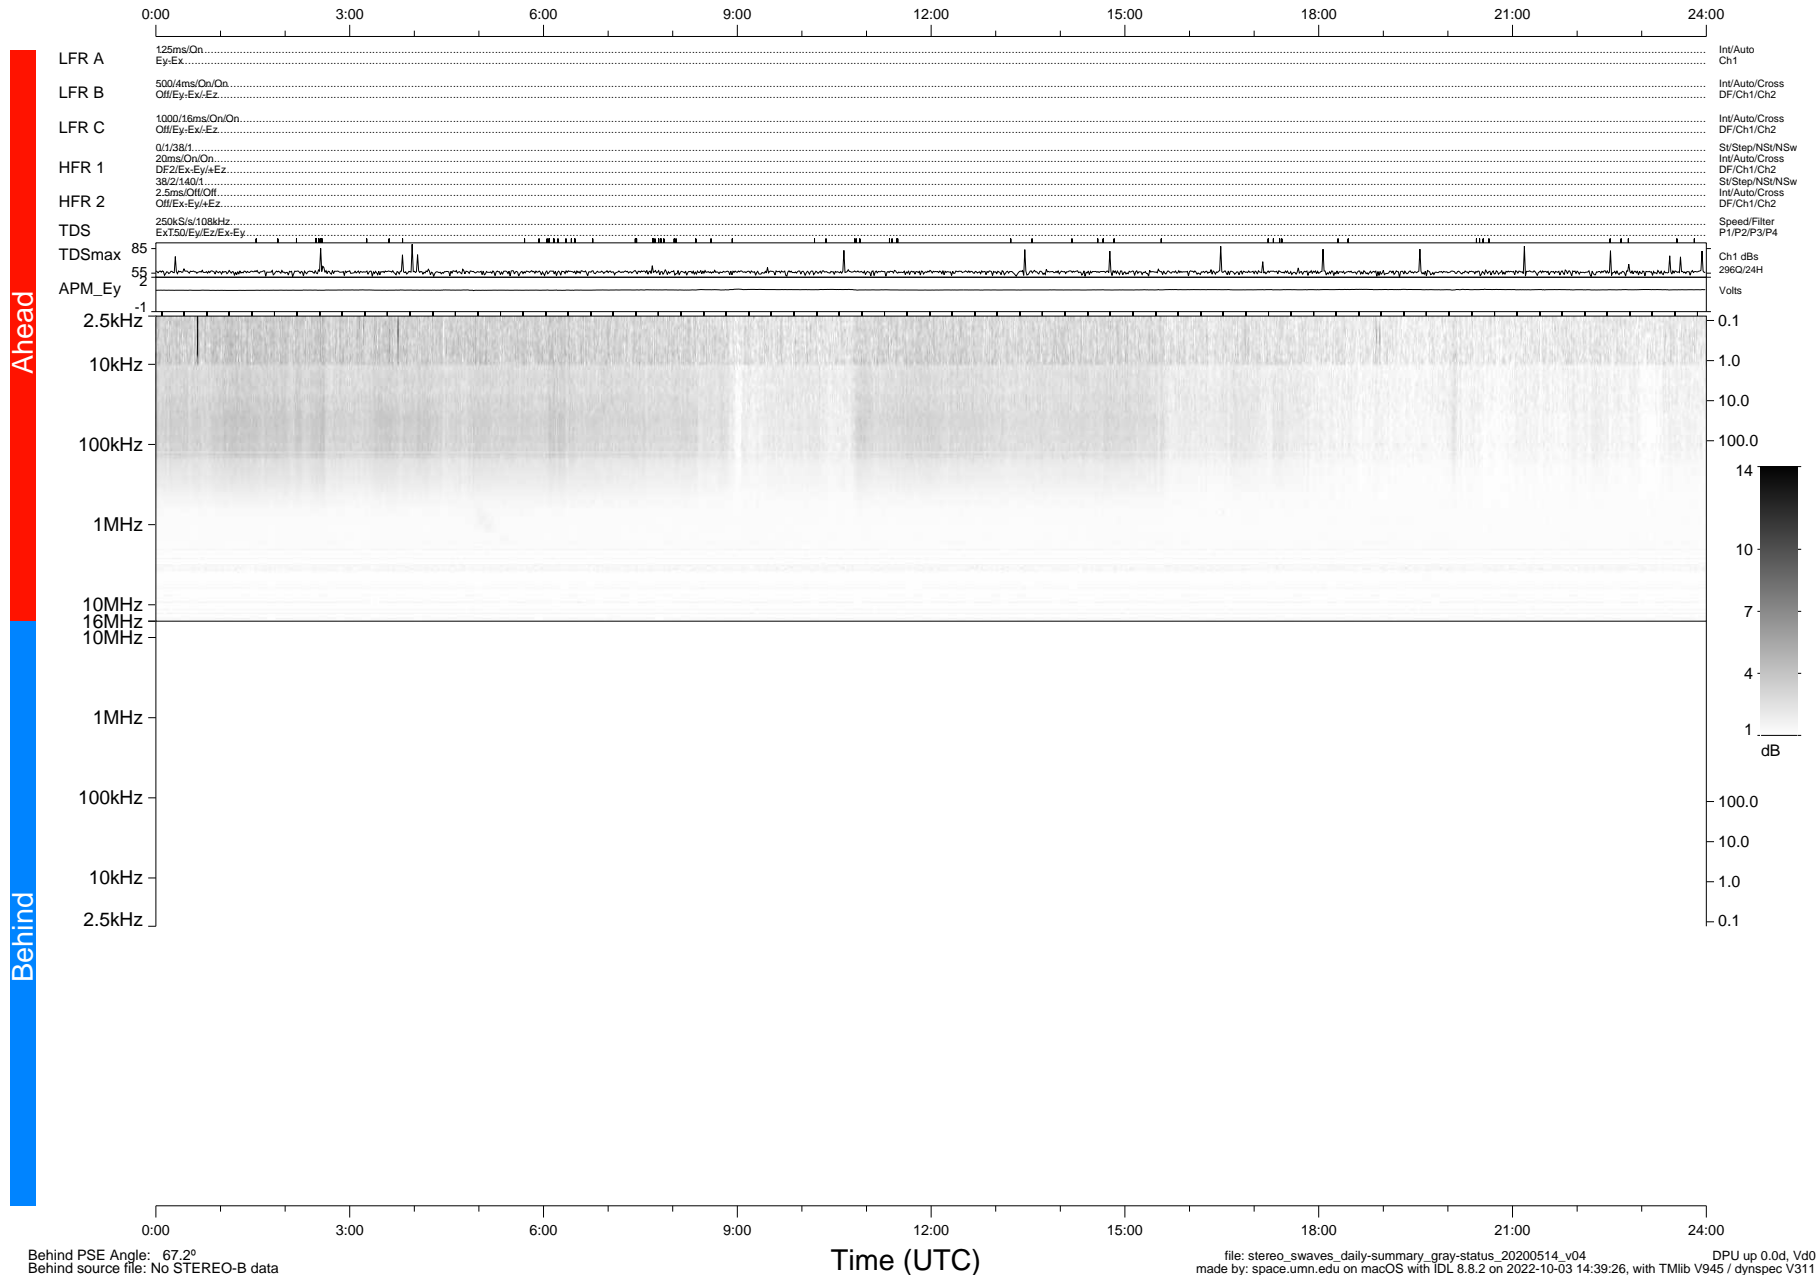

STEREO/WAVES Daily Summary - 14-May-2020 (DOY 135)

Ahead source file: swaves_ahead_2020_135_1_05.fin (Recovery: 100.0% HK, 98% Pkts)
 Ahead PSE Angle: -73.3°

DPU up 1772.9d, V412d32

Behind PSE Angle: 67.2°
 Behind source file: No STEREO-B data

file: stereo_swaves_daily-summary_gray-status_20200514_v04
 made by: space.umn.edu on macOS with IDL 8.8.2 on 2022-10-03 14:39:26, with TLib V945 / dynspec V311
 DPU up 0.0d, Vd0