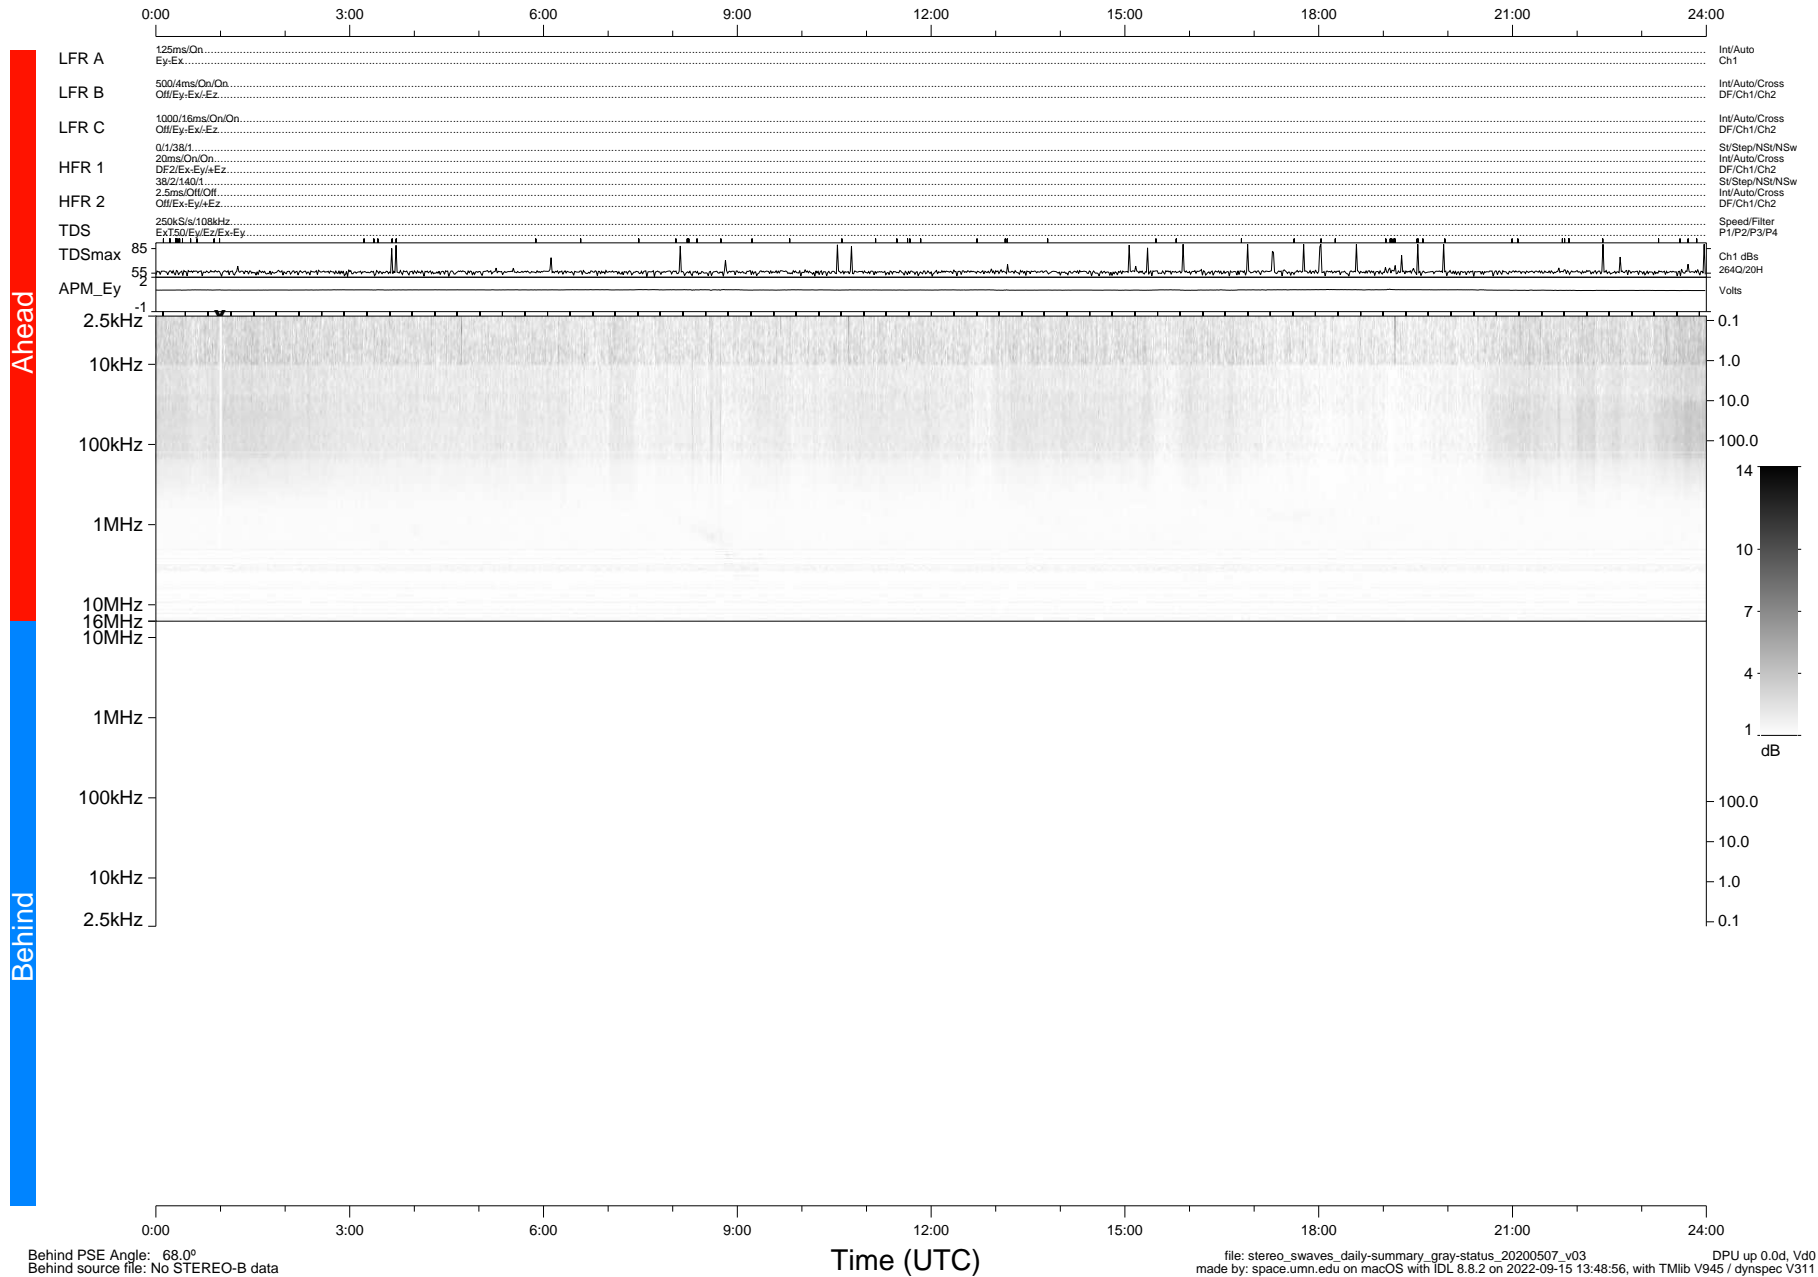

STEREO/WAVES Daily Summary - 07-May-2020 (DOY 128)

Ahead source file: swaves_ahead_2020_128_1_05.fin (Recovery: 100.0% HK, 93% Pkts)
 Ahead PSE Angle: -73.8°

DPU up 1765.9d, V412d32

Behind PSE Angle: 68.0°
 Behind source file: No STEREO-B data

file: stereo_swaves_daily-summary_gray-status_20200507_v03
 made by: space.umn.edu on macOS with IDL 8.8.2 on 2022-09-15 13:48:56, with Tlib V945 / dynspec V311
 DPU up 0.0d, Vd0