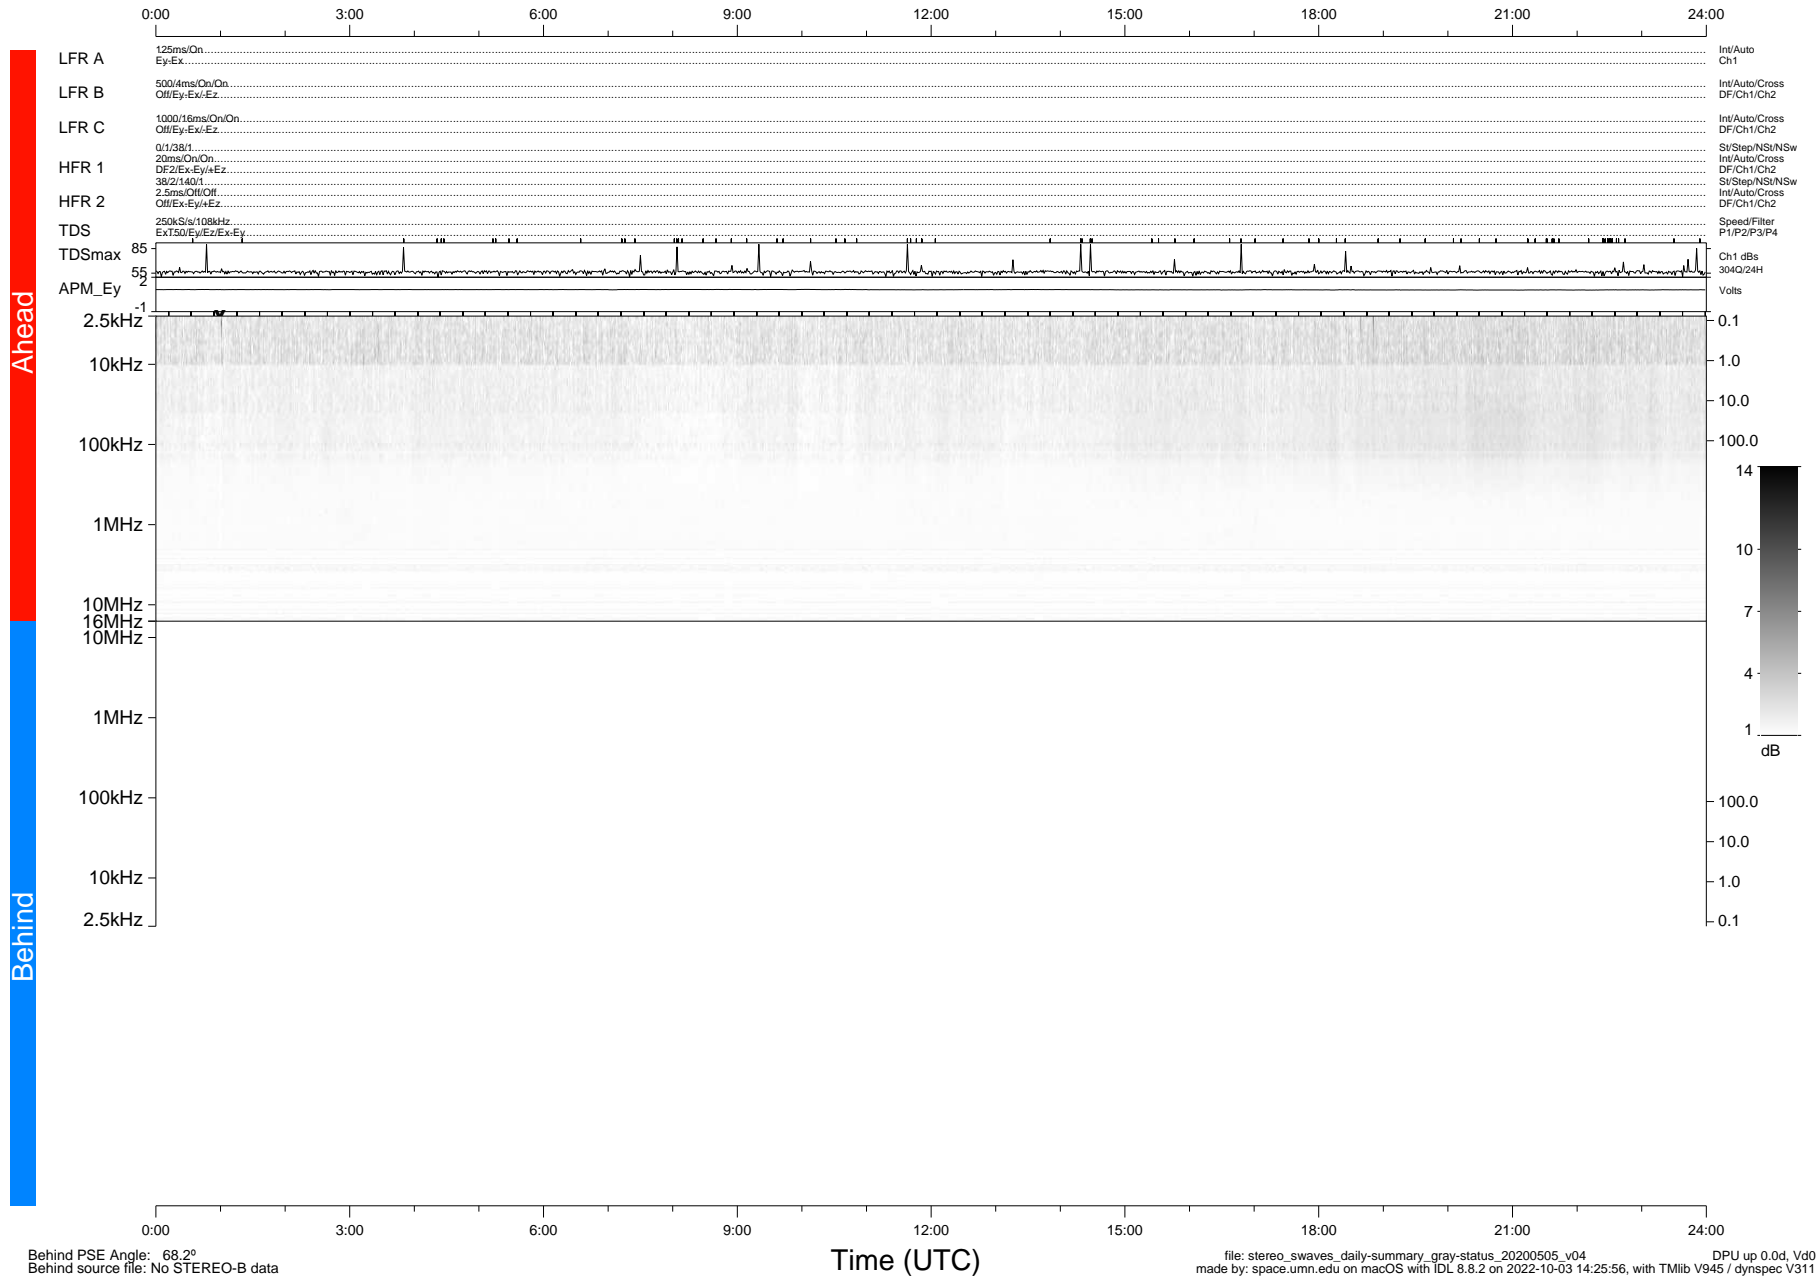

# STEREO/WAVES Daily Summary - 05-May-2020 (DOY 126)

Ahead source file: swaves\_ahead\_2020\_126\_1\_05.fin (Recovery: 100.0% HK, 99% Pkts)  
 Ahead PSE Angle: -73.9°

DPU up 1763.9d, V412d32

Behind PSE Angle: 68.2°  
 Behind source file: No STEREO-B data

file: stereo\_swaves\_daily-summary\_gray-status\_20200505\_v04 DPU up 0.0d, Vd0  
 made by: space.umn.edu on macOS with IDL 8.8.2 on 2022-10-03 14:25:56, with TLib V945 / dynspec V311