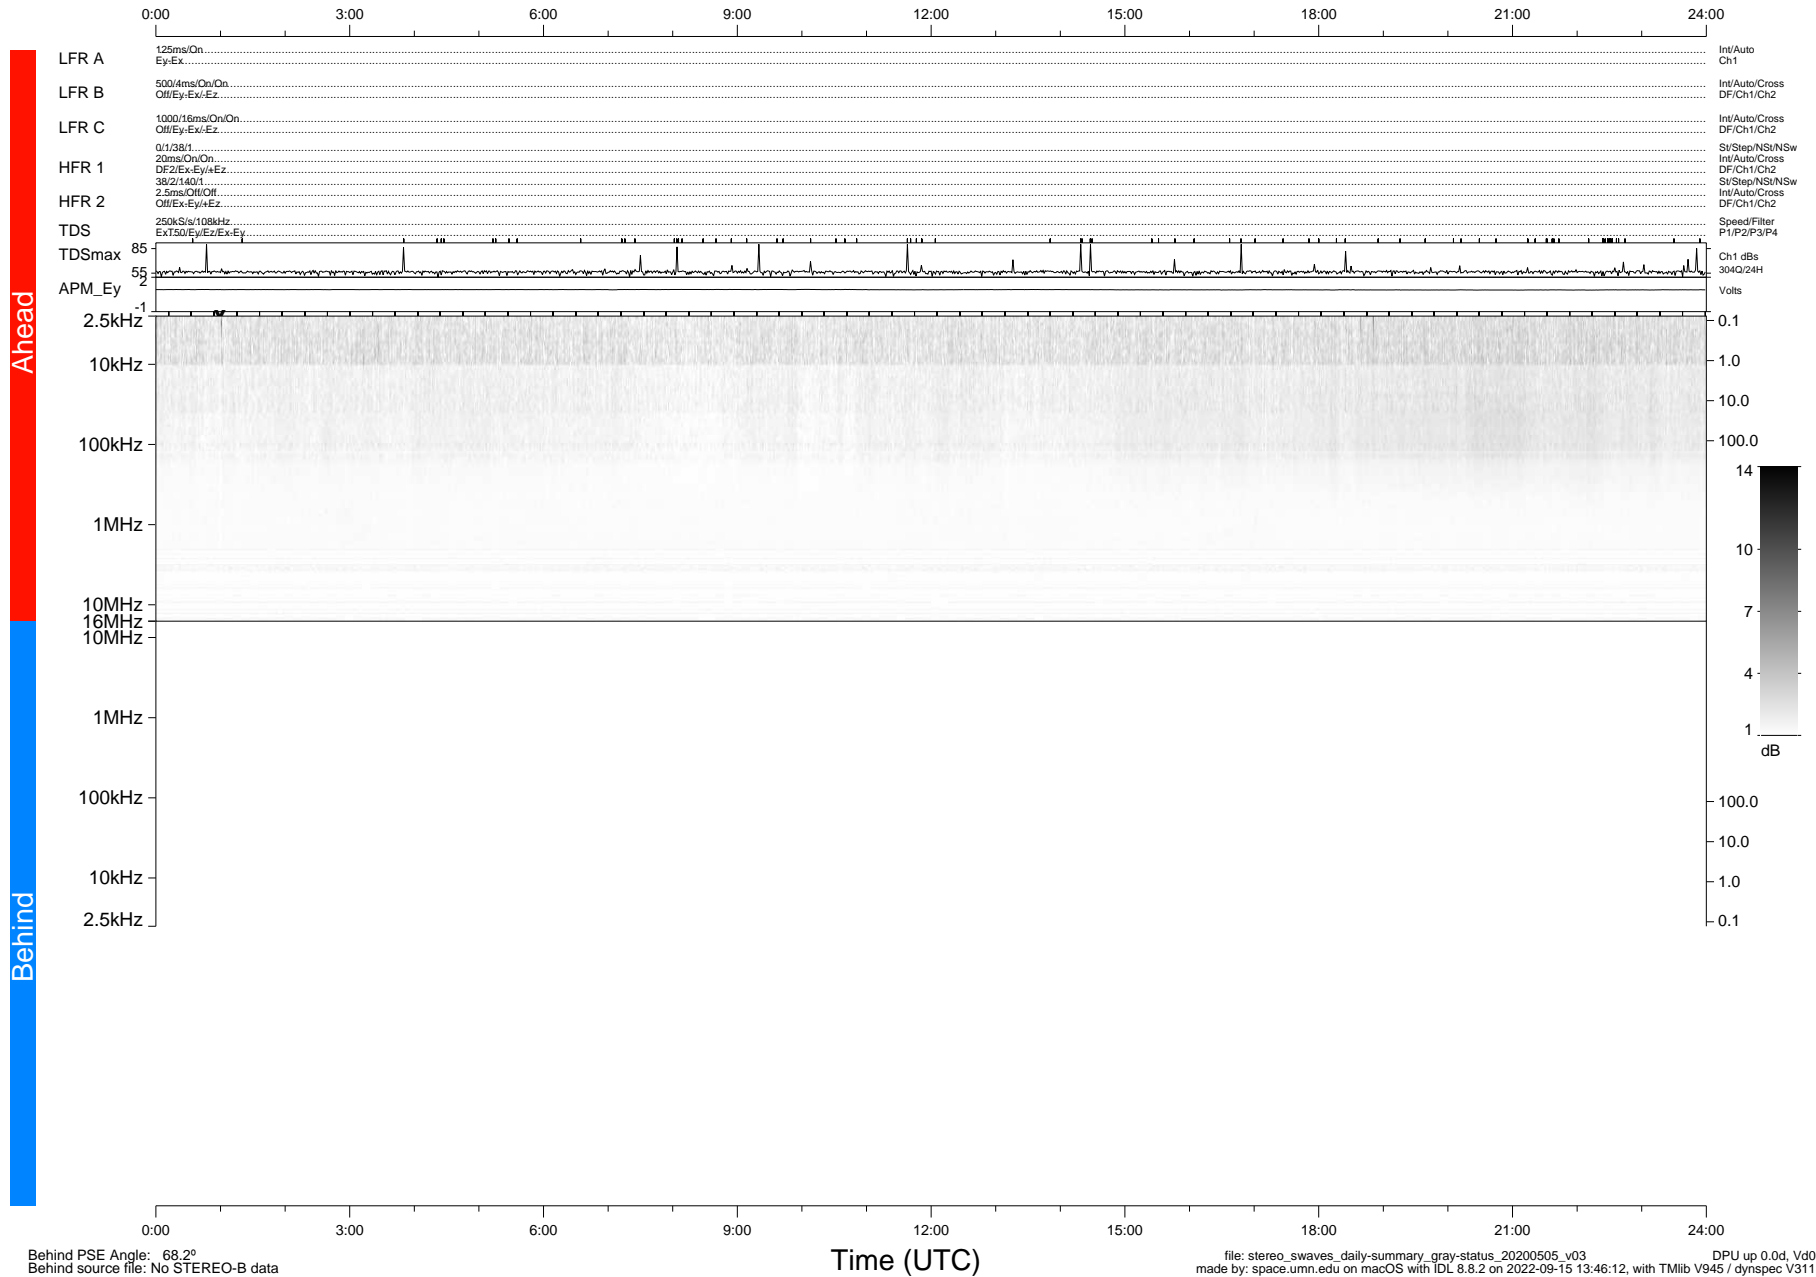

STEREO/WAVES Daily Summary - 05-May-2020 (DOY 126)

Ahead source file: swaves_ahead_2020_126_1_05.fin (Recovery: 100.0% HK, 99% Pkts)
 Ahead PSE Angle: -73.9°

DPU up 1763.9d, V412d32

Behind PSE Angle: 68.2°
 Behind source file: No STEREO-B data

file: stereo_swaves_daily-summary_gray-status_20200505_v03
 made by: space.umn.edu on macOS with IDL 8.8.2 on 2022-09-15 13:46:12, with TLib V945 / dynspec V311
 DPU up 0.0d, Vd0