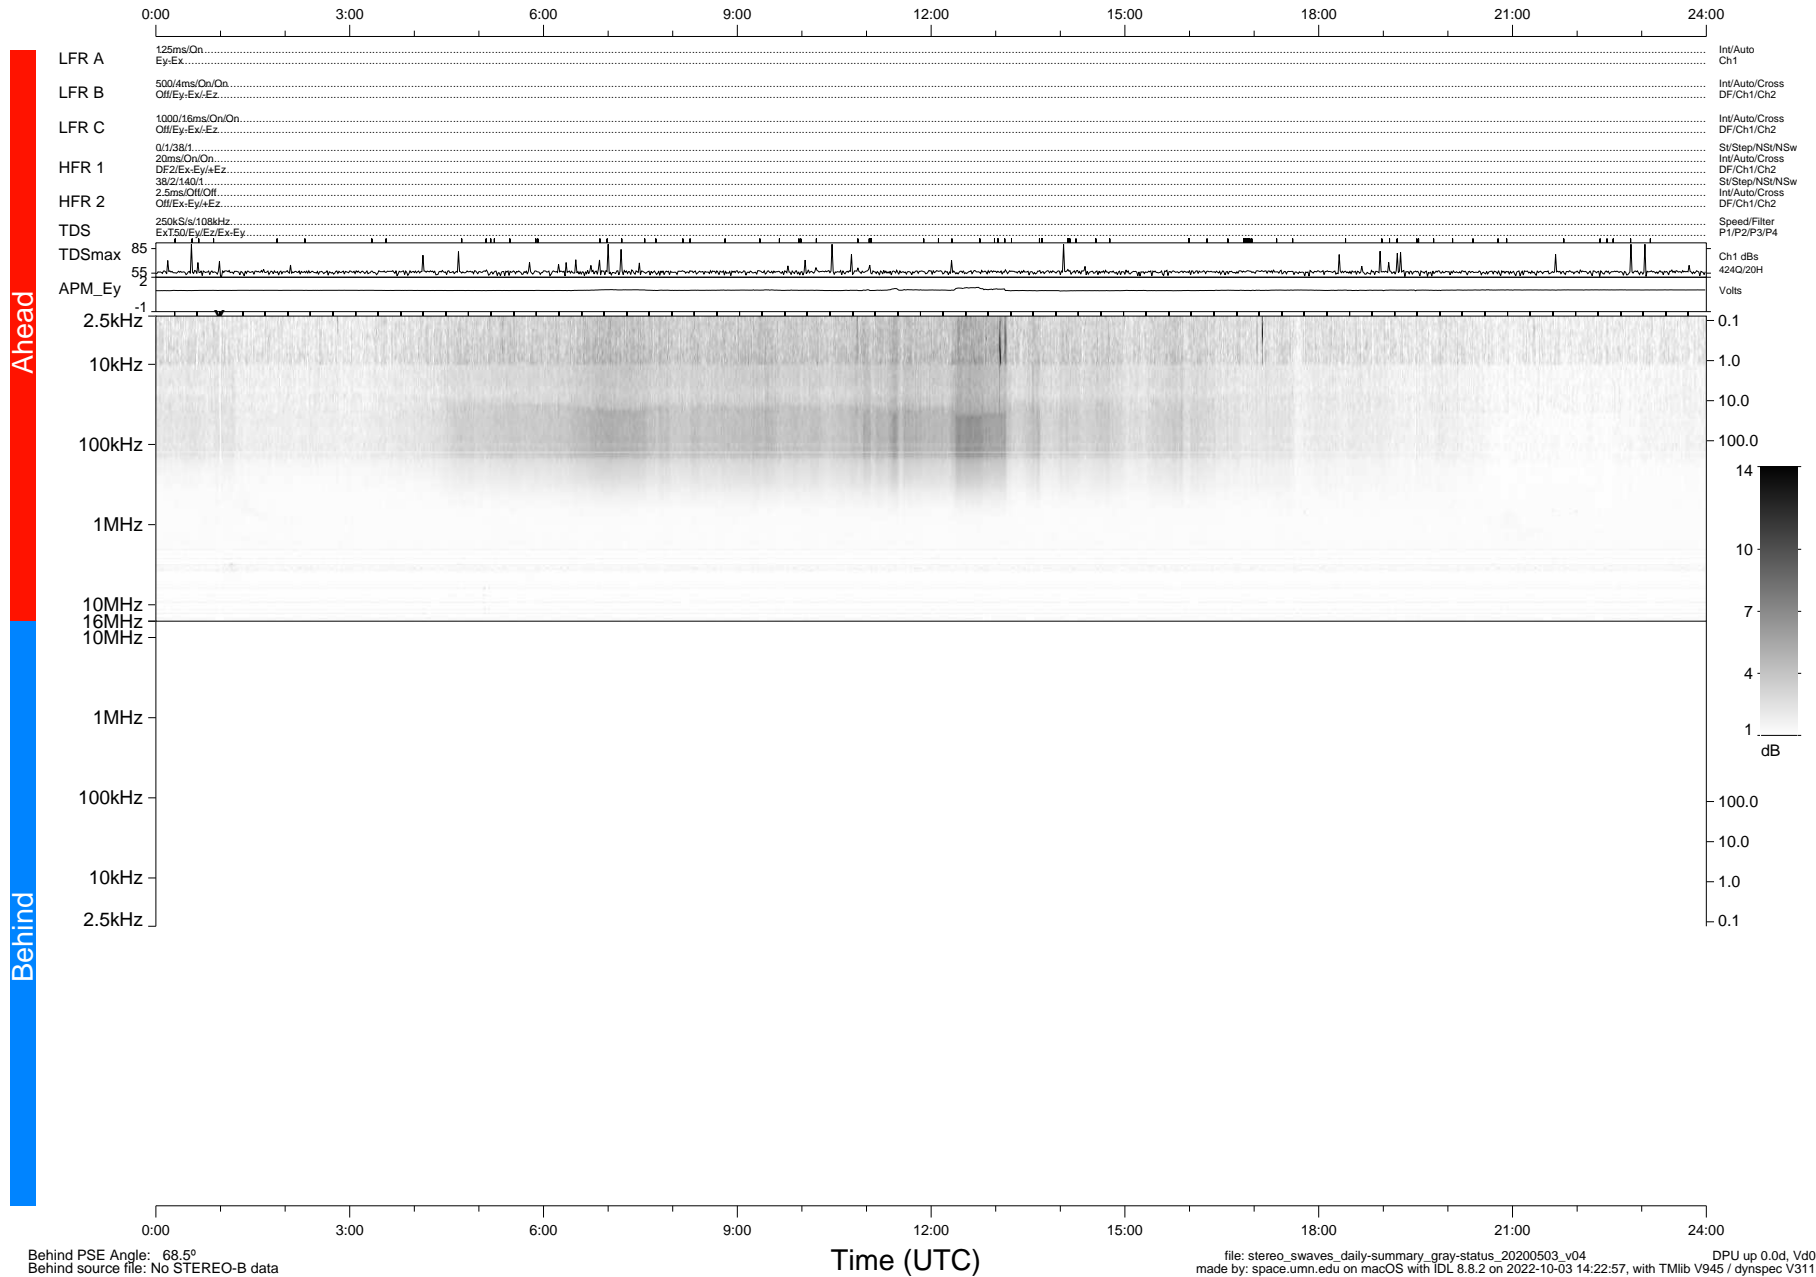

STEREO/WAVES Daily Summary - 03-May-2020 (DOY 124)

Ahead source file: swaves_ahead_2020_124_1_05.fin (Recovery: 100.0% HK, 116% Pkts)
 Ahead PSE Angle: -74.0°

DPU up 1761.9d, V412d32

Behind PSE Angle: 68.5°
 Behind source file: No STEREO-B data

file: stereo_swaves_daily-summary_gray-status_20200503_v04
 made by: space.umn.edu on macOS with IDL 8.8.2 on 2022-10-03 14:22:57, with Tlib V945 / dynspec V311
 DPU up 0.0d, Vd0