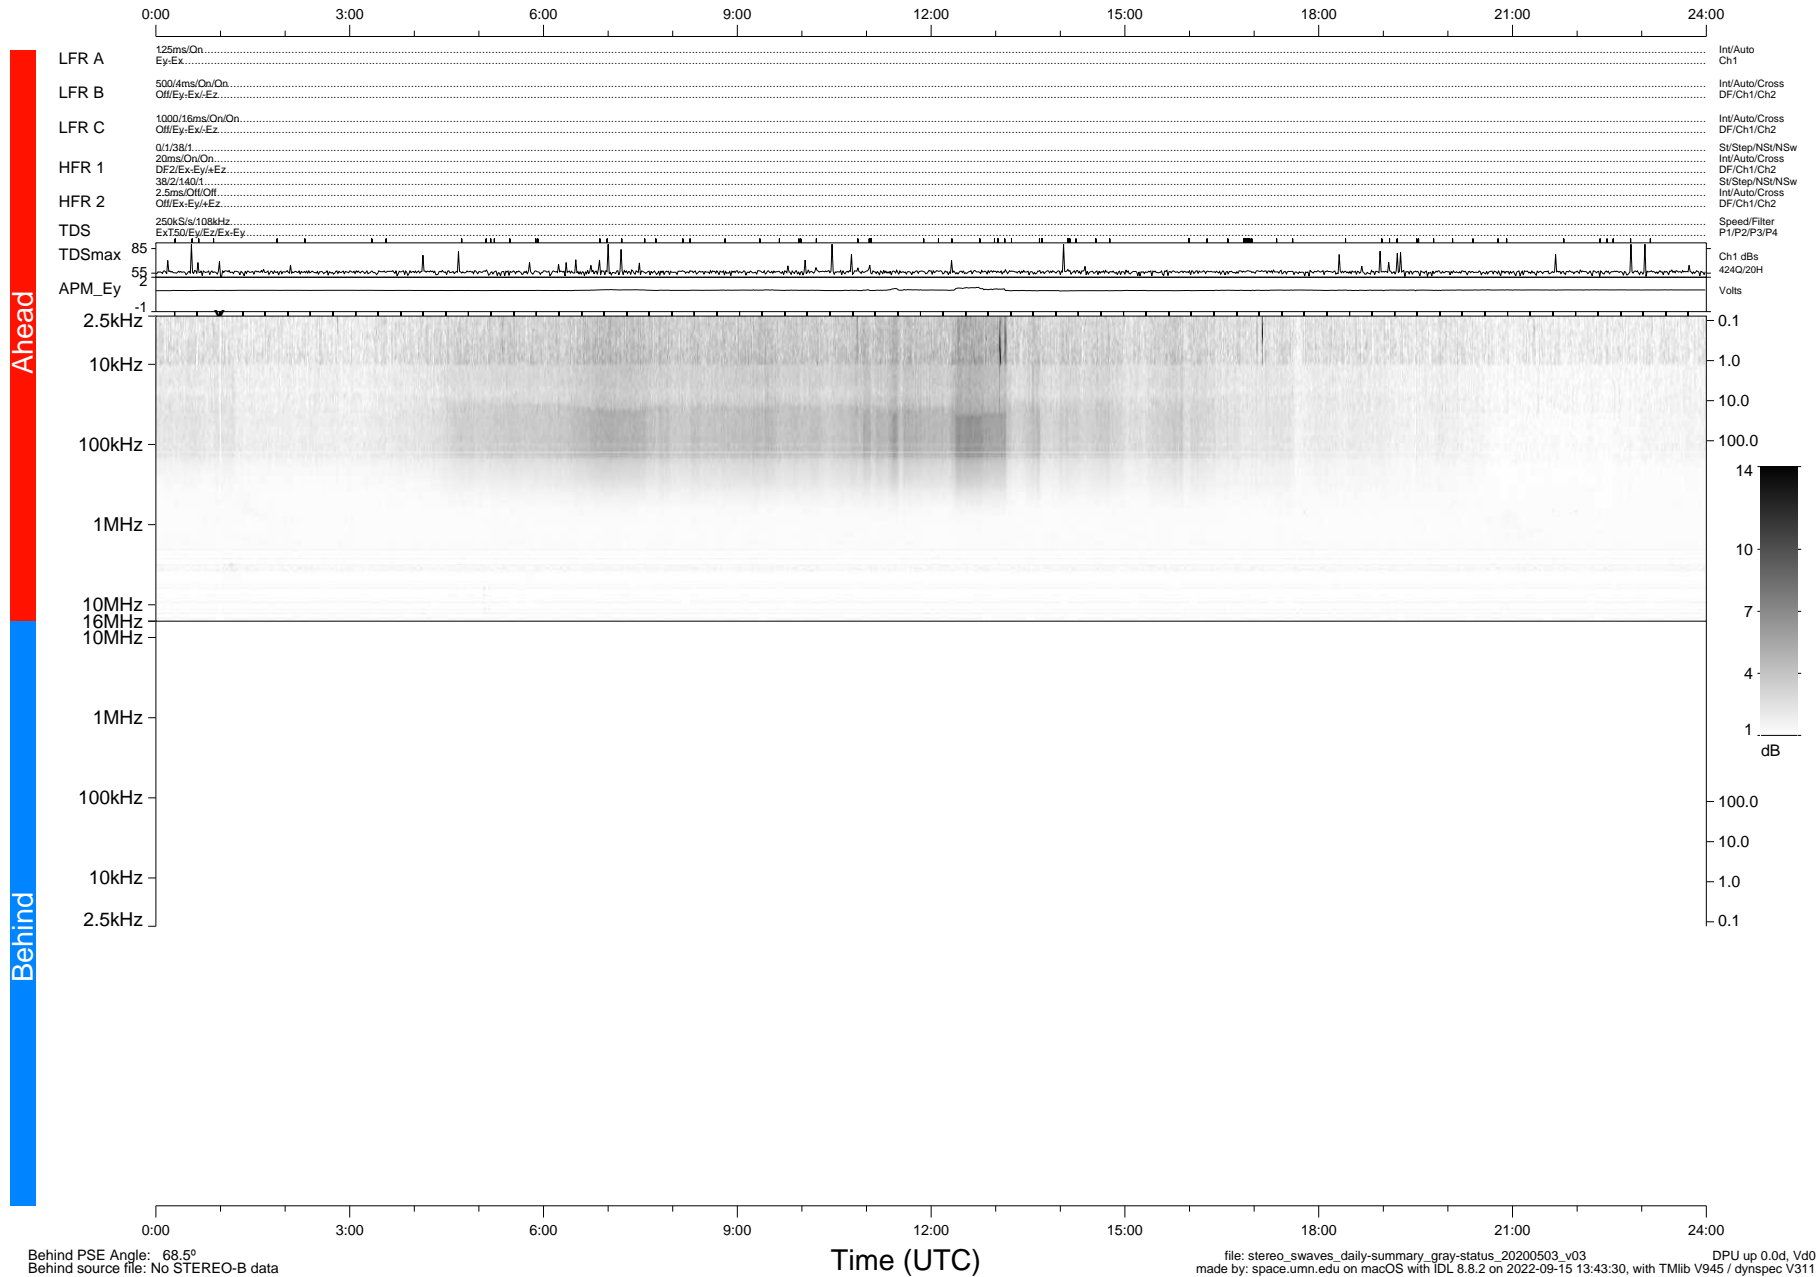

STEREO/WAVES Daily Summary - 03-May-2020 (DOY 124)

Ahead source file: swaves_ahead_2020_124_1_05.fin (Recovery: 100.0% HK, 116% Pkts)
 Ahead PSE Angle: -74.0°

DPU up 1761.9d, V412d32

Behind PSE Angle: 68.5°
 Behind source file: No STEREO-B data

file: stereo_swaves_daily-summary_gray-status_20200503_v03
 made by: space.umn.edu on macOS with IDL 8.8.2 on 2022-09-15 13:43:30, with Tlib V945 / dynspec V311
 DPU up 0.0d, Vd0