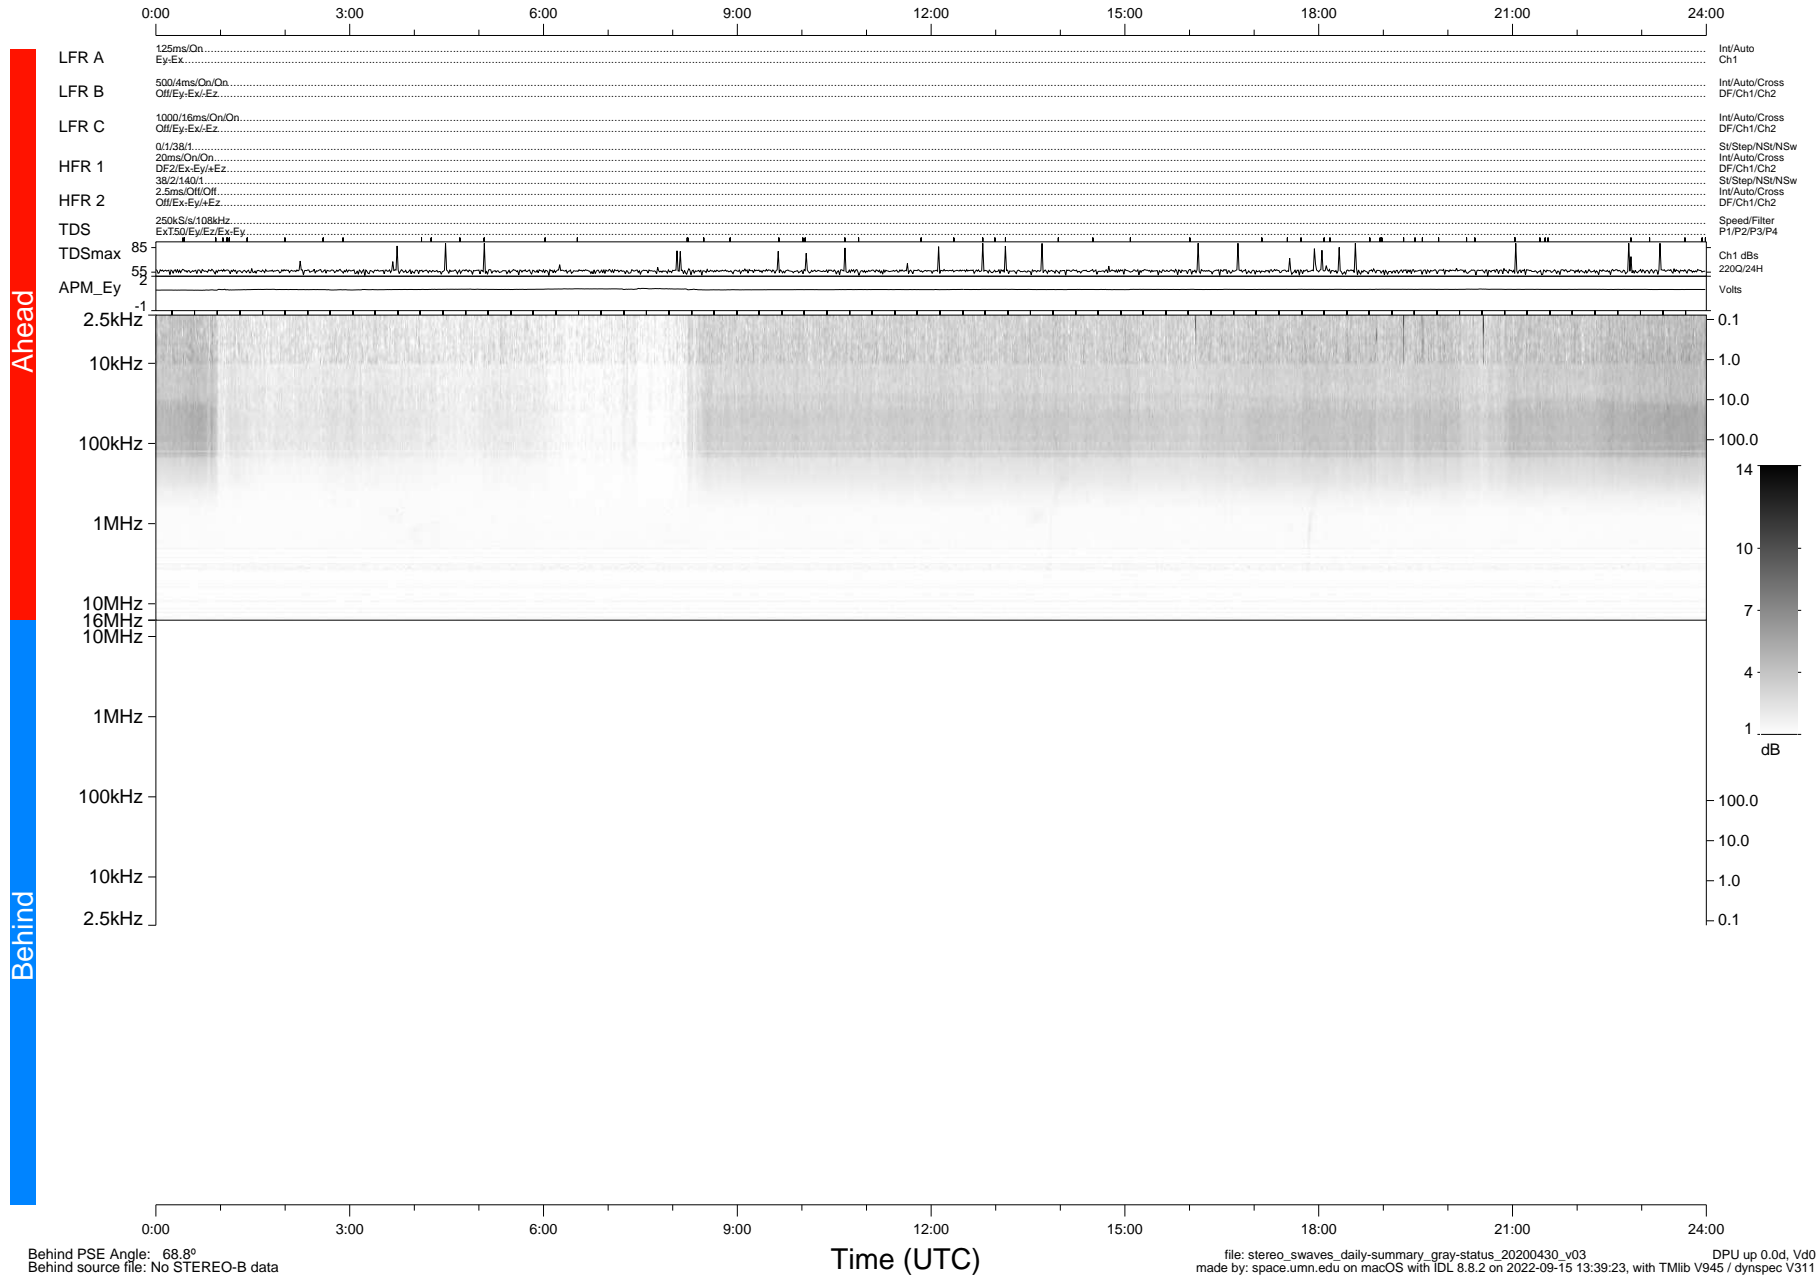

# STEREO/WAVES Daily Summary - 30-Apr-2020 (DOY 121)

Ahead source file: swaves\_ahead\_2020\_121\_1\_05.fin (Recovery: 100.0% HK, 87% Pkts)  
 Ahead PSE Angle: -74.2°

DPU up 1758.9d, V412d32

Behind PSE Angle: 68.8°  
 Behind source file: No STEREO-B data

file: stereo\_swaves\_daily-summary\_gray-status\_20200430\_v03 DPU up 0.0d, Vd0  
 made by: space.umn.edu on macOS with IDL 8.8.2 on 2022-09-15 13:39:23, with TLib V945 / dynspec V311