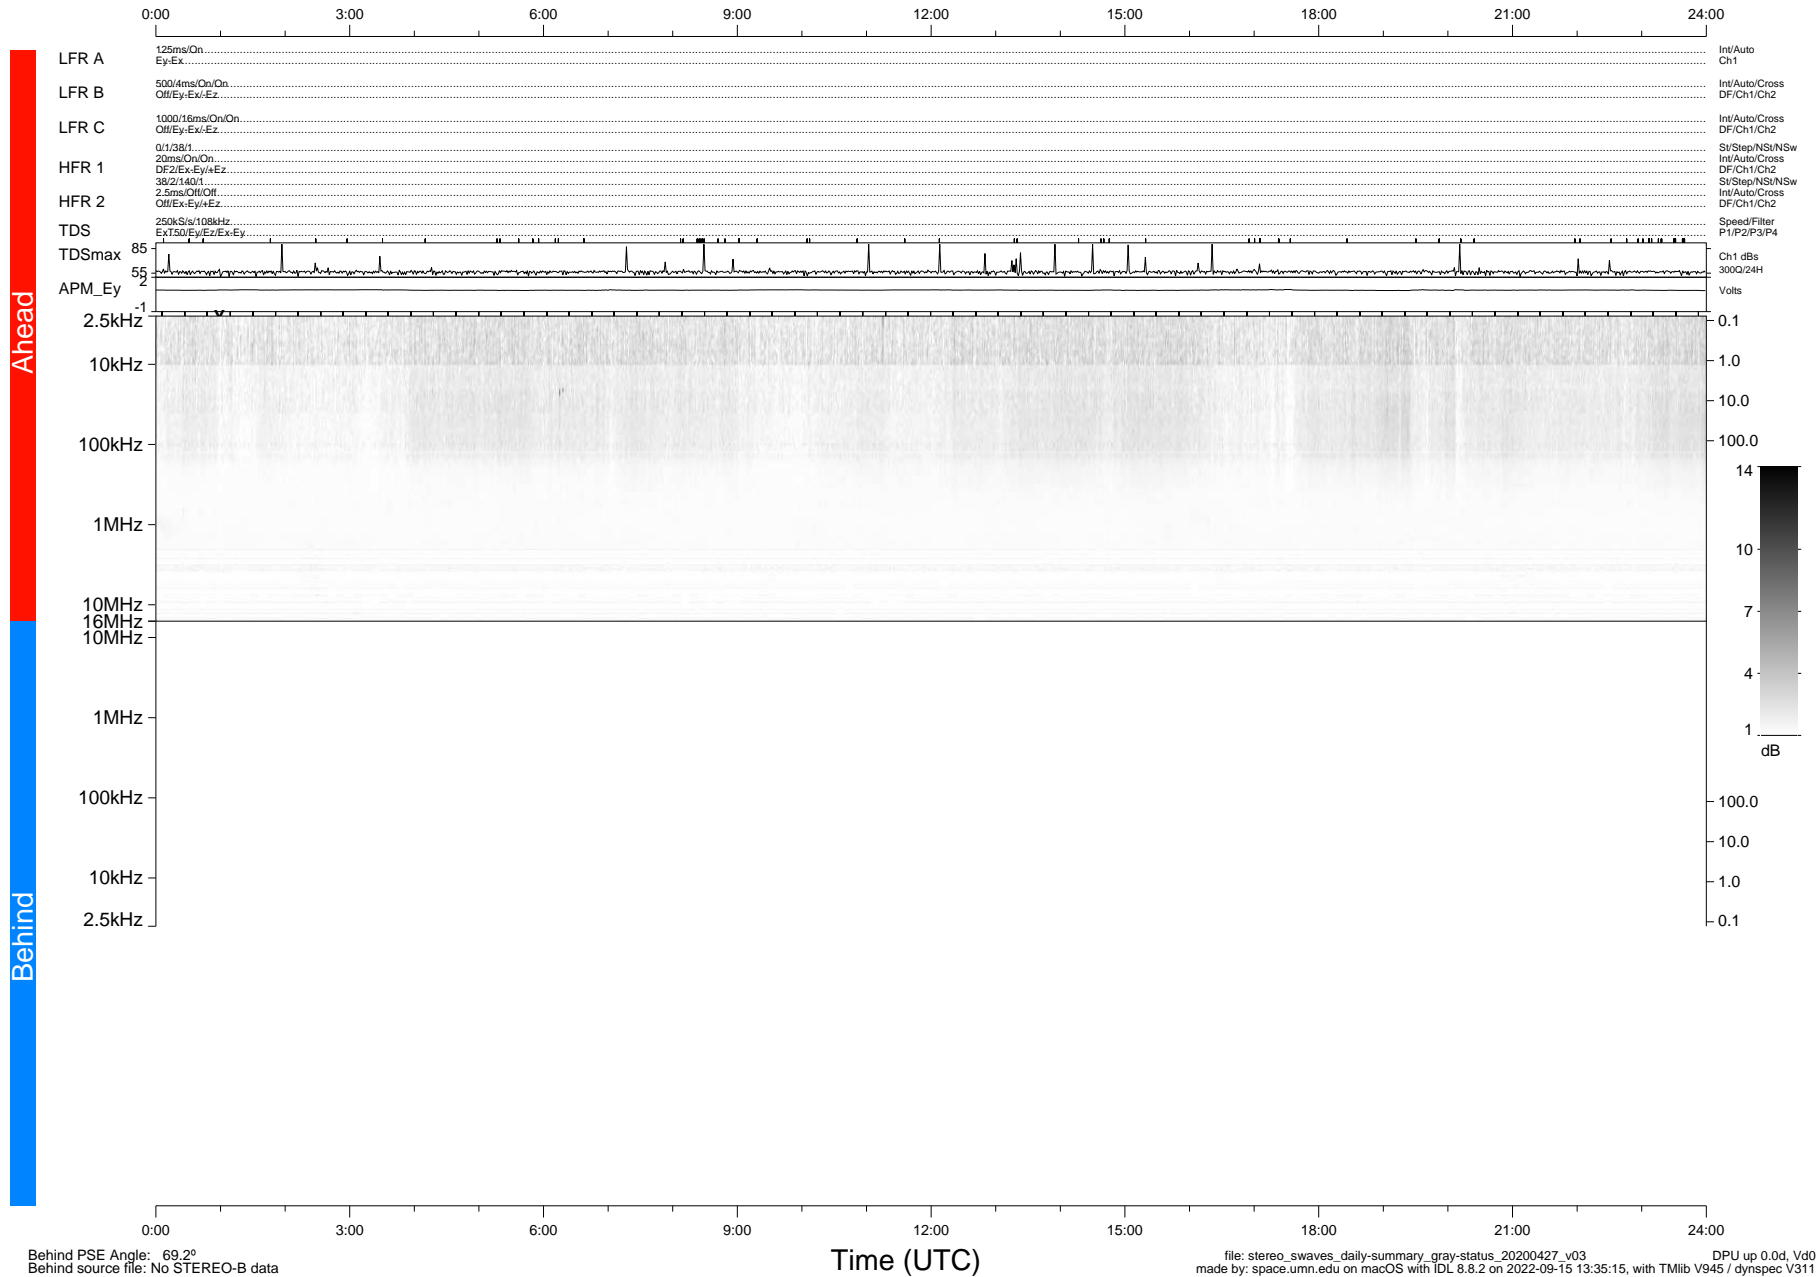

STEREO/WAVES Daily Summary - 27-Apr-2020 (DOY 118)

Ahead source file: swaves_ahead_2020_118_1_05.fin (Recovery: 100.0% HK, 99% Pkts)
 Ahead PSE Angle: -74.4°

DPU up 1755.9d, V412d32

Behind PSE Angle: 69.2°
 Behind source file: No STEREO-B data

file: stereo_swaves_daily-summary_gray-status_20200427_v03
 made by: space.umn.edu on macOS with IDL 8.8.2 on 2022-09-15 13:35:15, with Tlib V945 / dynspec V311
 DPU up 0.0d, Vd0