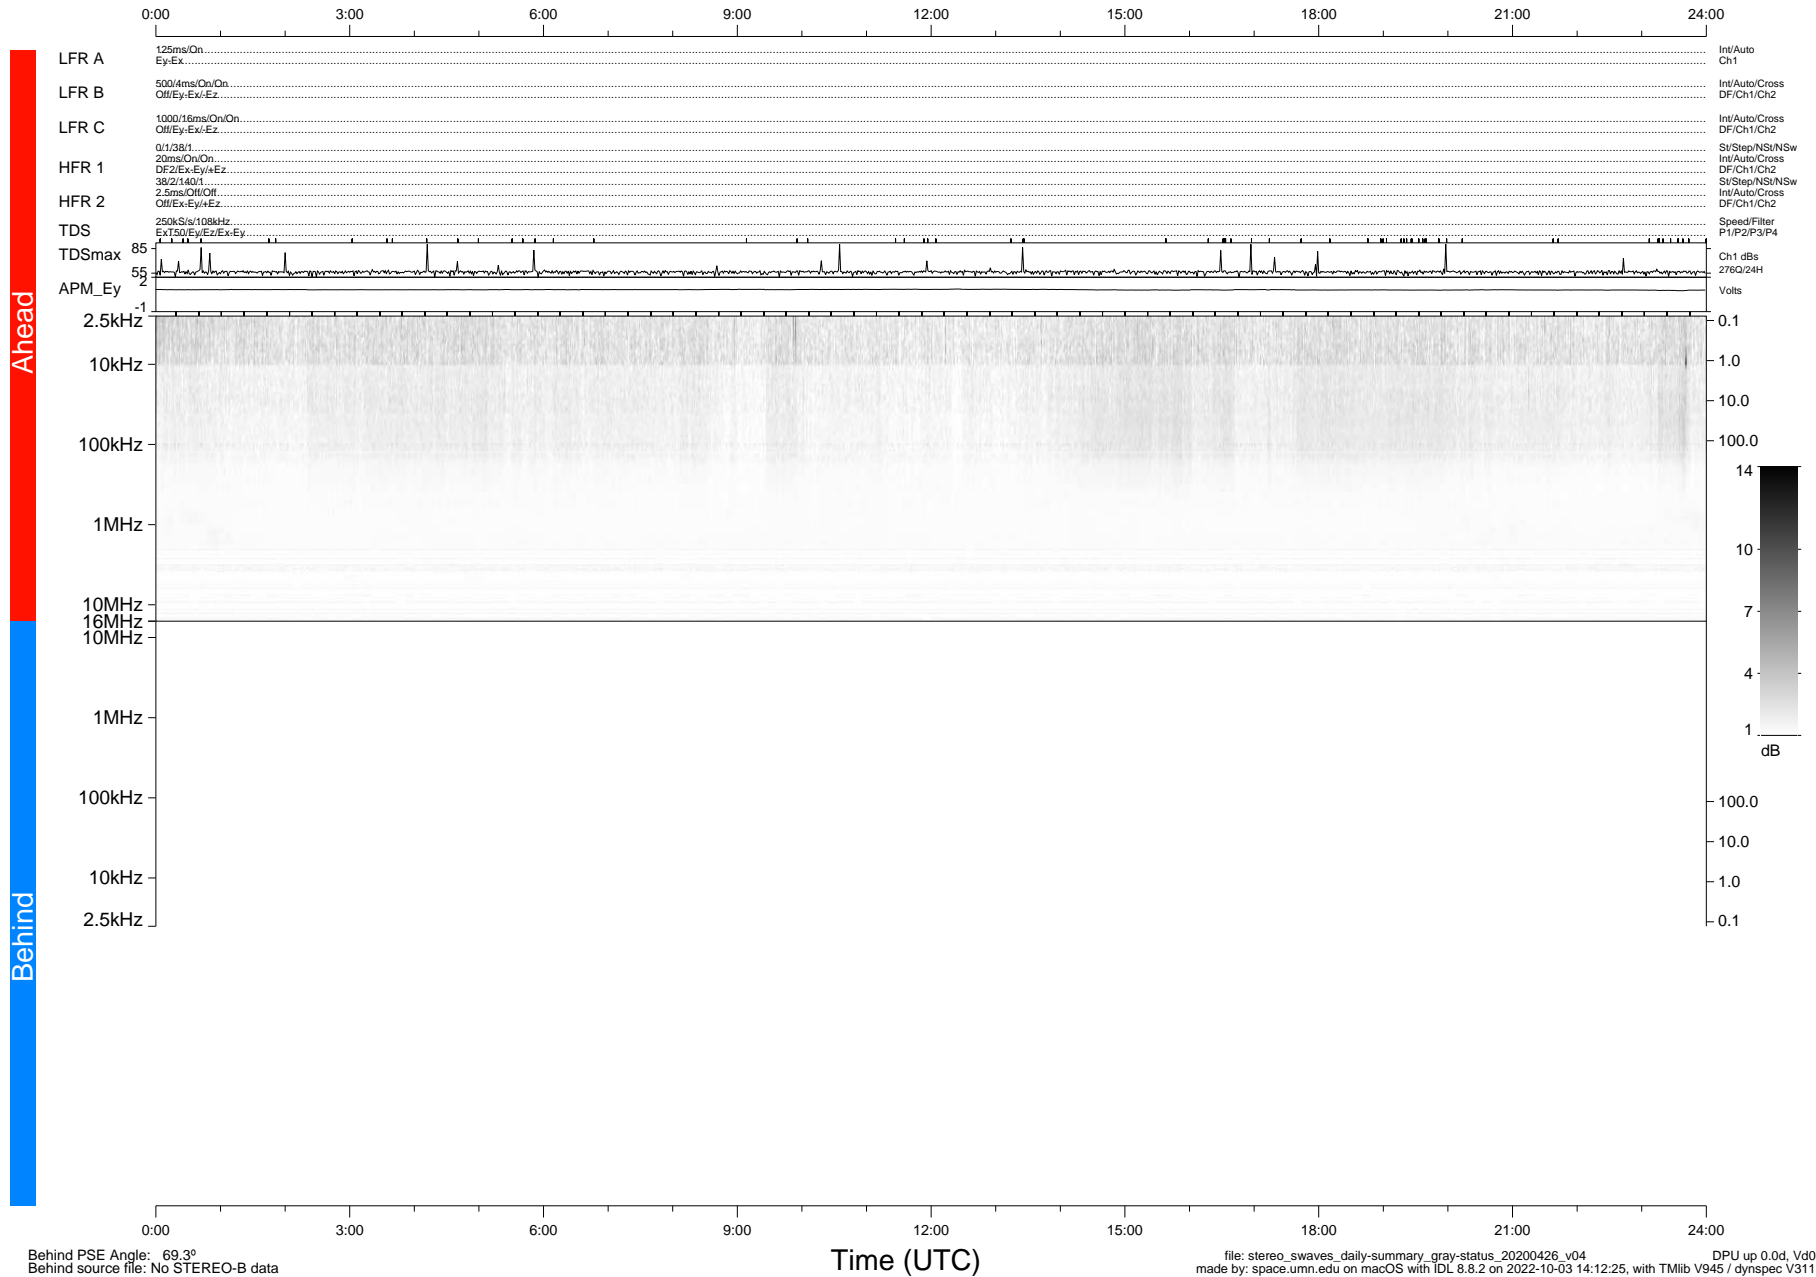

STEREO/WAVES Daily Summary - 26-Apr-2020 (DOY 117)

Ahead source file: swaves_ahead_2020_117_1_05.fin (Recovery: 100.1% HK, 95% Pkts)
 Ahead PSE Angle: -74.4°

DPU up 1754.9d, V412d32

Behind PSE Angle: 69.3°
 Behind source file: No STEREO-B data

file: stereo_swaves_daily-summary_gray-status_20200426_v04
 made by: space.umn.edu on macOS with IDL 8.8.2 on 2022-10-03 14:12:25, with TLib V945 / dynspec V311
 DPU up 0.0d, Vd0