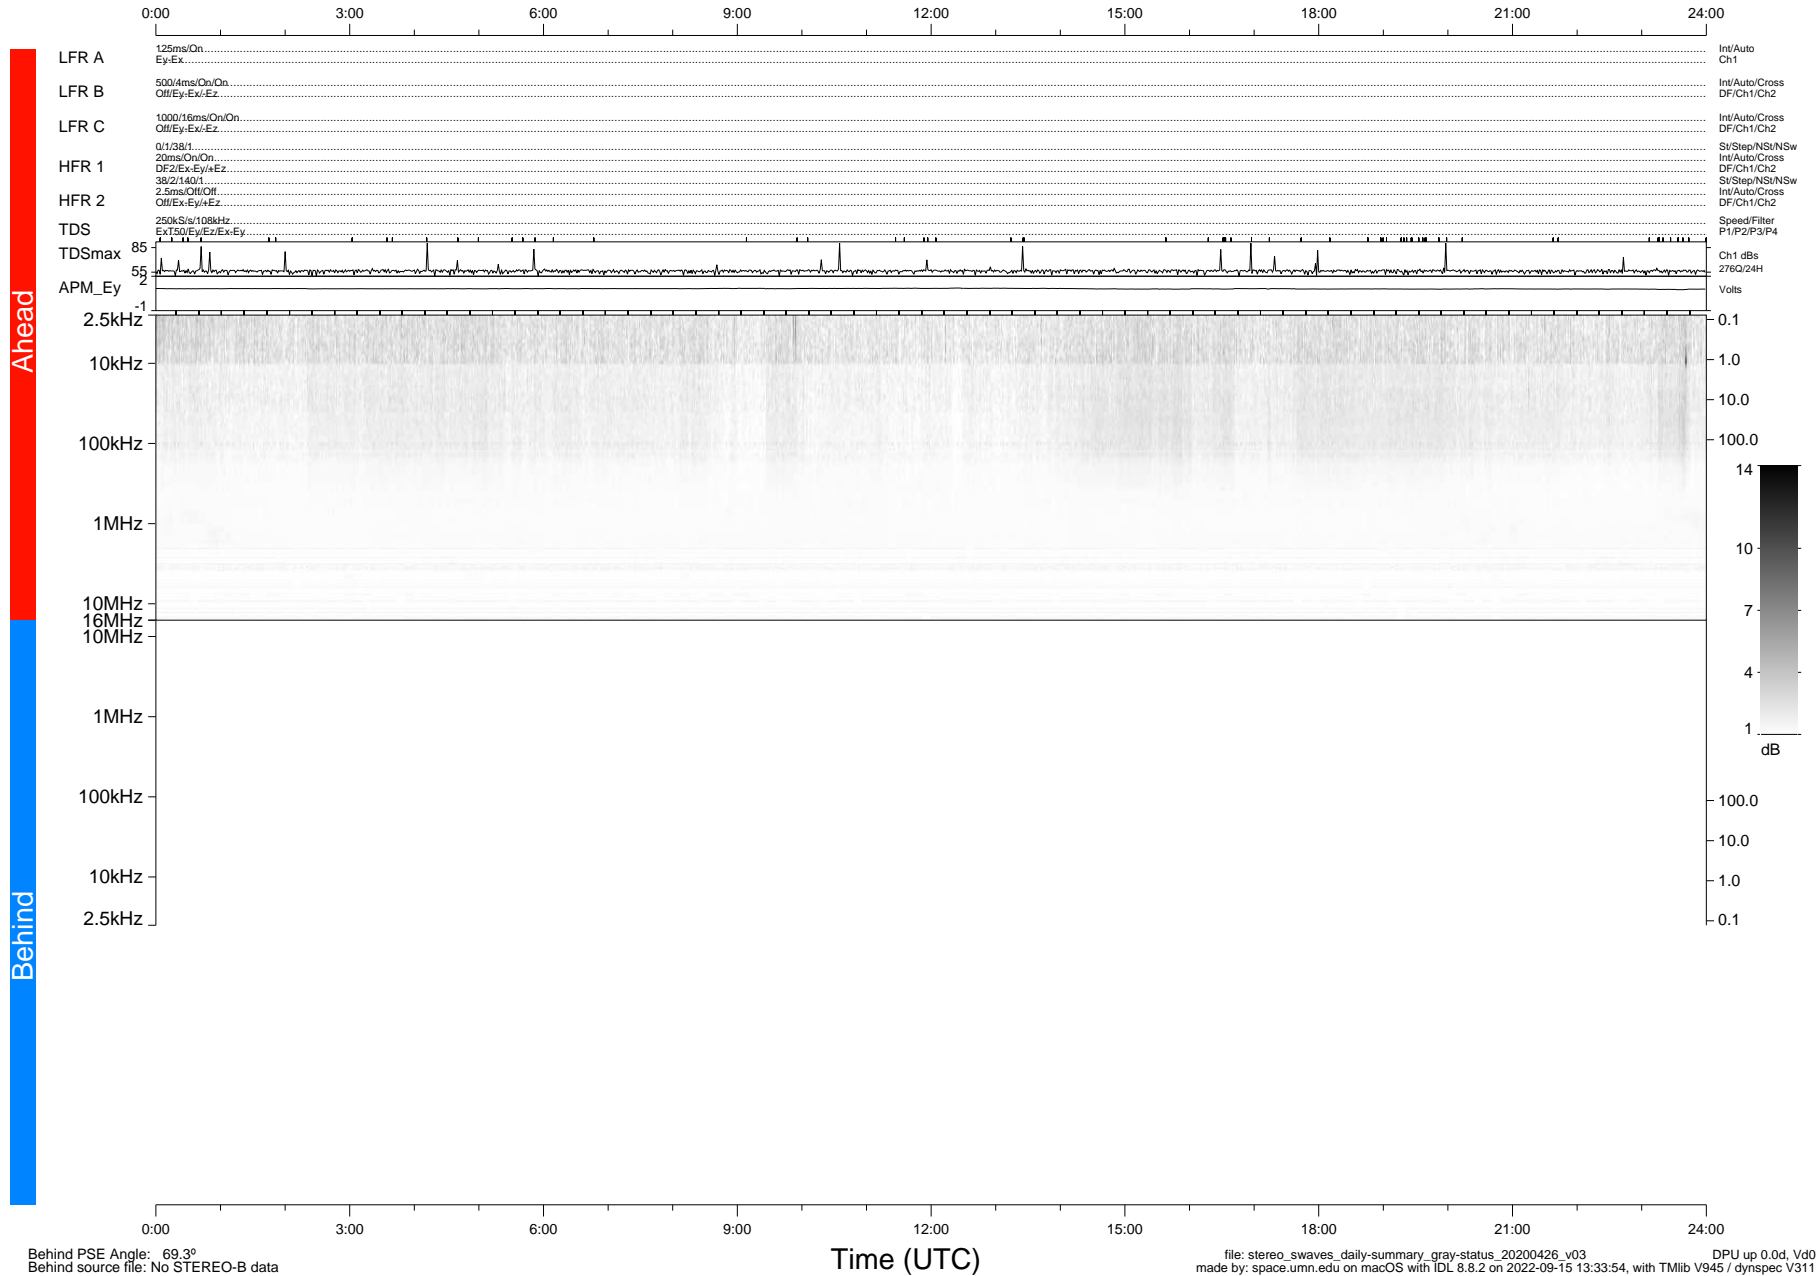

STEREO/WAVES Daily Summary - 26-Apr-2020 (DOY 117)

Ahead source file: swaves_ahead_2020_117_1_05.fin (Recovery: 100.1% HK, 95% Pkts)
 Ahead PSE Angle: -74.4°

DPU up 1754.9d, V412d32

Behind PSE Angle: 69.3°
 Behind source file: No STEREO-B data

file: stereo_swaves_daily-summary_gray-status_20200426_v03
 made by: space.umn.edu on macOS with IDL 8.8.2 on 2022-09-15 13:33:54, with Tlib V945 / dynspec V311
 DPU up 0.0d, Vd0