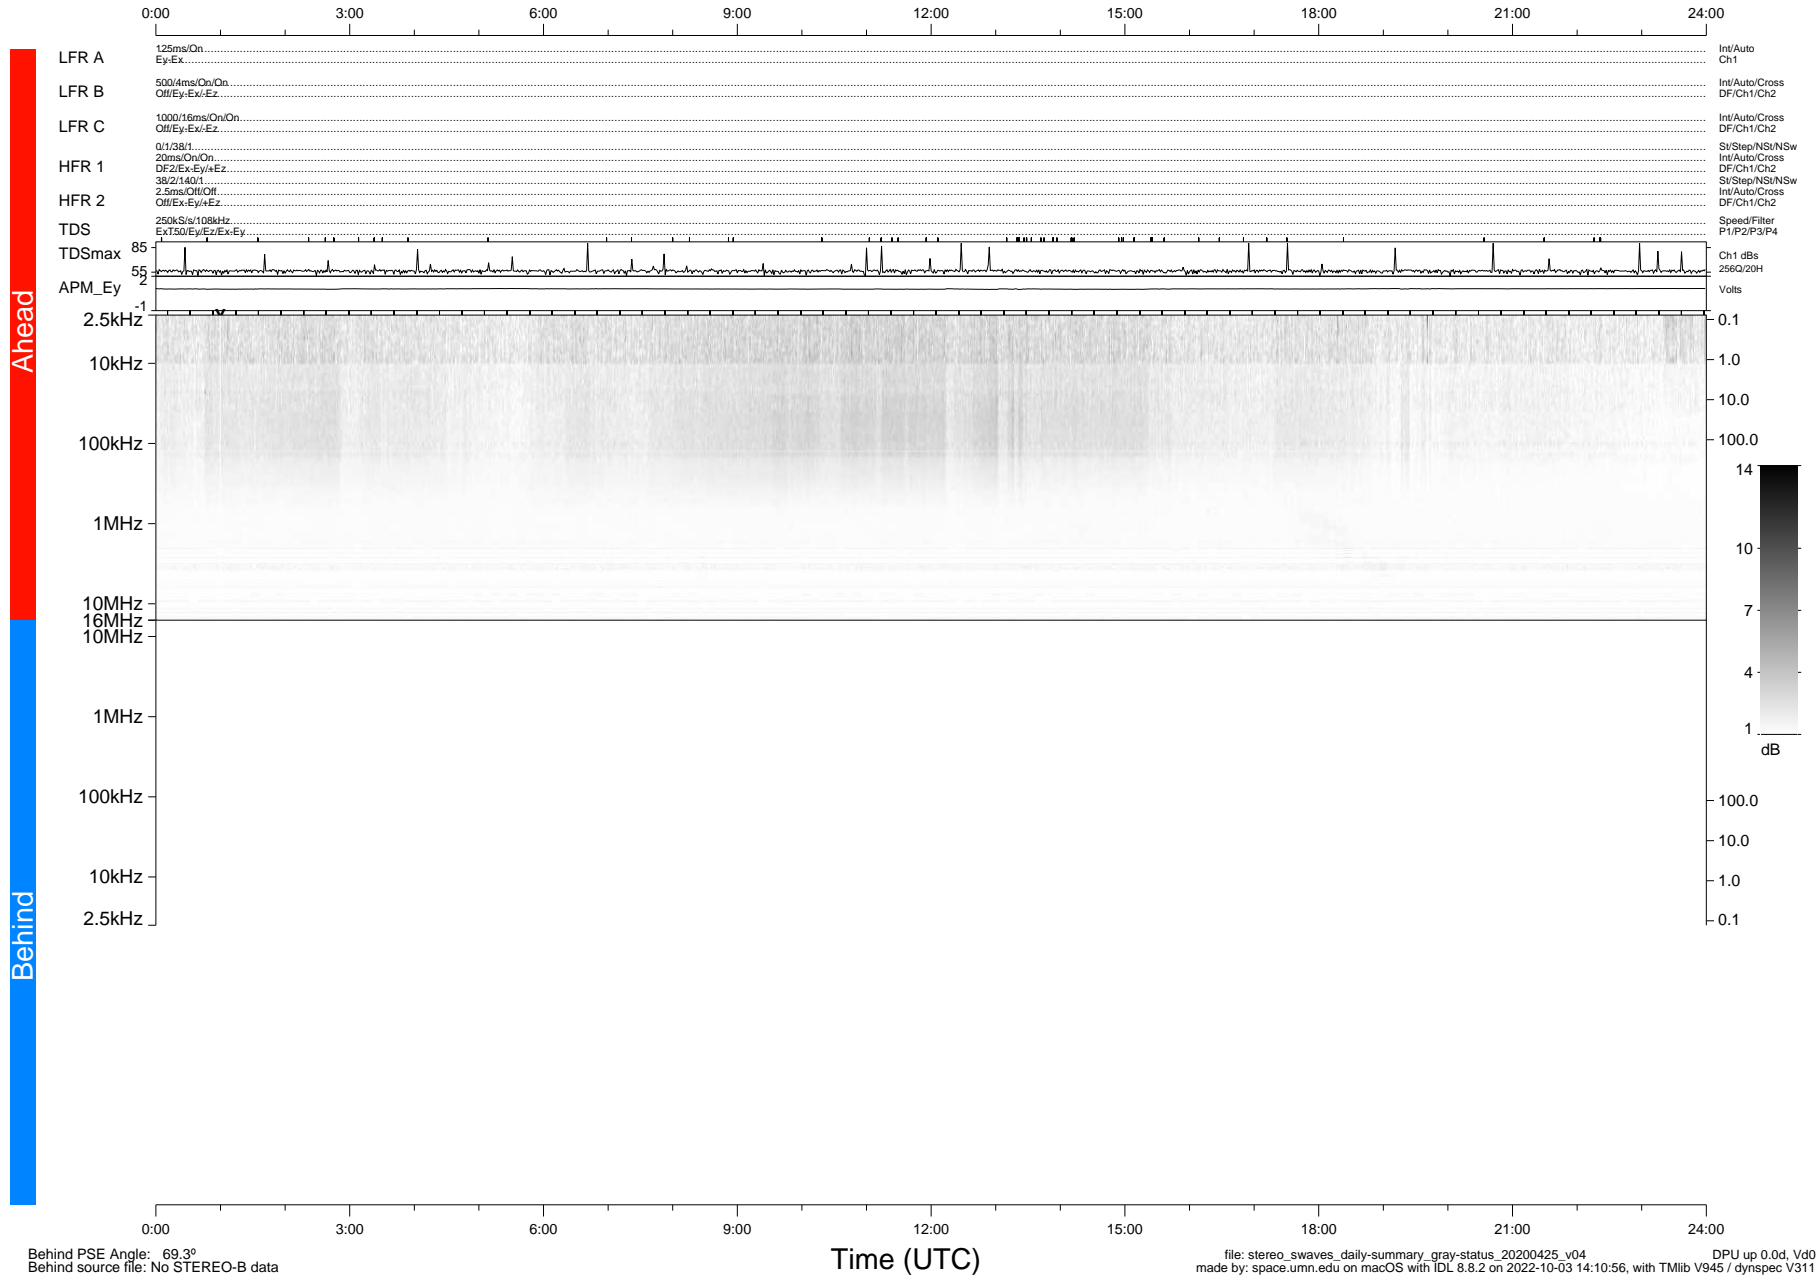

STEREO/WAVES Daily Summary - 25-Apr-2020 (DOY 116)

Ahead source file: swaves_ahead_2020_116_1_05.fin (Recovery: 100.0% HK, 92% Pkts)
 Ahead PSE Angle: -74.6°

DPU up 1753.9d, V412d32

Behind PSE Angle: 69.3°
 Behind source file: No STEREO-B data

file: stereo_swaves_daily-summary_gray-status_20200425_v04 DPU up 0.0d, Vd0
 made by: space.umn.edu on macOS with IDL 8.8.2 on 2022-10-03 14:10:56, with TLib V945 / dynspec V311