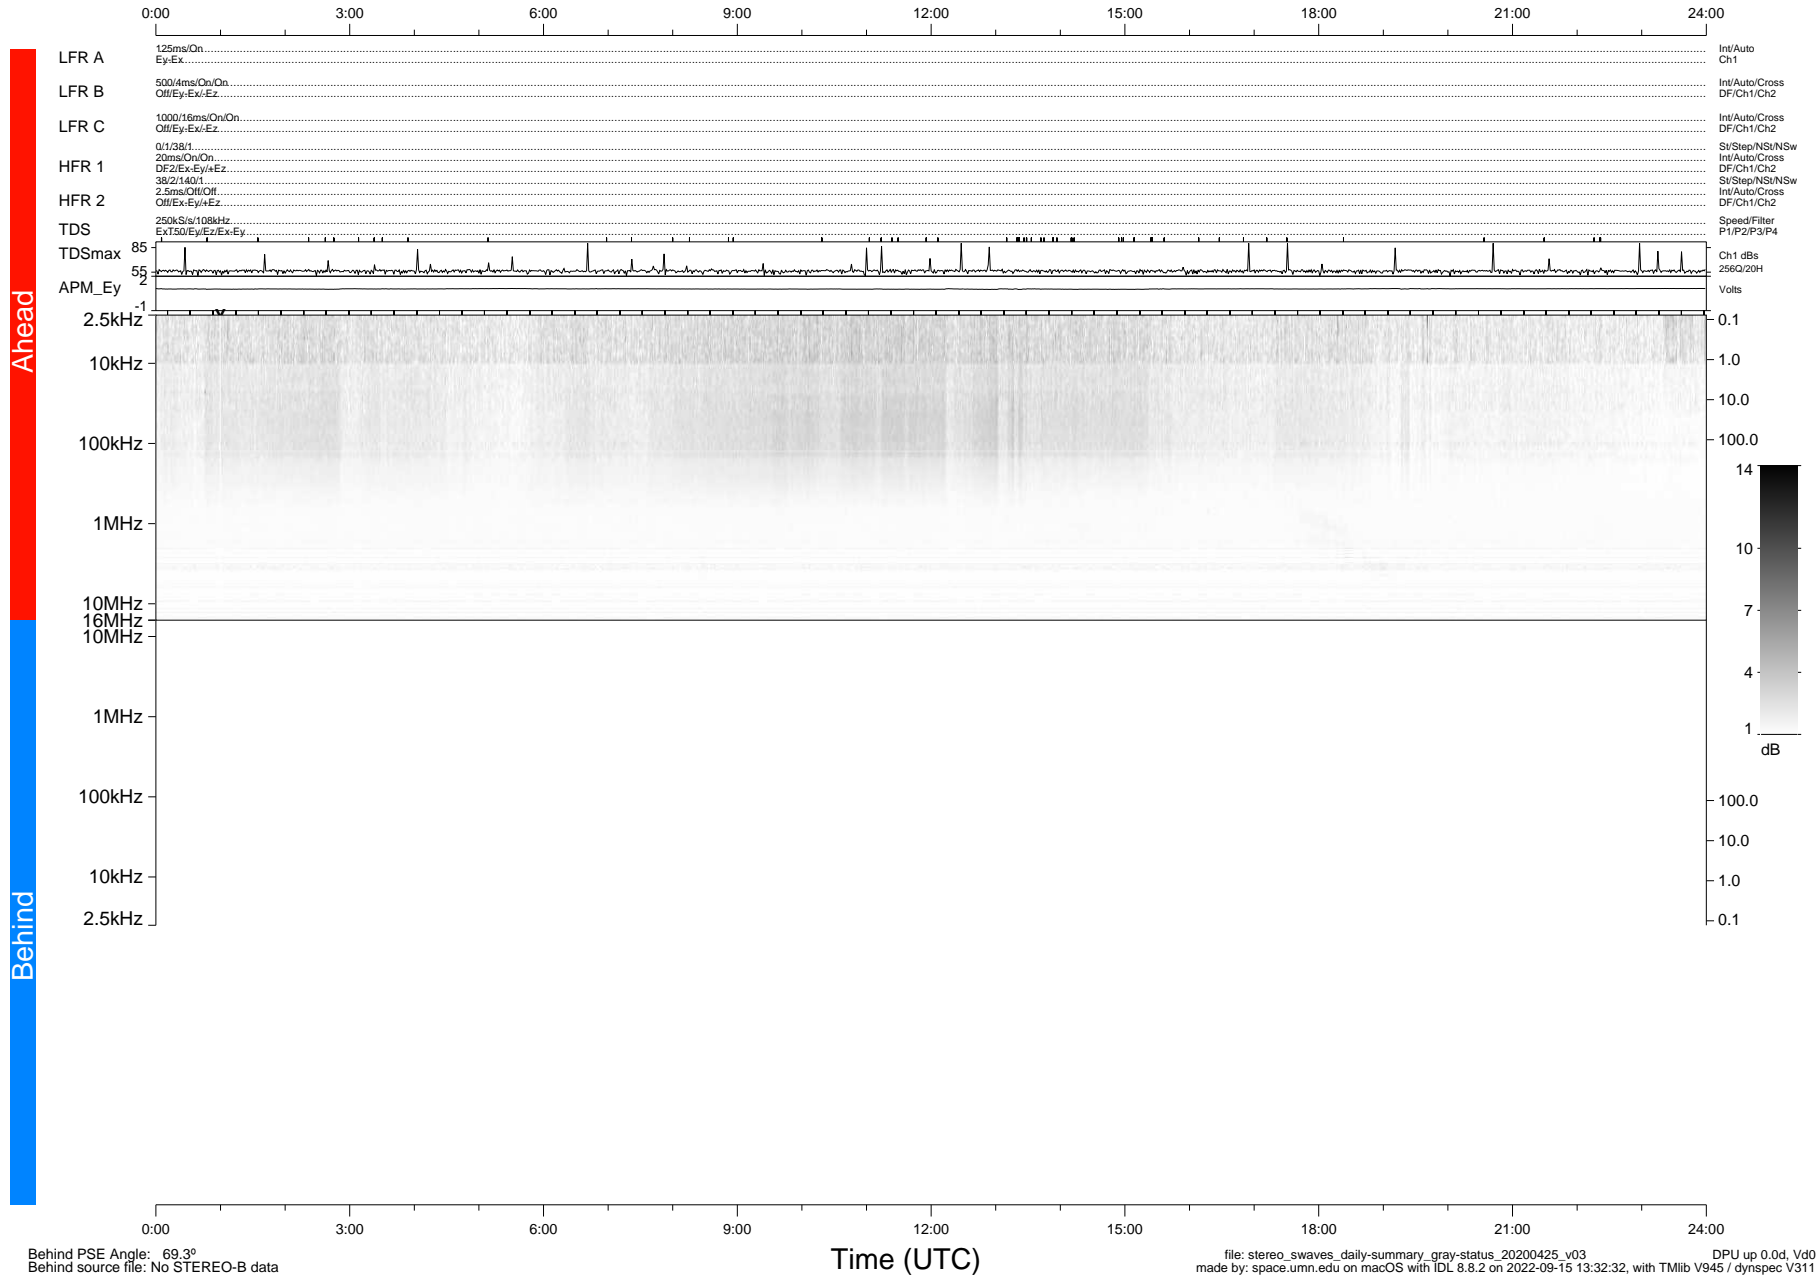

STEREO/WAVES Daily Summary - 25-Apr-2020 (DOY 116)

Ahead source file: swaves_ahead_2020_116_1_05.fin (Recovery: 100.0% HK, 92% Pkts)
 Ahead PSE Angle: -74.6°

DPU up 1753.9d, V412d32

Behind PSE Angle: 69.3°
 Behind source file: No STEREO-B data

Time (UTC)

file: stereo_swaves_daily-summary_gray-status_20200425_v03 DPU up 0.0d, Vd0
 made by: space.umn.edu on macOS with IDL 8.8.2 on 2022-09-15 13:32:32, with TLib V945 / dynspec V311