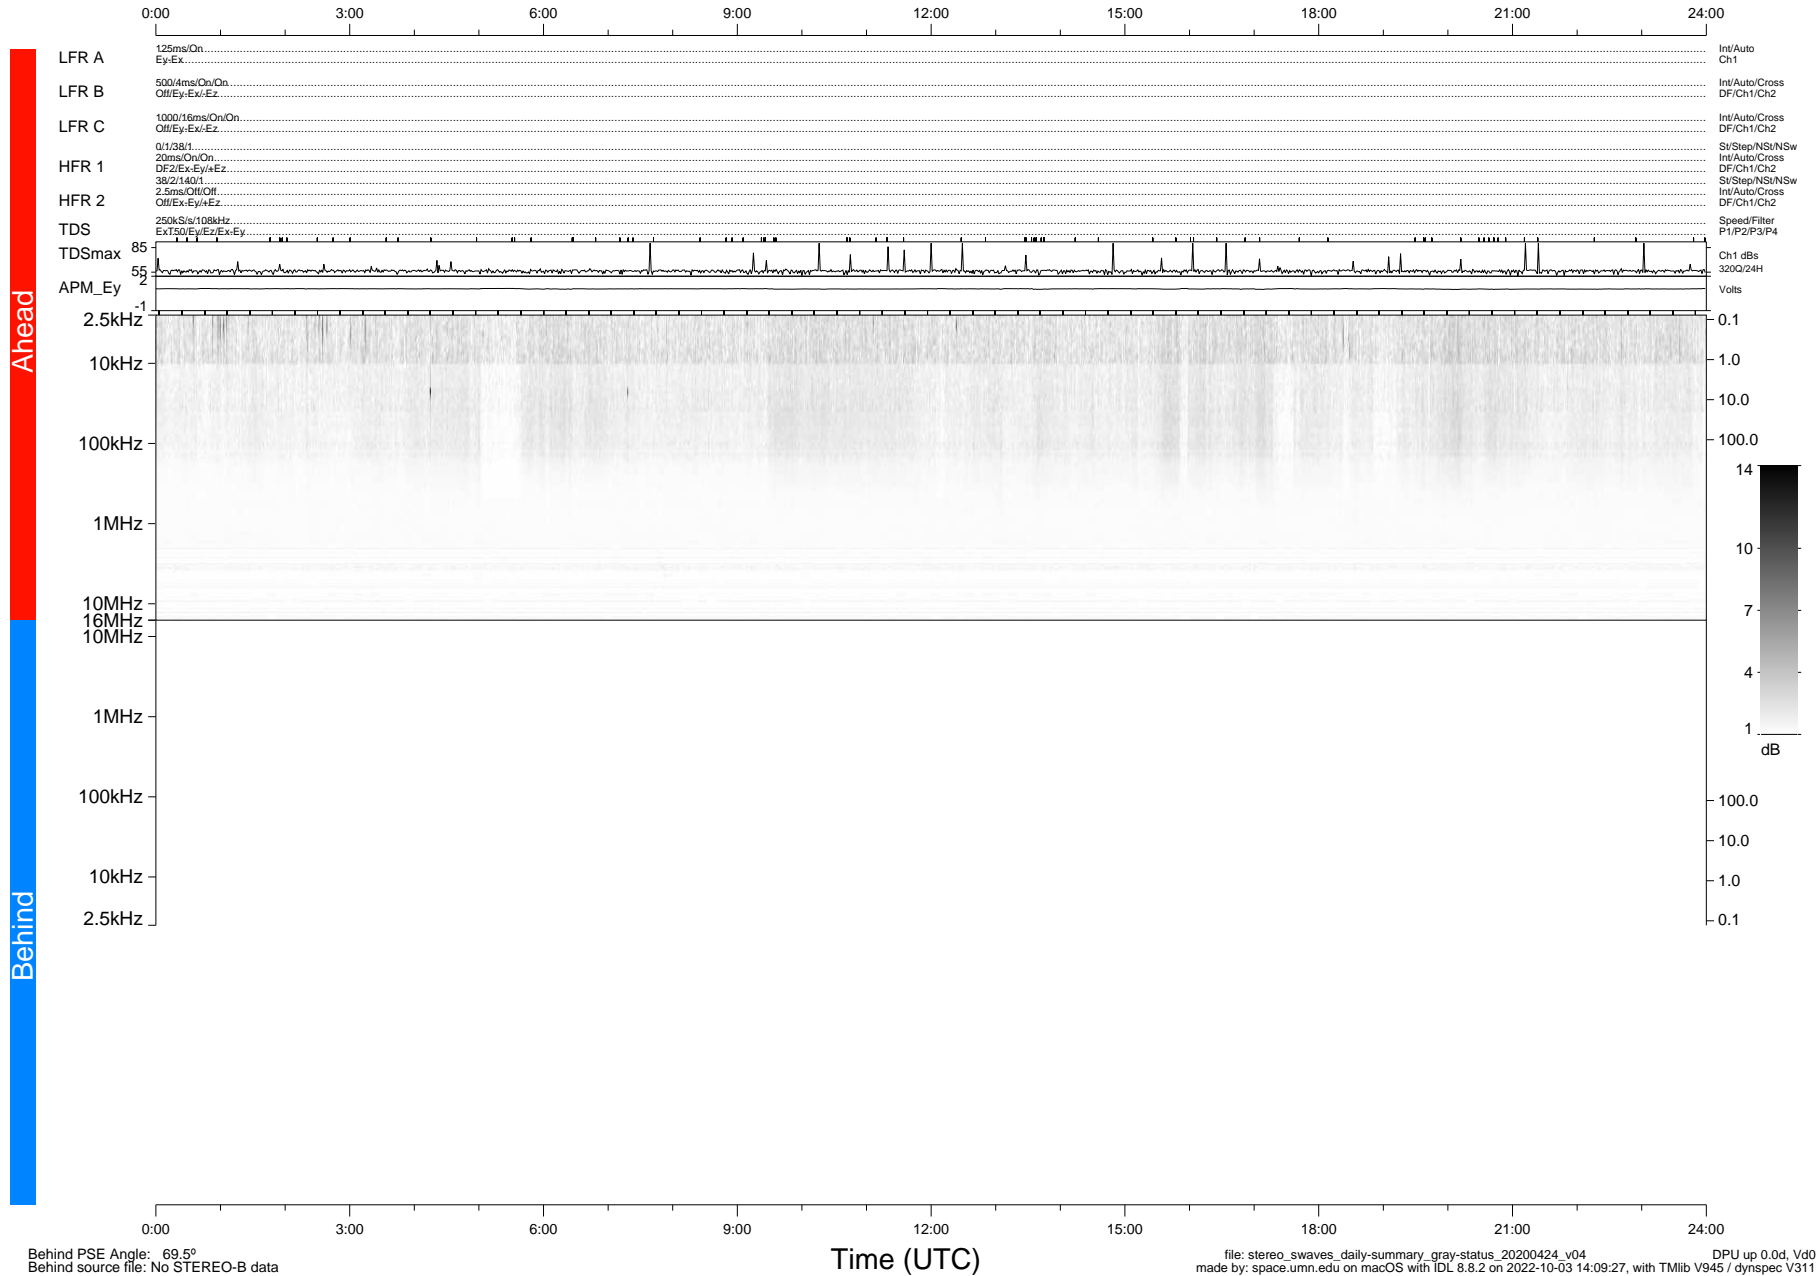

STEREO/WAVES Daily Summary - 24-Apr-2020 (DOY 115)

Ahead source file: swaves_ahead_2020_115_1_05.fin (Recovery: 100.0% HK, 102% Pkts)
 Ahead PSE Angle: -74.6°

DPU up 1752.9d, V412d32

Behind PSE Angle: 69.5°
 Behind source file: No STEREO-B data

file: stereo_swaves_daily-summary_gray-status_20200424_v04
 made by: space.umn.edu on macOS with IDL 8.8.2 on 2022-10-03 14:09:27, with TLib V945 / dynspec V311
 DPU up 0.0d, Vd0