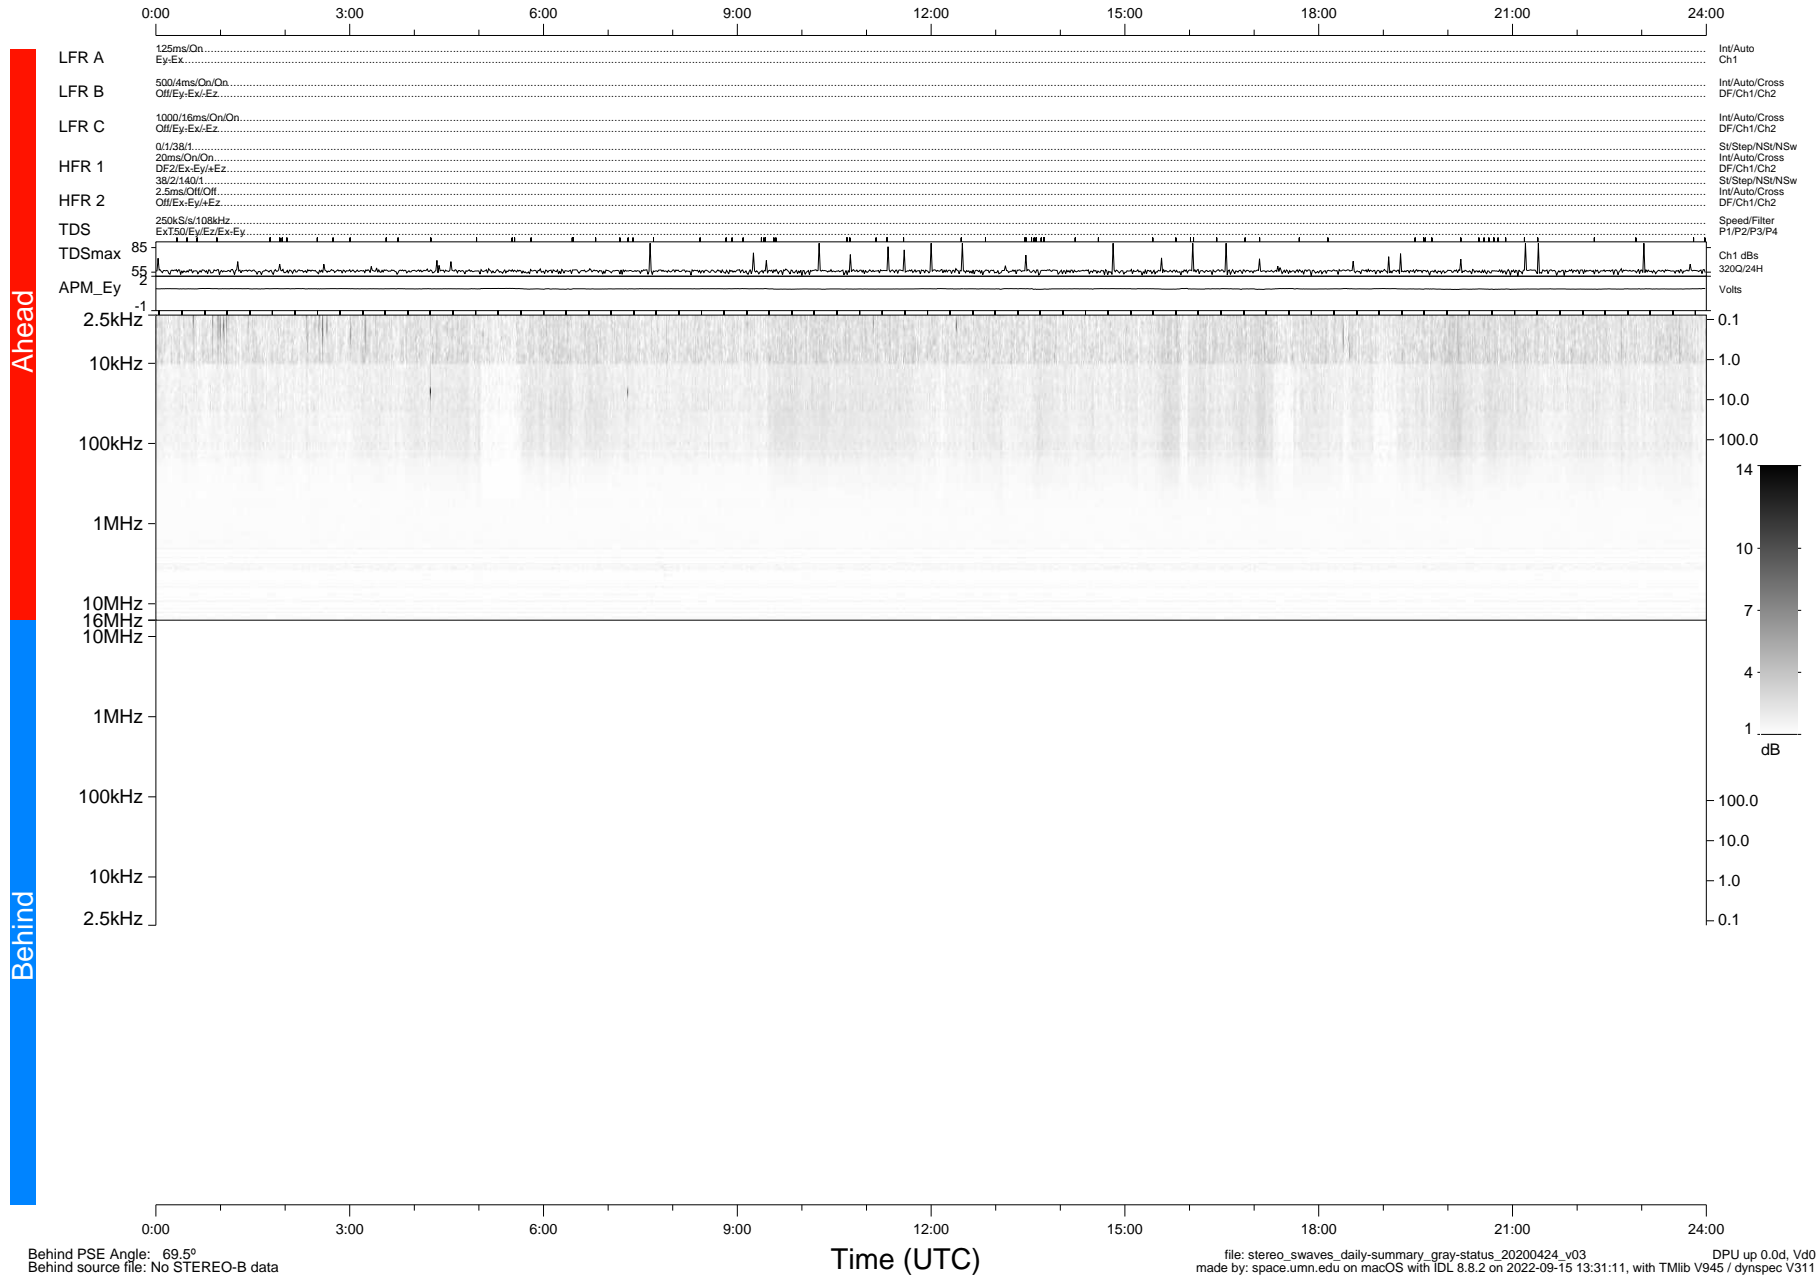

# STEREO/WAVES Daily Summary - 24-Apr-2020 (DOY 115)

Ahead source file: swaves\_ahead\_2020\_115\_1\_05.fin (Recovery: 100.0% HK, 102% Pkts)  
 Ahead PSE Angle: -74.6°

DPU up 1752.9d, V412d32

Behind PSE Angle: 69.5°  
 Behind source file: No STEREO-B data

file: stereo\_swaves\_daily-summary\_gray-status\_20200424\_v03  
 made by: space.umn.edu on macOS with IDL 8.8.2 on 2022-09-15 13:31:11, with TLib V945 / dynspec V311  
 DPU up 0.0d, Vd0