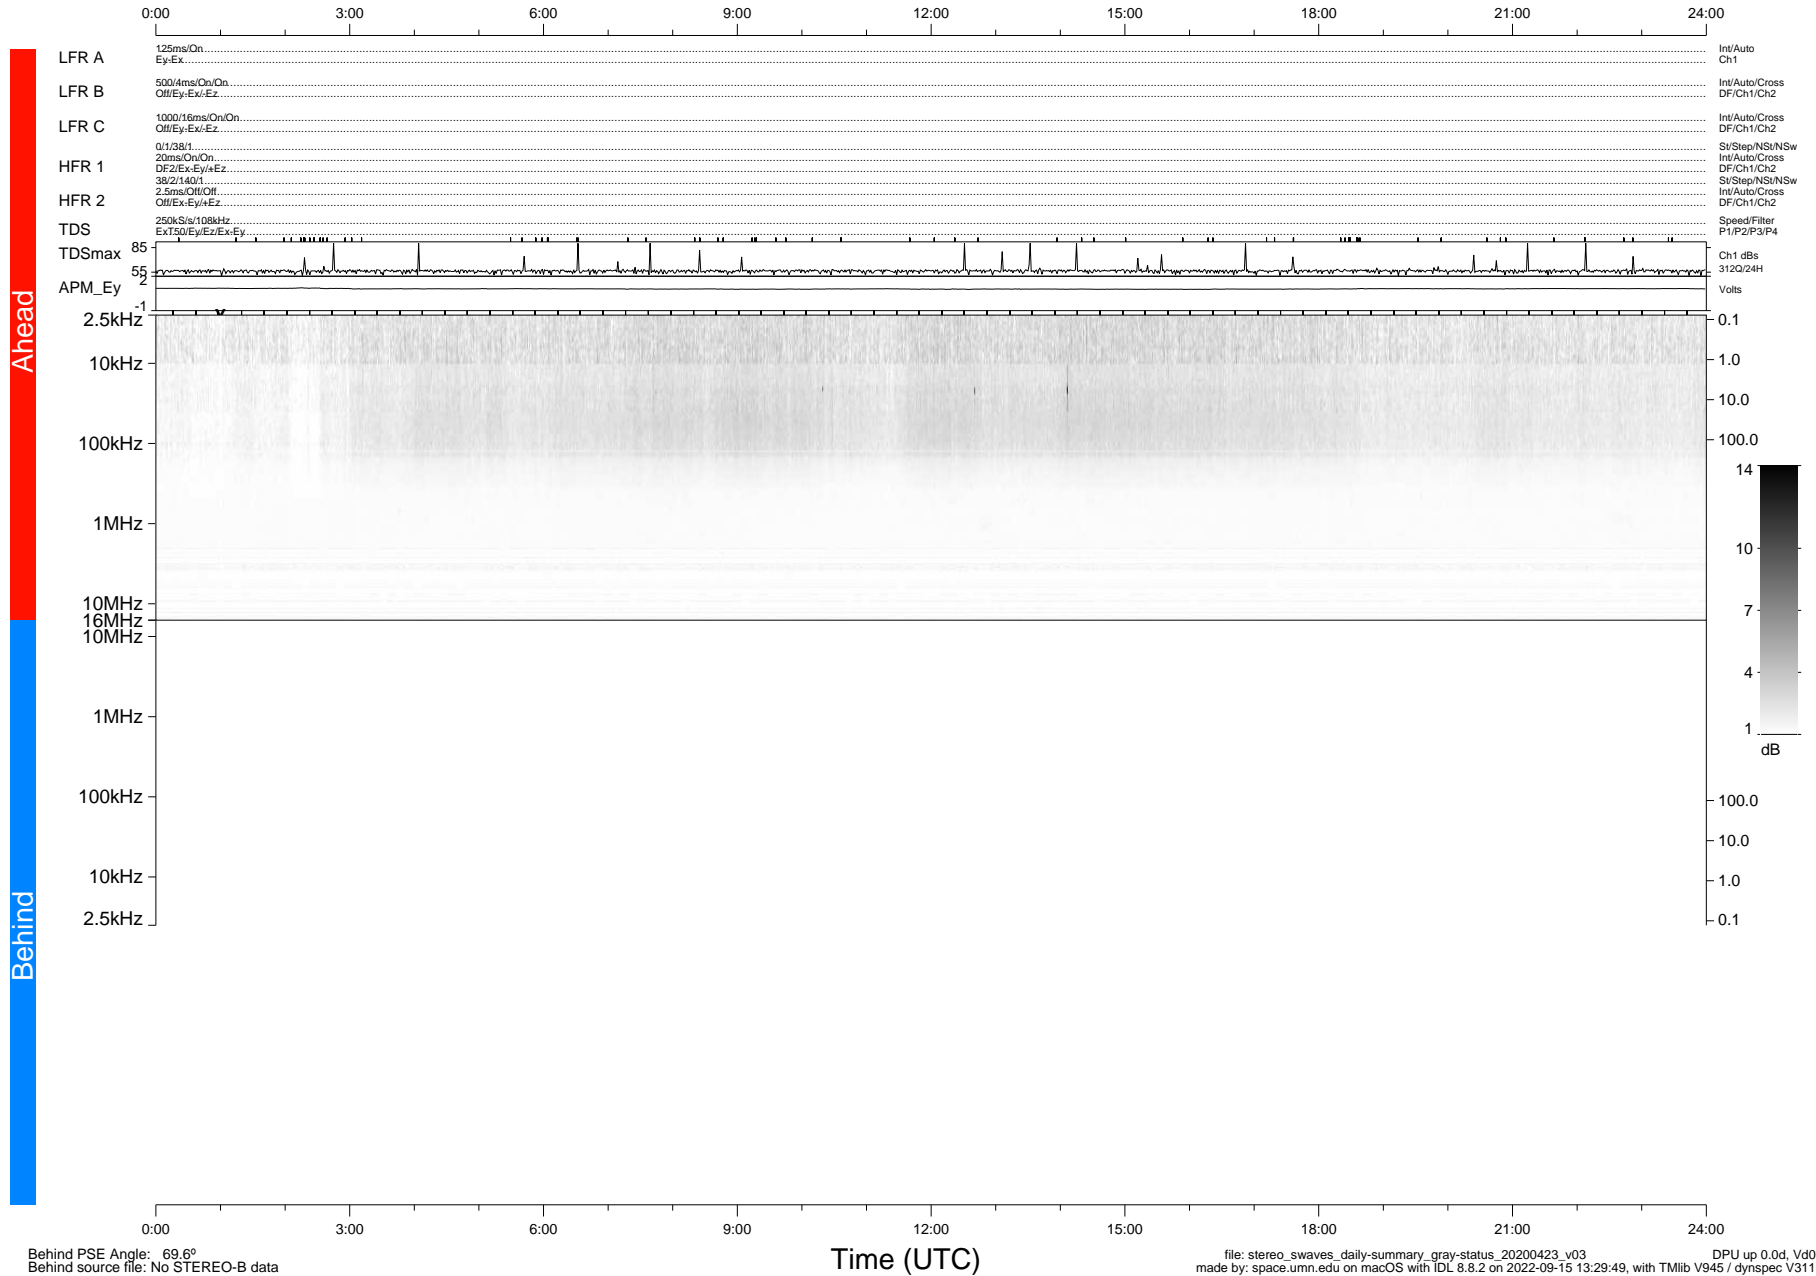

STEREO/WAVES Daily Summary - 23-Apr-2020 (DOY 114)

Ahead source file: swaves_ahead_2020_114_1_05.fin (Recovery: 100.0% HK, 100% Pkts)
 Ahead PSE Angle: -74.6°

DPU up 1751.9d, V412d32

Behind PSE Angle: 69.6°
 Behind source file: No STEREO-B data

file: stereo_swaves_daily-summary_gray-status_20200423_v03 DPU up 0.0d, Vd0
 made by: space.umn.edu on macOS with IDL 8.8.2 on 2022-09-15 13:29:49, with TLib V945 / dynspec V311