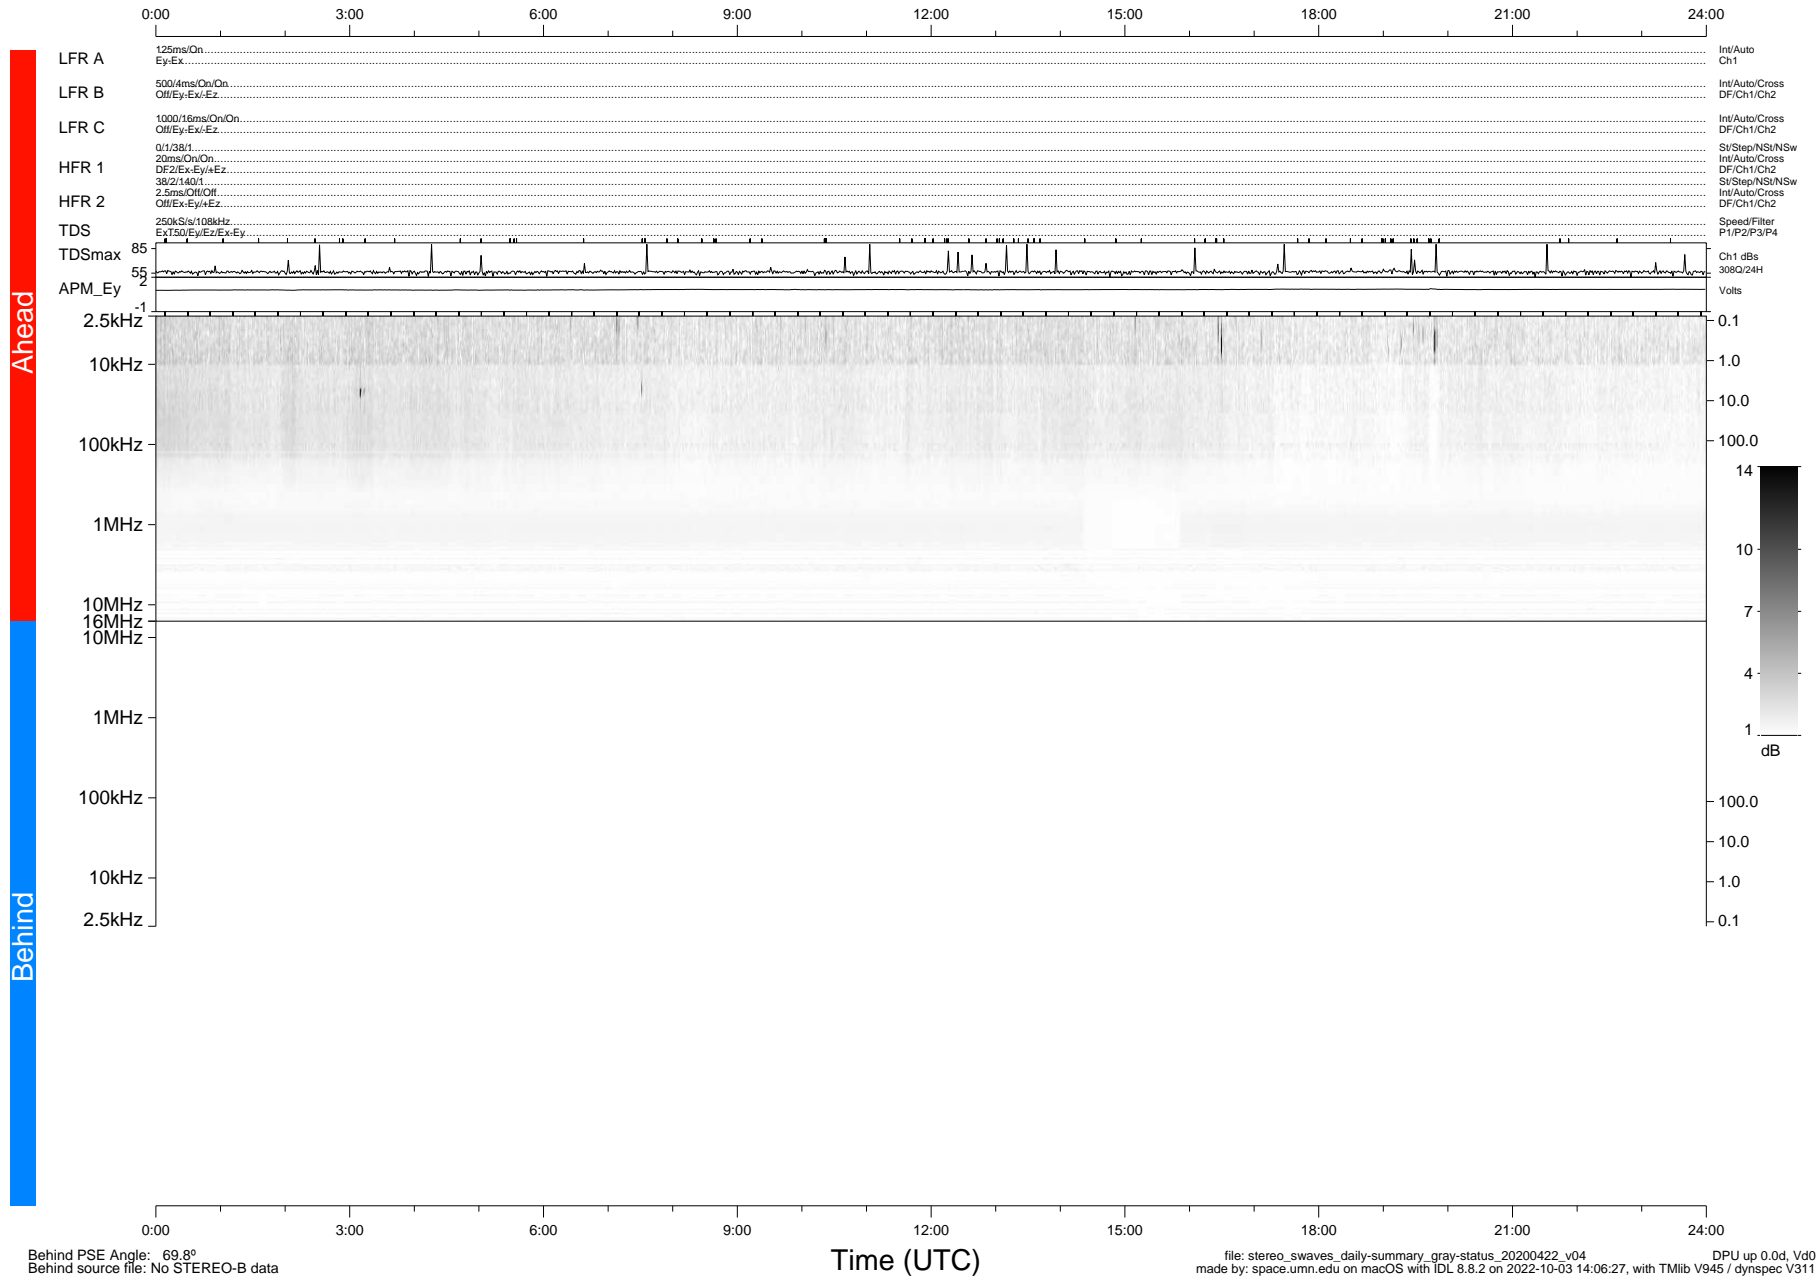

# STEREO/WAVES Daily Summary - 22-Apr-2020 (DOY 113)

Ahead source file: swaves\_ahead\_2020\_113\_1\_05.fin (Recovery: 100.0% HK, 100% Pkts)  
 Ahead PSE Angle: -74.7°

DPU up 1750.9d, V412d32

Behind PSE Angle: 69.8°  
 Behind source file: No STEREO-B data

file: stereo\_swaves\_daily-summary\_gray-status\_20200422\_v04 DPU up 0.0d, Vd0  
 made by: space.umn.edu on macOS with IDL 8.8.2 on 2022-10-03 14:06:27, with Tlib V945 / dynspec V311