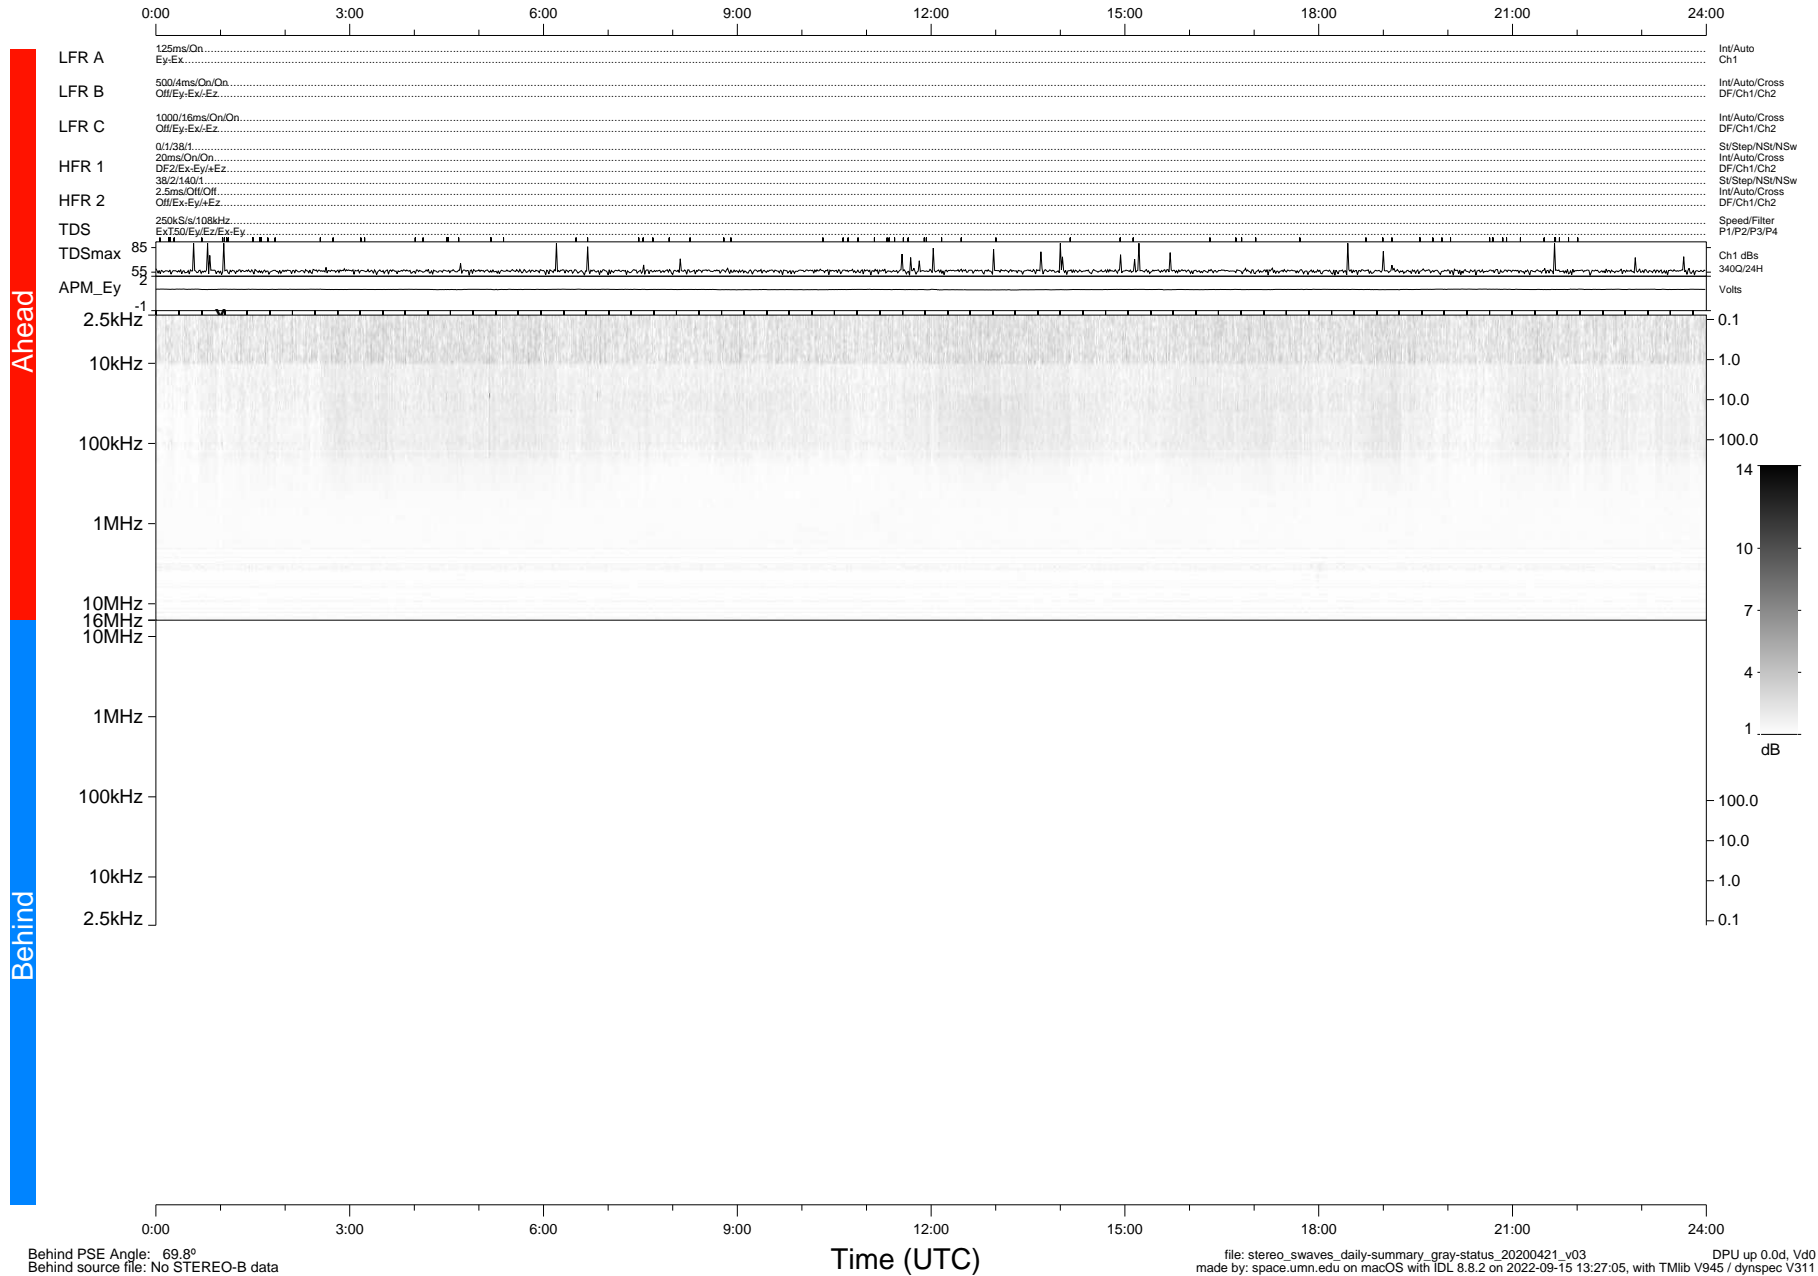

# STEREO/WAVES Daily Summary - 21-Apr-2020 (DOY 112)

Ahead source file: swaves\_ahead\_2020\_112\_1\_05.fin (Recovery: 100.0% HK, 105% Pkts)  
 Ahead PSE Angle: -74.8°

DPU up 1749.9d, V412d32

Behind PSE Angle: 69.8°  
 Behind source file: No STEREO-B data

file: stereo\_swaves\_daily-summary\_gray-status\_20200421\_v03  
 made by: space.umn.edu on macOS with IDL 8.8.2 on 2022-09-15 13:27:05, with TLib V945 / dynspec V311  
 DPU up 0.0d, Vd0