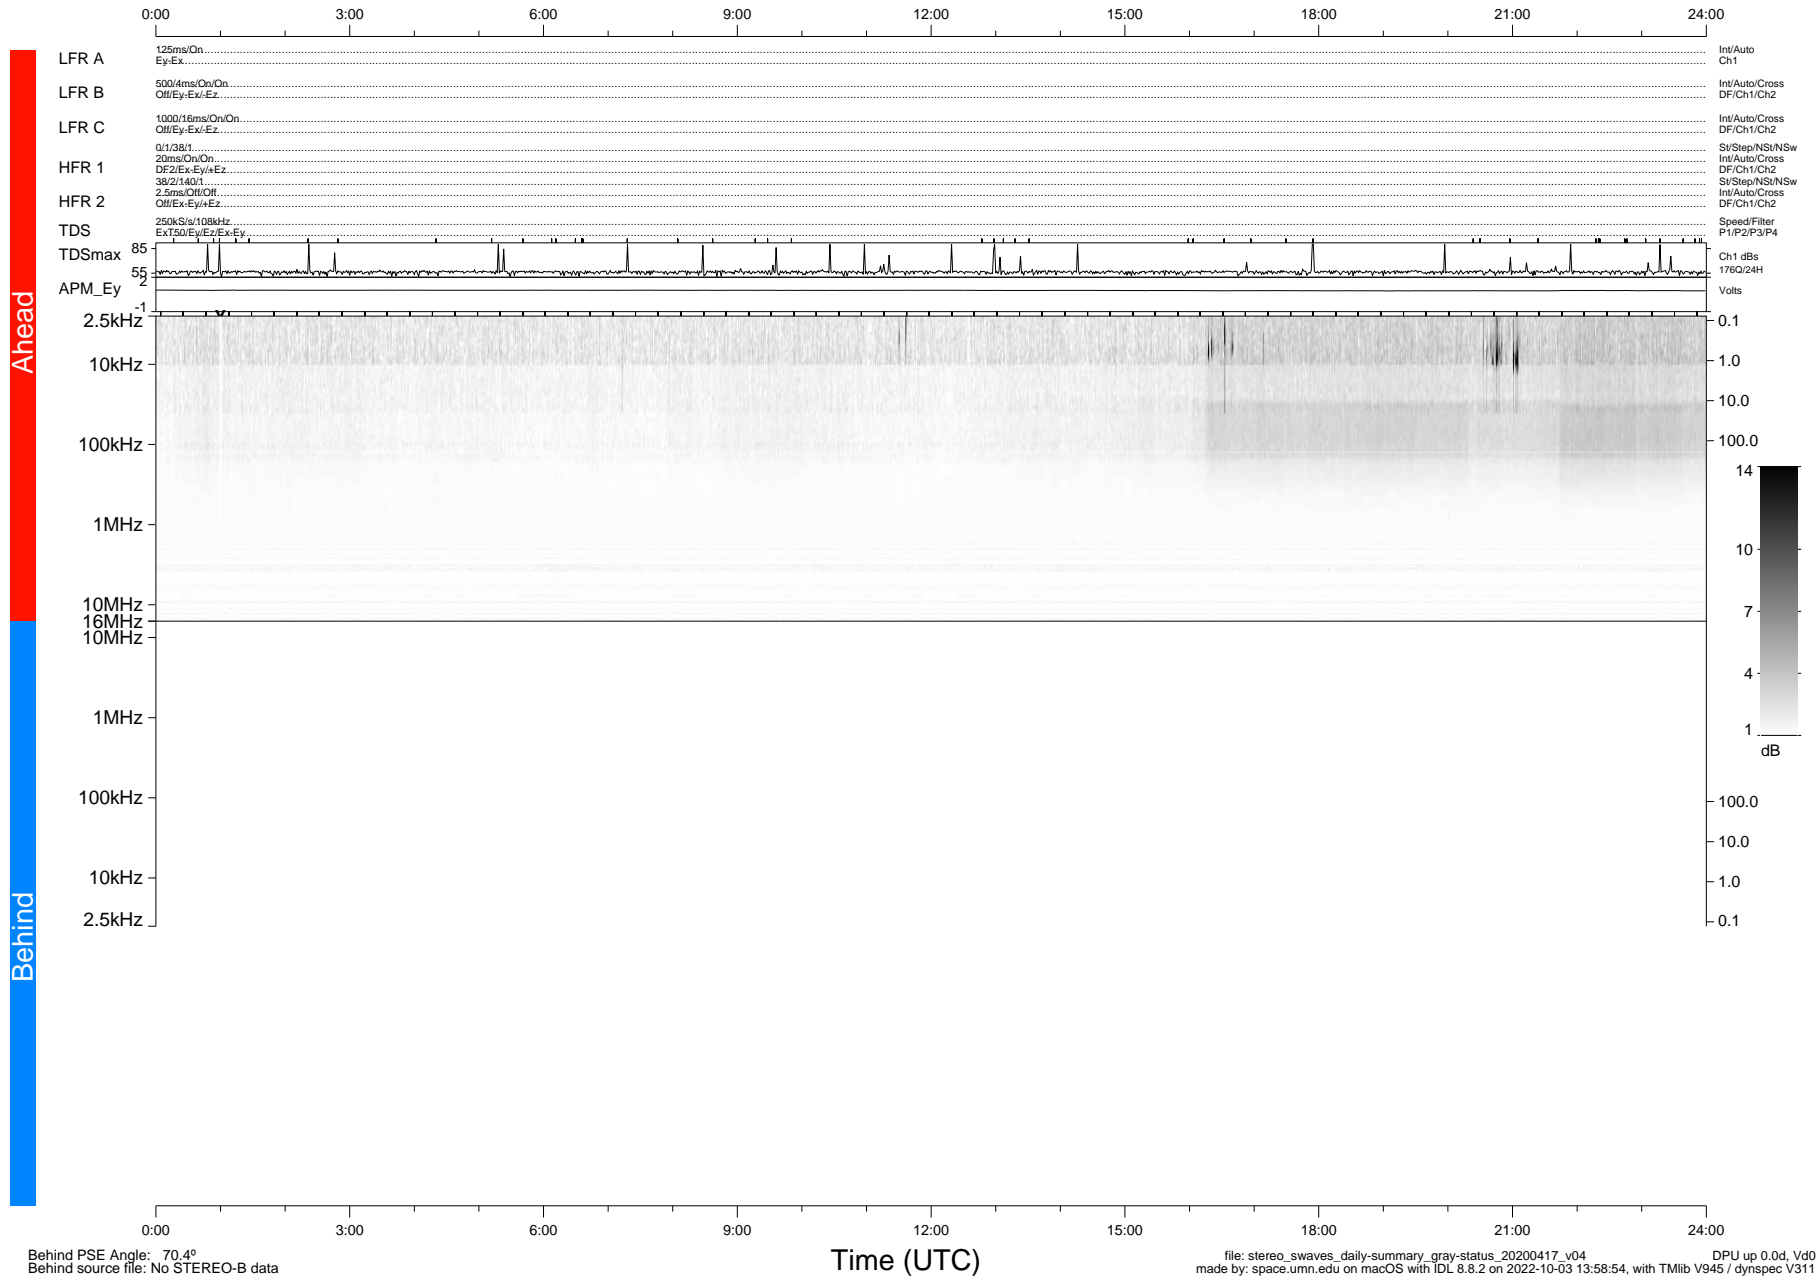

# STEREO/WAVES Daily Summary - 17-Apr-2020 (DOY 108)

Ahead source file: swaves\_ahead\_2020\_108\_1\_05.fin (Recovery: 100.0% HK, 81% Pkts)  
 Ahead PSE Angle: -74.9°

DPU up 1745.9d, V412d32

Behind PSE Angle: 70.4°  
 Behind source file: No STEREO-B data

file: stereo\_swaves\_daily-summary\_gray-status\_20200417\_v04 DPU up 0.0d, Vd0  
 made by: space.umn.edu on macOS with IDL 8.8.2 on 2022-10-03 13:58:54, with Tlib V945 / dynspec V311