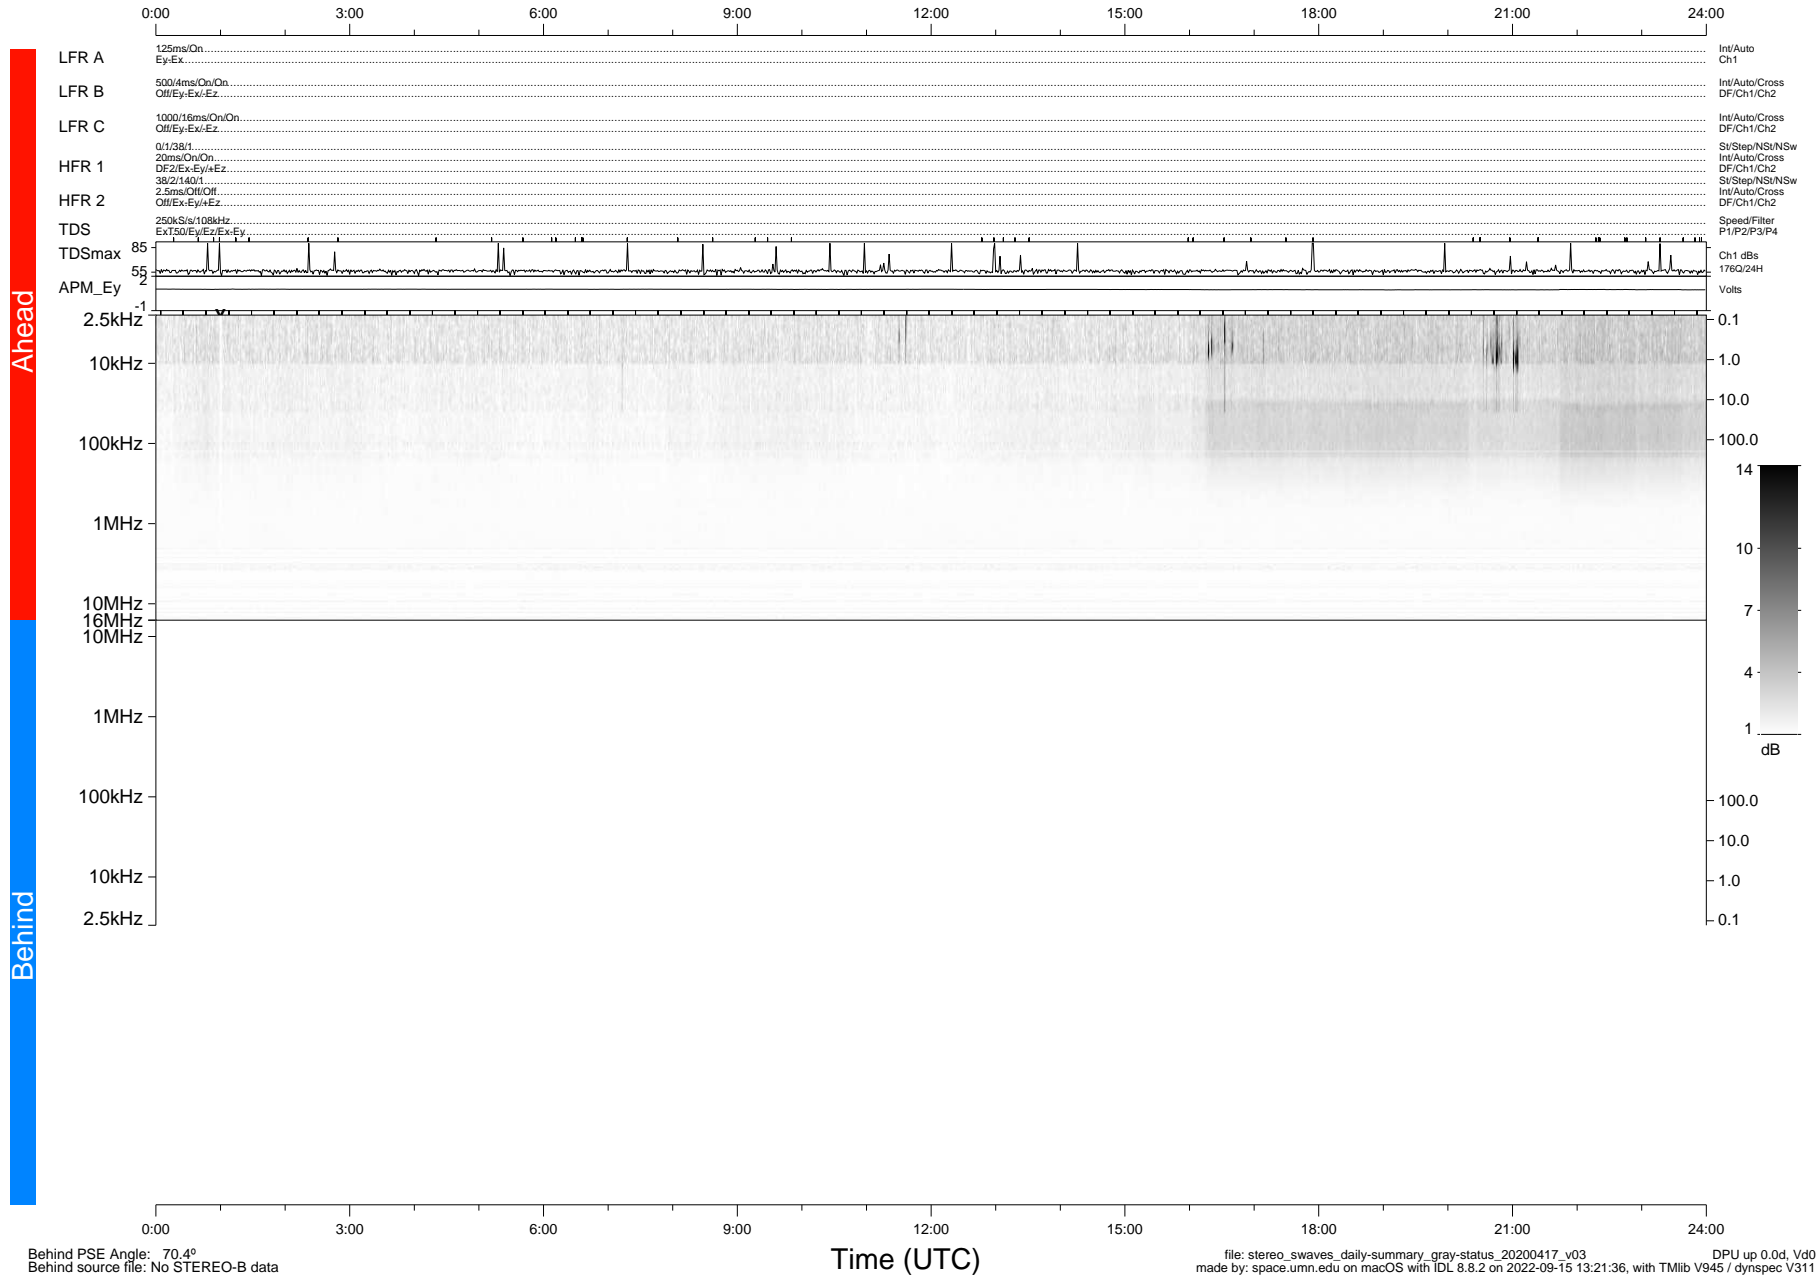

STEREO/WAVES Daily Summary - 17-Apr-2020 (DOY 108)

Ahead source file: swaves_ahead_2020_108_1_05.fin (Recovery: 100.0% HK, 81% Pkts)
 Ahead PSE Angle: -74.9°

DPU up 1745.9d, V412d32

Behind PSE Angle: 70.4°
 Behind source file: No STEREO-B data

file: stereo_swaves_daily-summary_gray-status_20200417_v03
 made by: space.umn.edu on macOS with IDL 8.8.2 on 2022-09-15 13:21:36, with Tlib V945 / dynspec V311
 DPU up 0.0d, Vd0