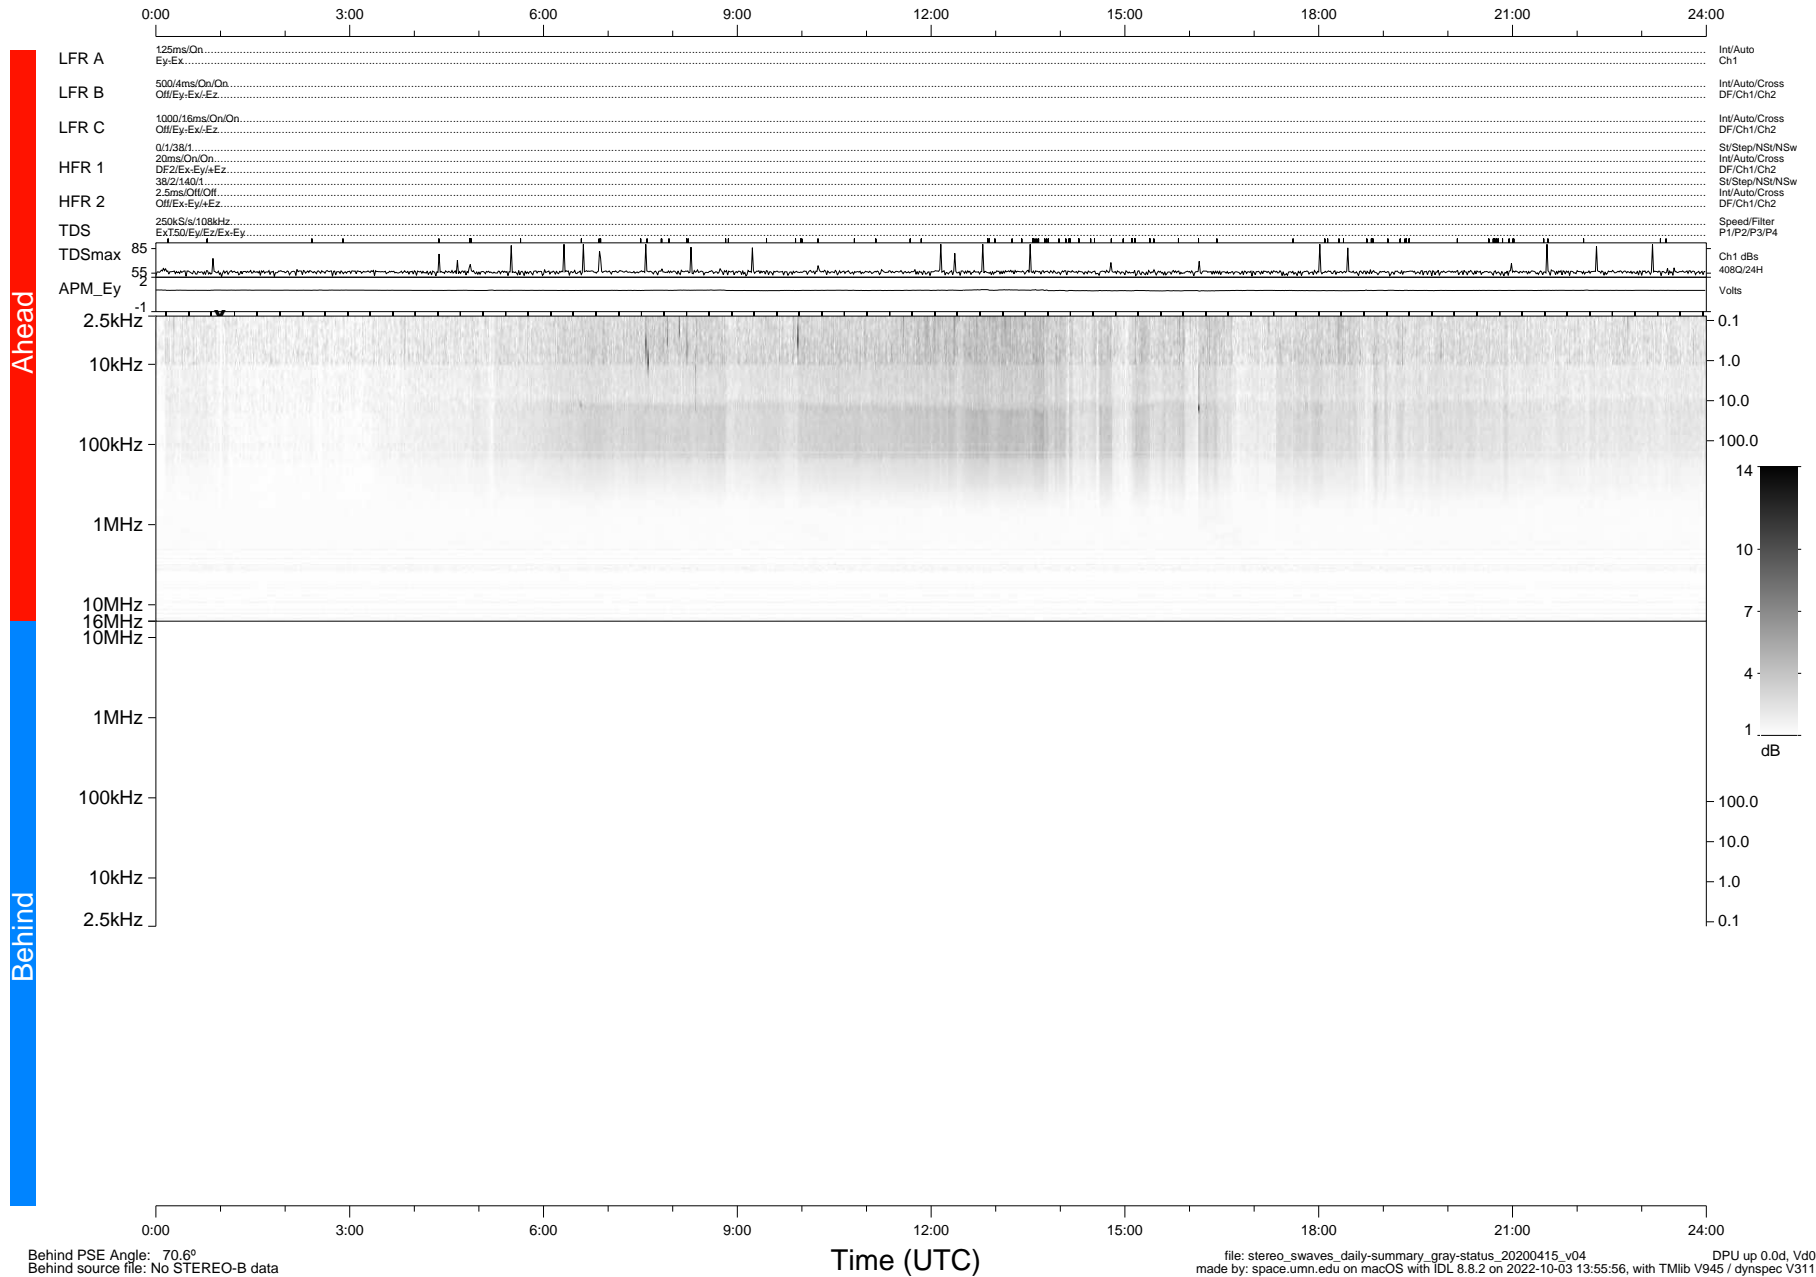

# STEREO/WAVES Daily Summary - 15-Apr-2020 (DOY 106)

Ahead source file: swaves\_ahead\_2020\_106\_1\_05.fin (Recovery: 100.0% HK, 115% Pkts)  
 Ahead PSE Angle: -75.1°

DPU up 1743.9d, V412d32

Behind PSE Angle: 70.6°  
 Behind source file: No STEREO-B data

file: stereo\_swaves\_daily-summary\_gray-status\_20200415\_v04 DPU up 0.0d, Vd0  
 made by: space.umn.edu on macOS with IDL 8.8.2 on 2022-10-03 13:55:56, with TLib V945 / dynspec V311