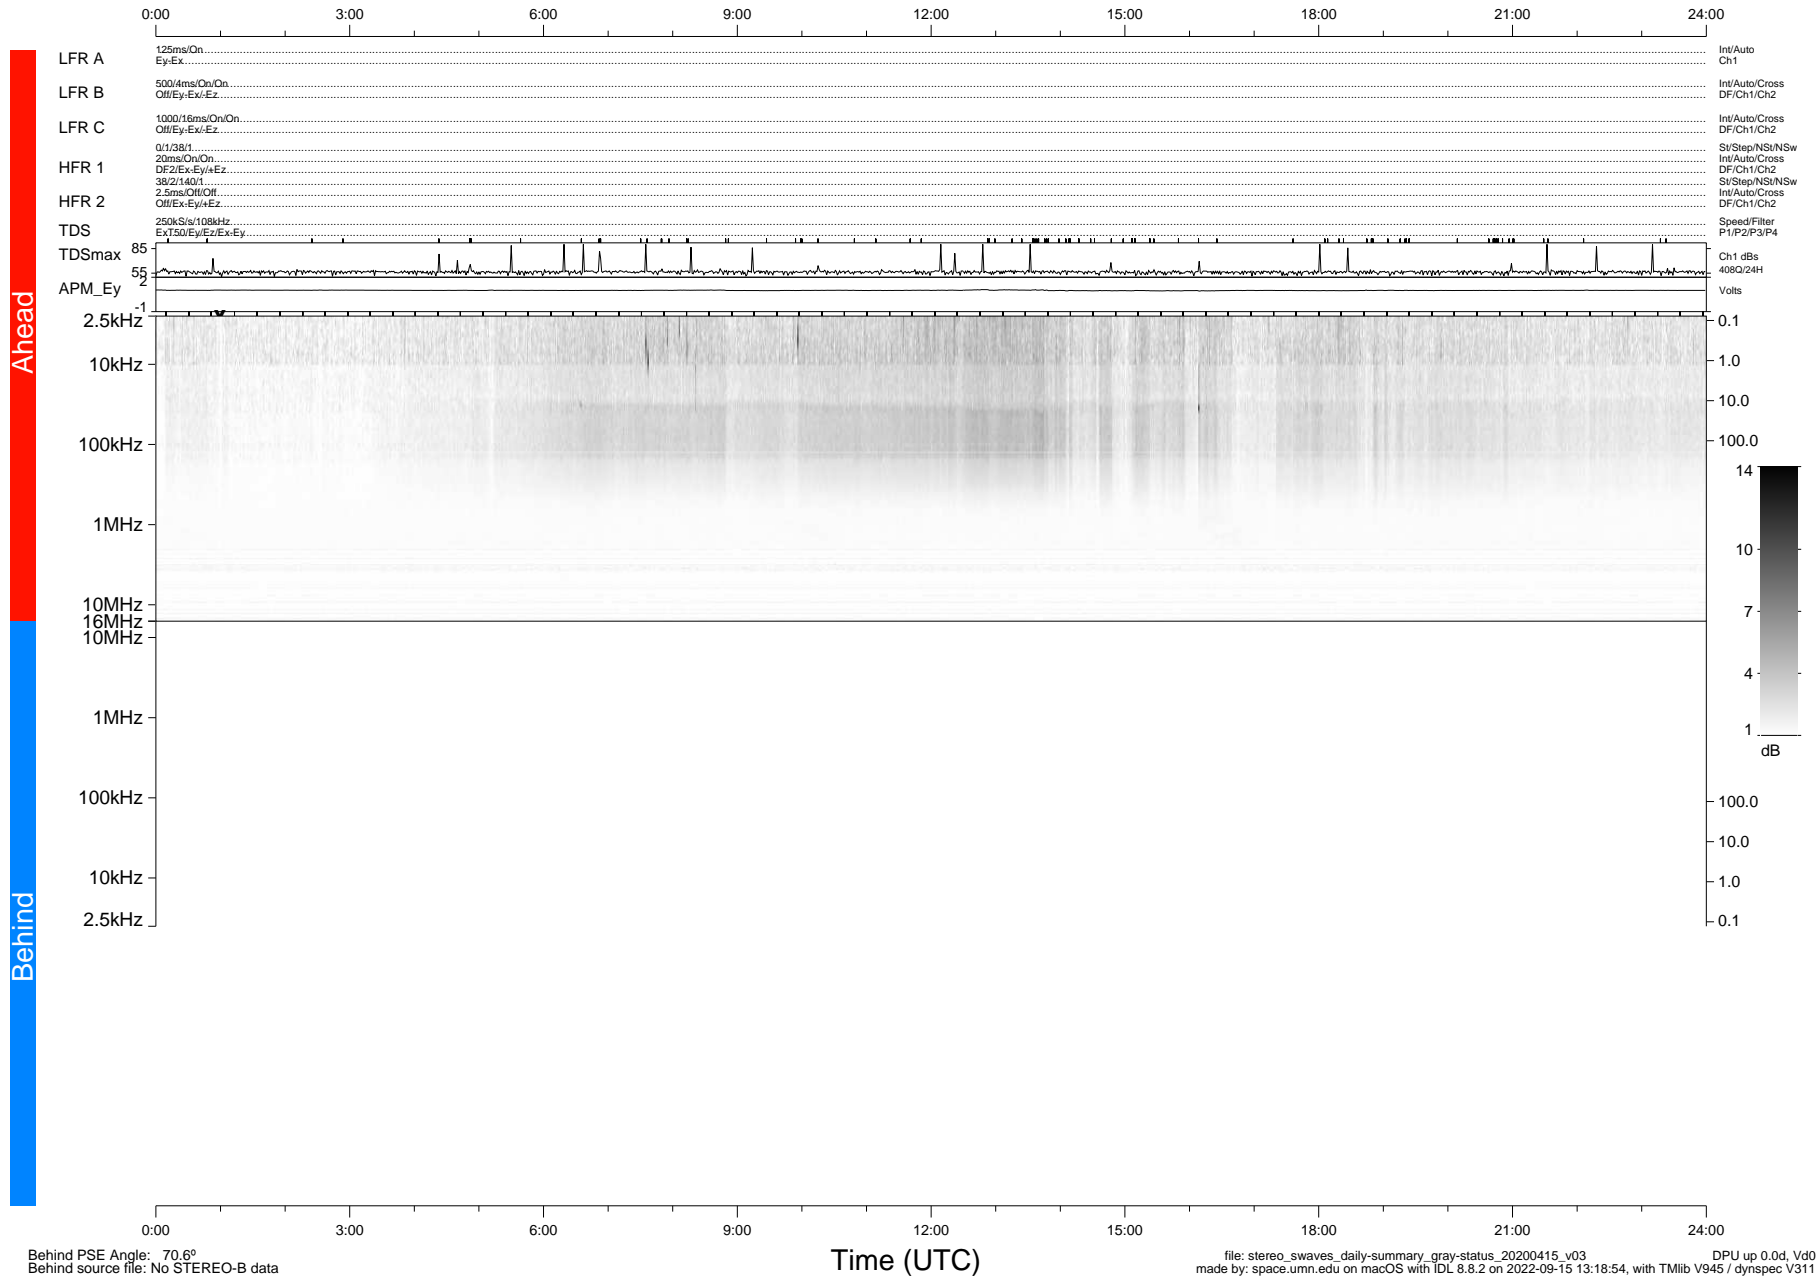

STEREO/WAVES Daily Summary - 15-Apr-2020 (DOY 106)

Ahead source file: swaves_ahead_2020_106_1_05.fin (Recovery: 100.0% HK, 115% Pkts)
 Ahead PSE Angle: -75.1°

DPU up 1743.9d, V412d32

Behind PSE Angle: 70.6°
 Behind source file: No STEREO-B data

file: stereo_swaves_daily-summary_gray-status_20200415_v03
 made by: space.umn.edu on macOS with IDL 8.8.2 on 2022-09-15 13:18:54, with Tlib V945 / dynspec V311
 DPU up 0.0d, Vd0