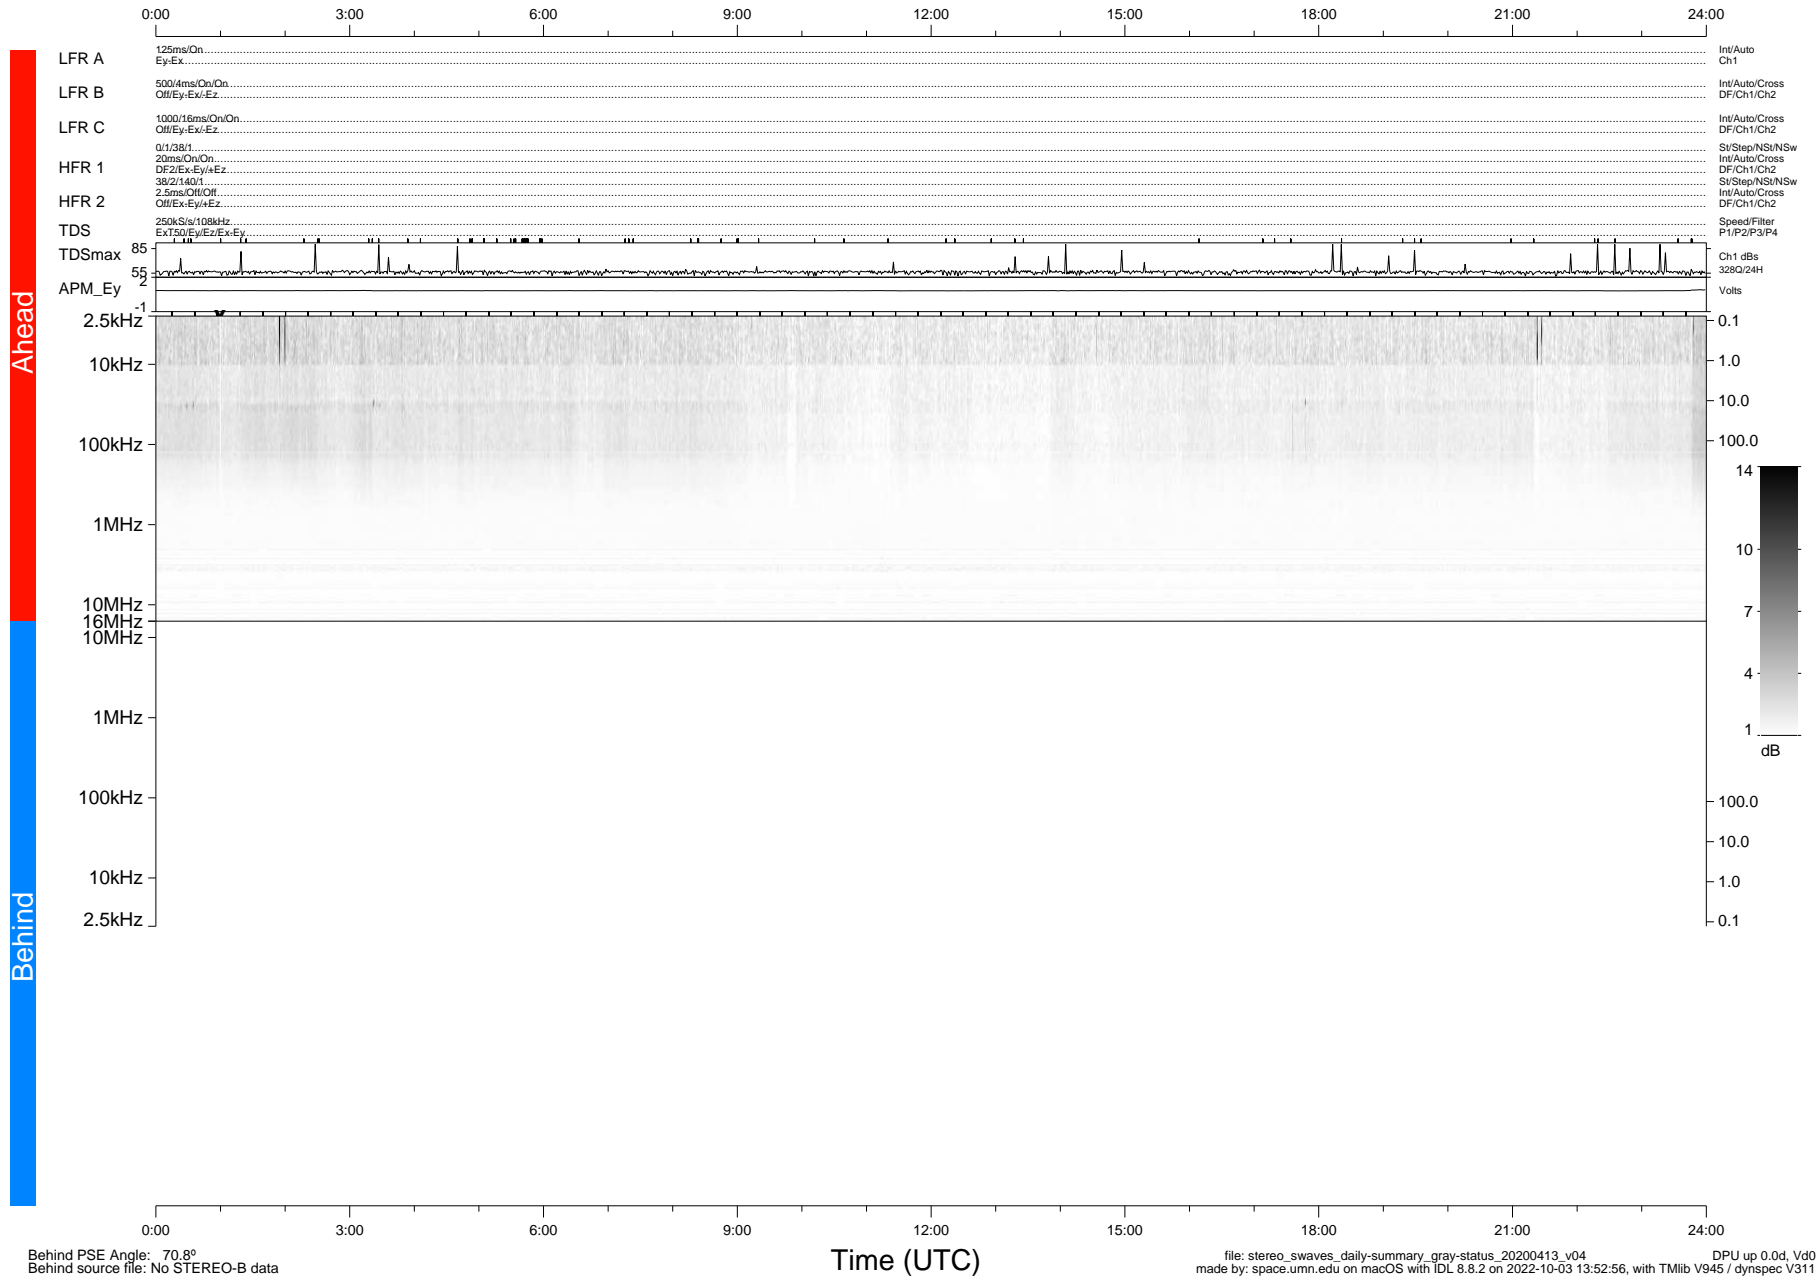

STEREO/WAVES Daily Summary - 13-Apr-2020 (DOY 104)

Ahead source file: swaves_ahead_2020_104_1_05.fin (Recovery: 100.0% HK, 103% Pkts)
 Ahead PSE Angle: -75.2°

DPU up 1741.9d, V412d32

Behind PSE Angle: 70.8°
 Behind source file: No STEREO-B data

file: stereo_swaves_daily-summary_gray-status_20200413_v04
 made by: space.umn.edu on macOS with IDL 8.8.2 on 2022-10-03 13:52:56, with Tlib V945 / dynspec V311
 DPU up 0.0d, Vd0