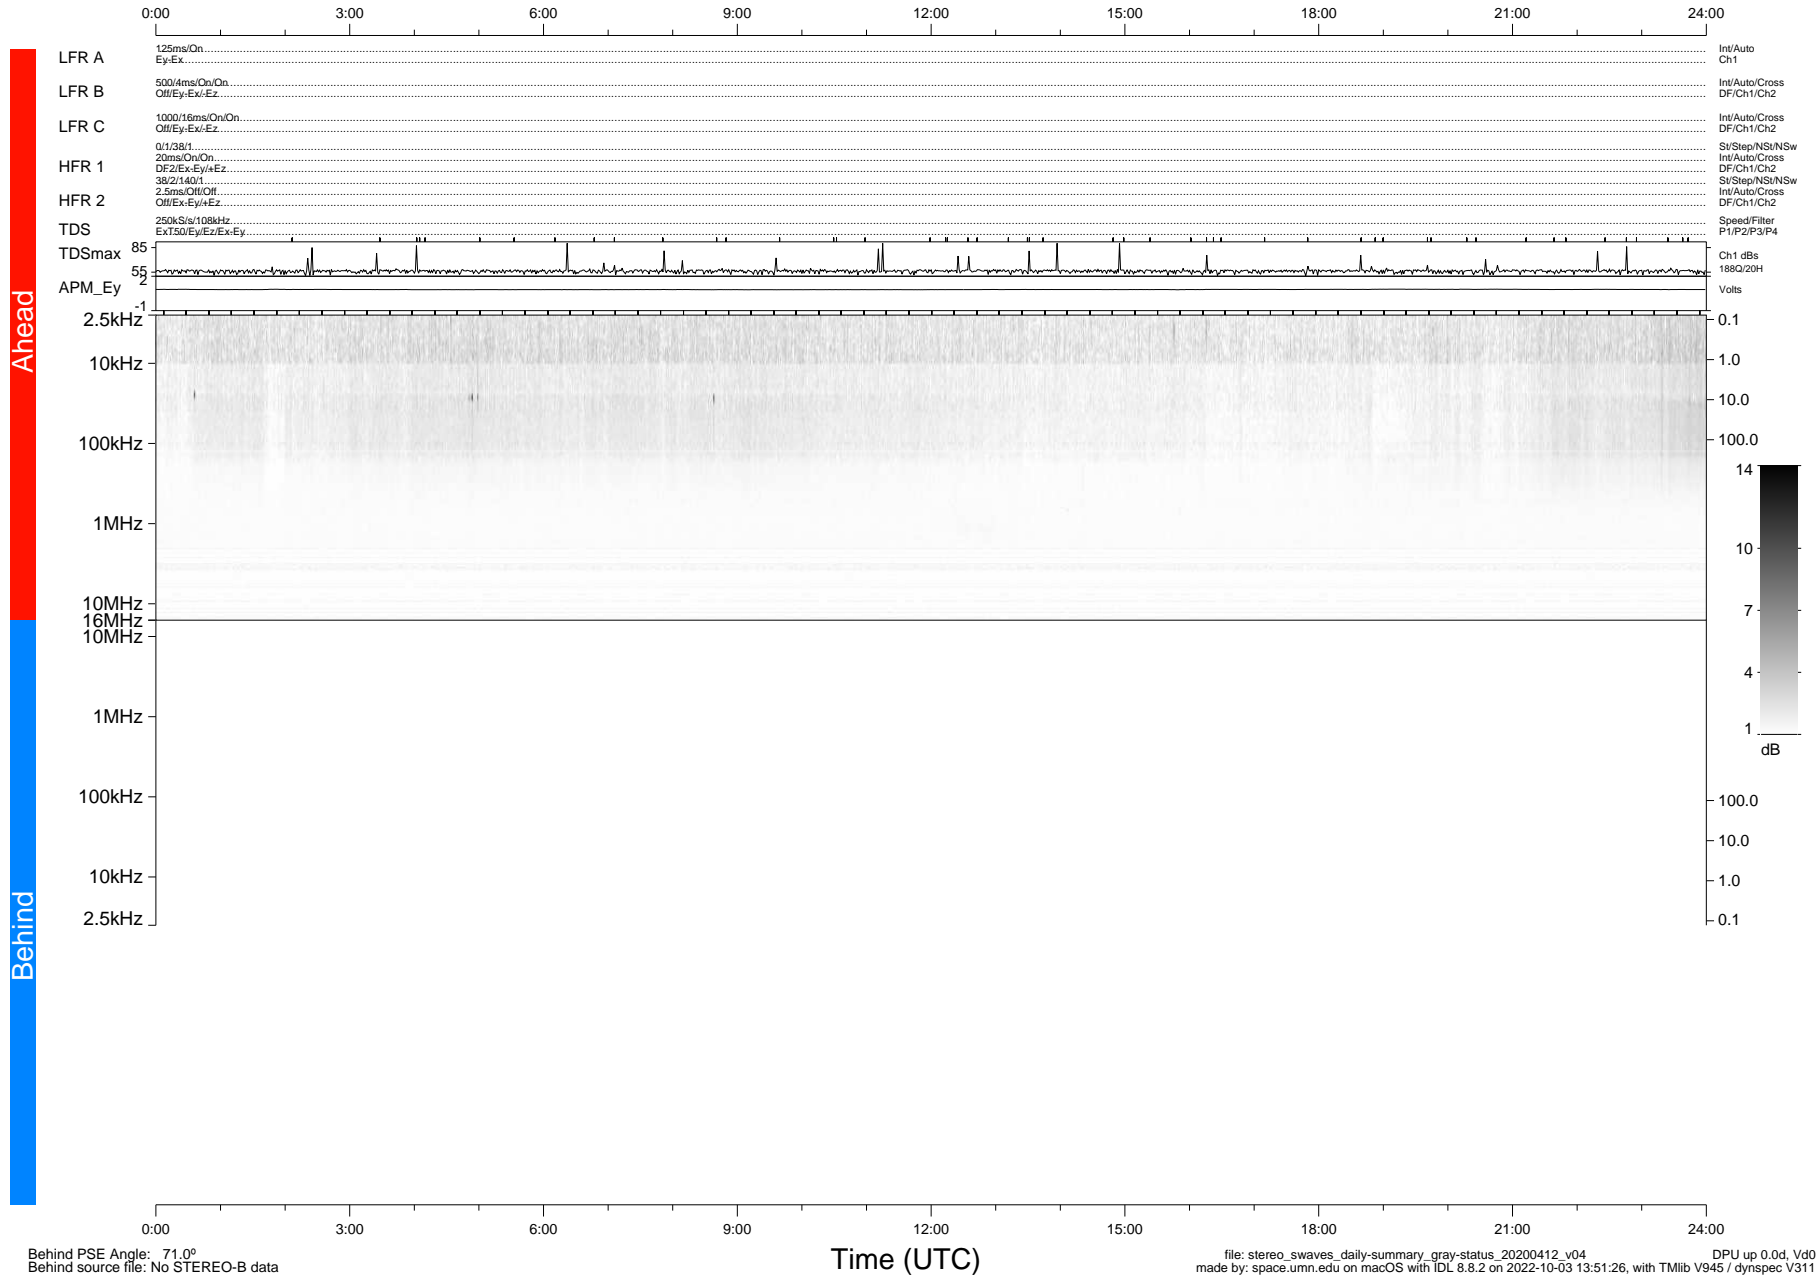

STEREO/WAVES Daily Summary - 12-Apr-2020 (DOY 103)

Ahead source file: swaves_ahead_2020_103_1_05.fin (Recovery: 100.0% HK, 82% Pkts)
 Ahead PSE Angle: -75.2°

DPU up 1740.9d, V412d32

Behind PSE Angle: 71.0°
 Behind source file: No STEREO-B data

file: stereo_swaves_daily-summary_gray-status_20200412_v04
 made by: space.umn.edu on macOS with IDL 8.8.2 on 2022-10-03 13:51:26, with TLib V945 / dynspec V311
 DPU up 0.0d, Vd0