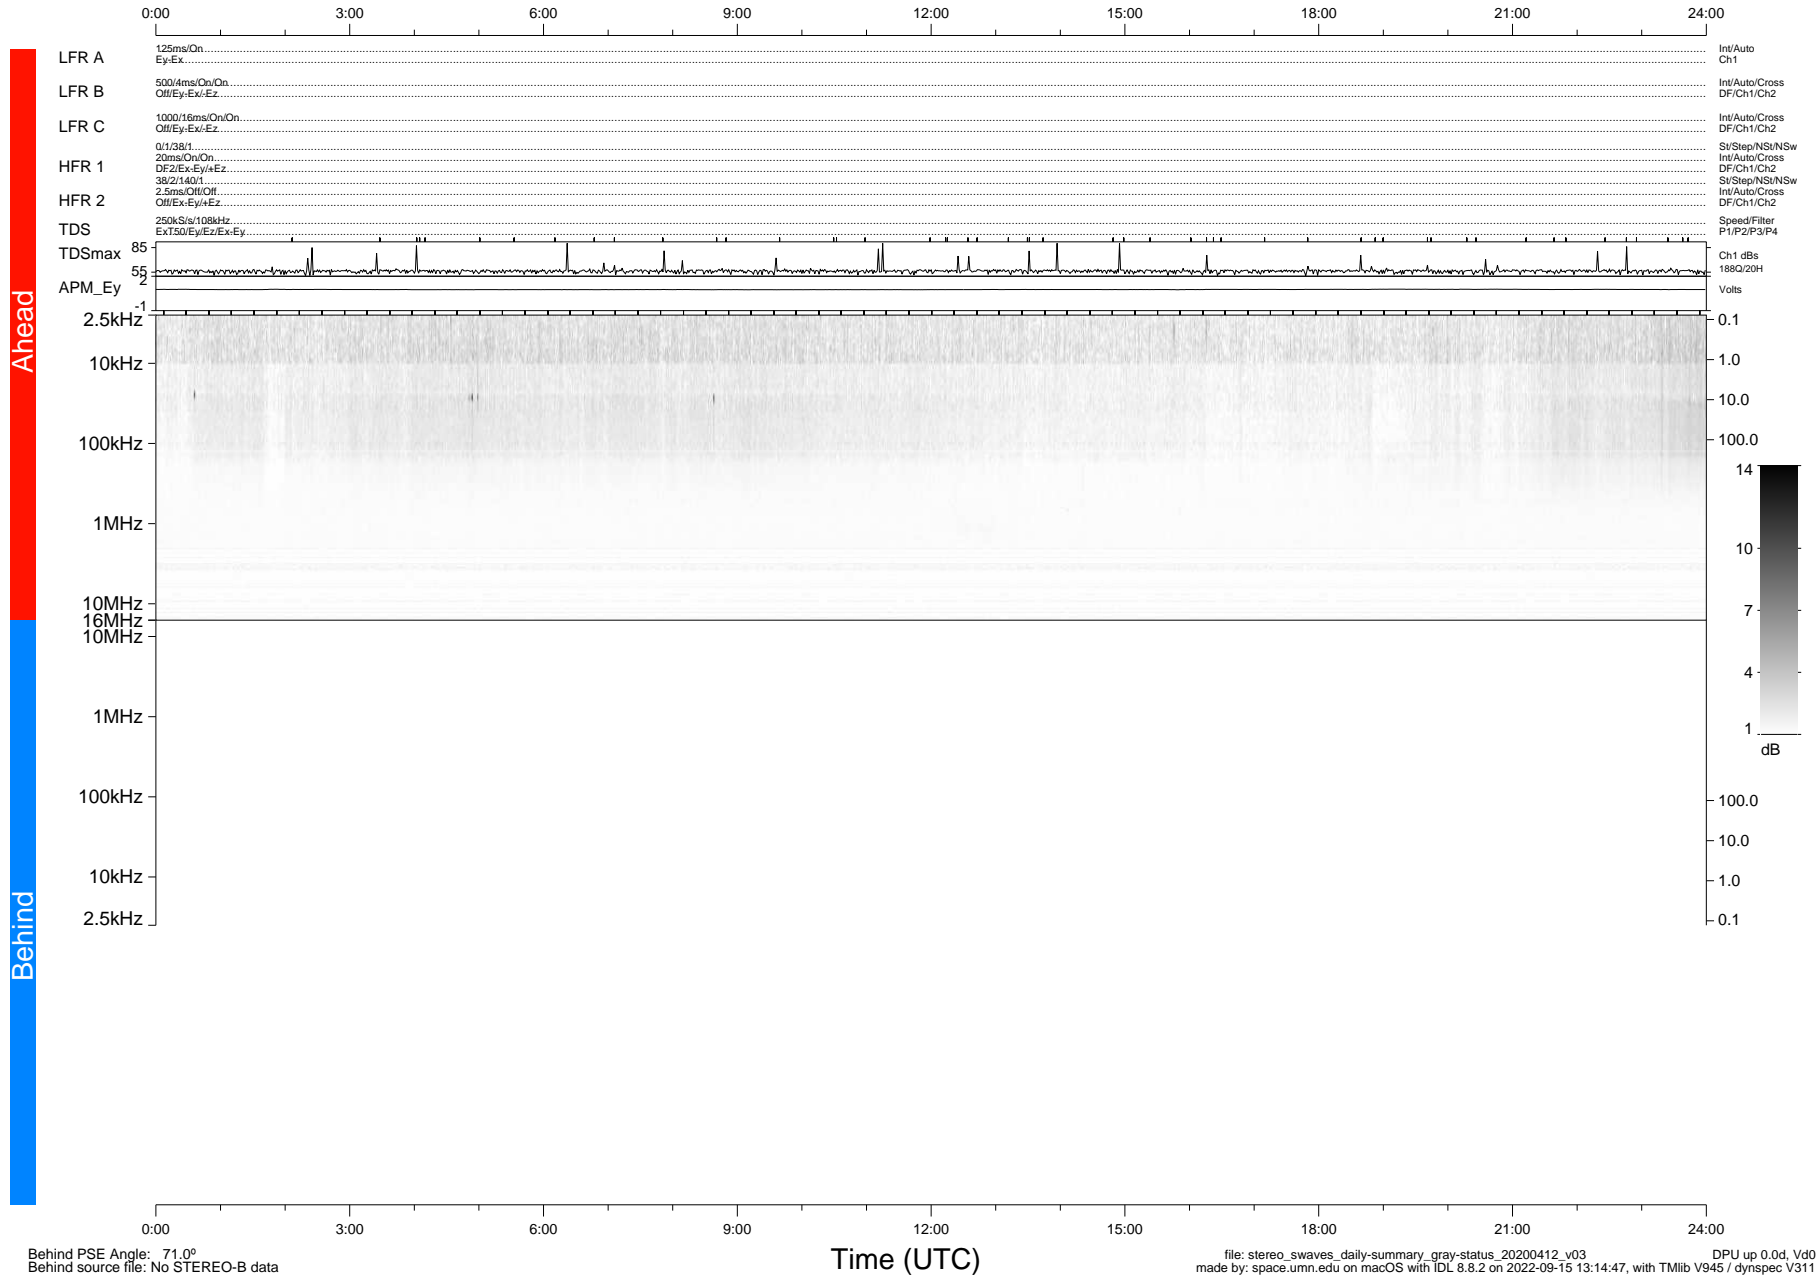

STEREO/WAVES Daily Summary - 12-Apr-2020 (DOY 103)

Ahead source file: swaves_ahead_2020_103_1_05.fin (Recovery: 100.0% HK, 82% Pkts)
 Ahead PSE Angle: -75.2°

DPU up 1740.9d, V412d32

Behind PSE Angle: 71.0°
 Behind source file: No STEREO-B data

file: stereo_swaves_daily-summary_gray-status_20200412_v03
 made by: space.umn.edu on macOS with IDL 8.8.2 on 2022-09-15 13:14:47, with TLib V945 / dynspec V311
 DPU up 0.0d, Vd0