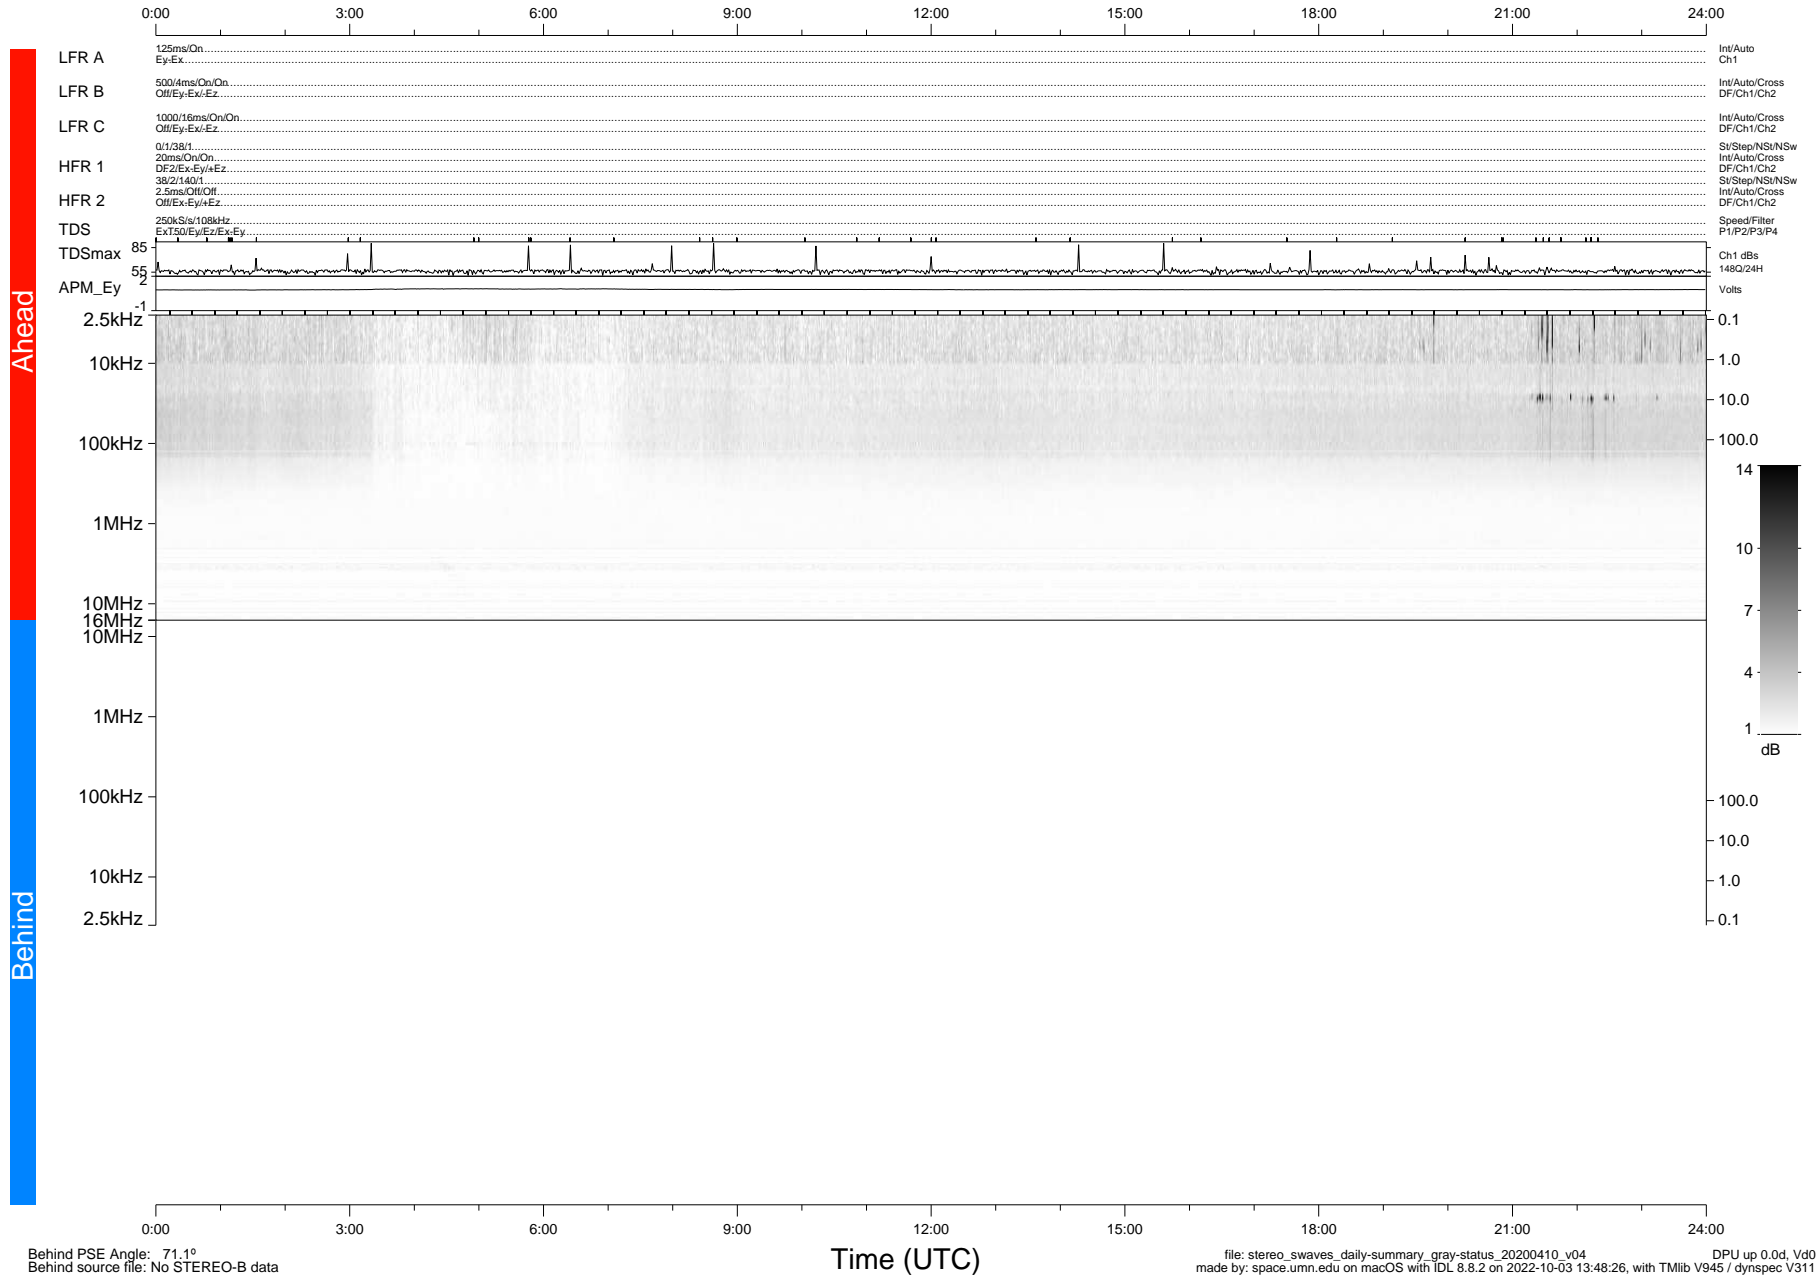

STEREO/WAVES Daily Summary - 10-Apr-2020 (DOY 101)

Ahead source file: swaves_ahead_2020_101_1_05.fin (Recovery: 100.0% HK, 76% Pkts)
 Ahead PSE Angle: -75.4°

DPU up 1738.9d, V412d32

Behind PSE Angle: 71.1°
 Behind source file: No STEREO-B data

file: stereo_swaves_daily-summary_gray-status_20200410_v04
 made by: space.umn.edu on macOS with IDL 8.8.2 on 2022-10-03 13:48:26, with TLib V945 / dynspec V311
 DPU up 0.0d, Vd0