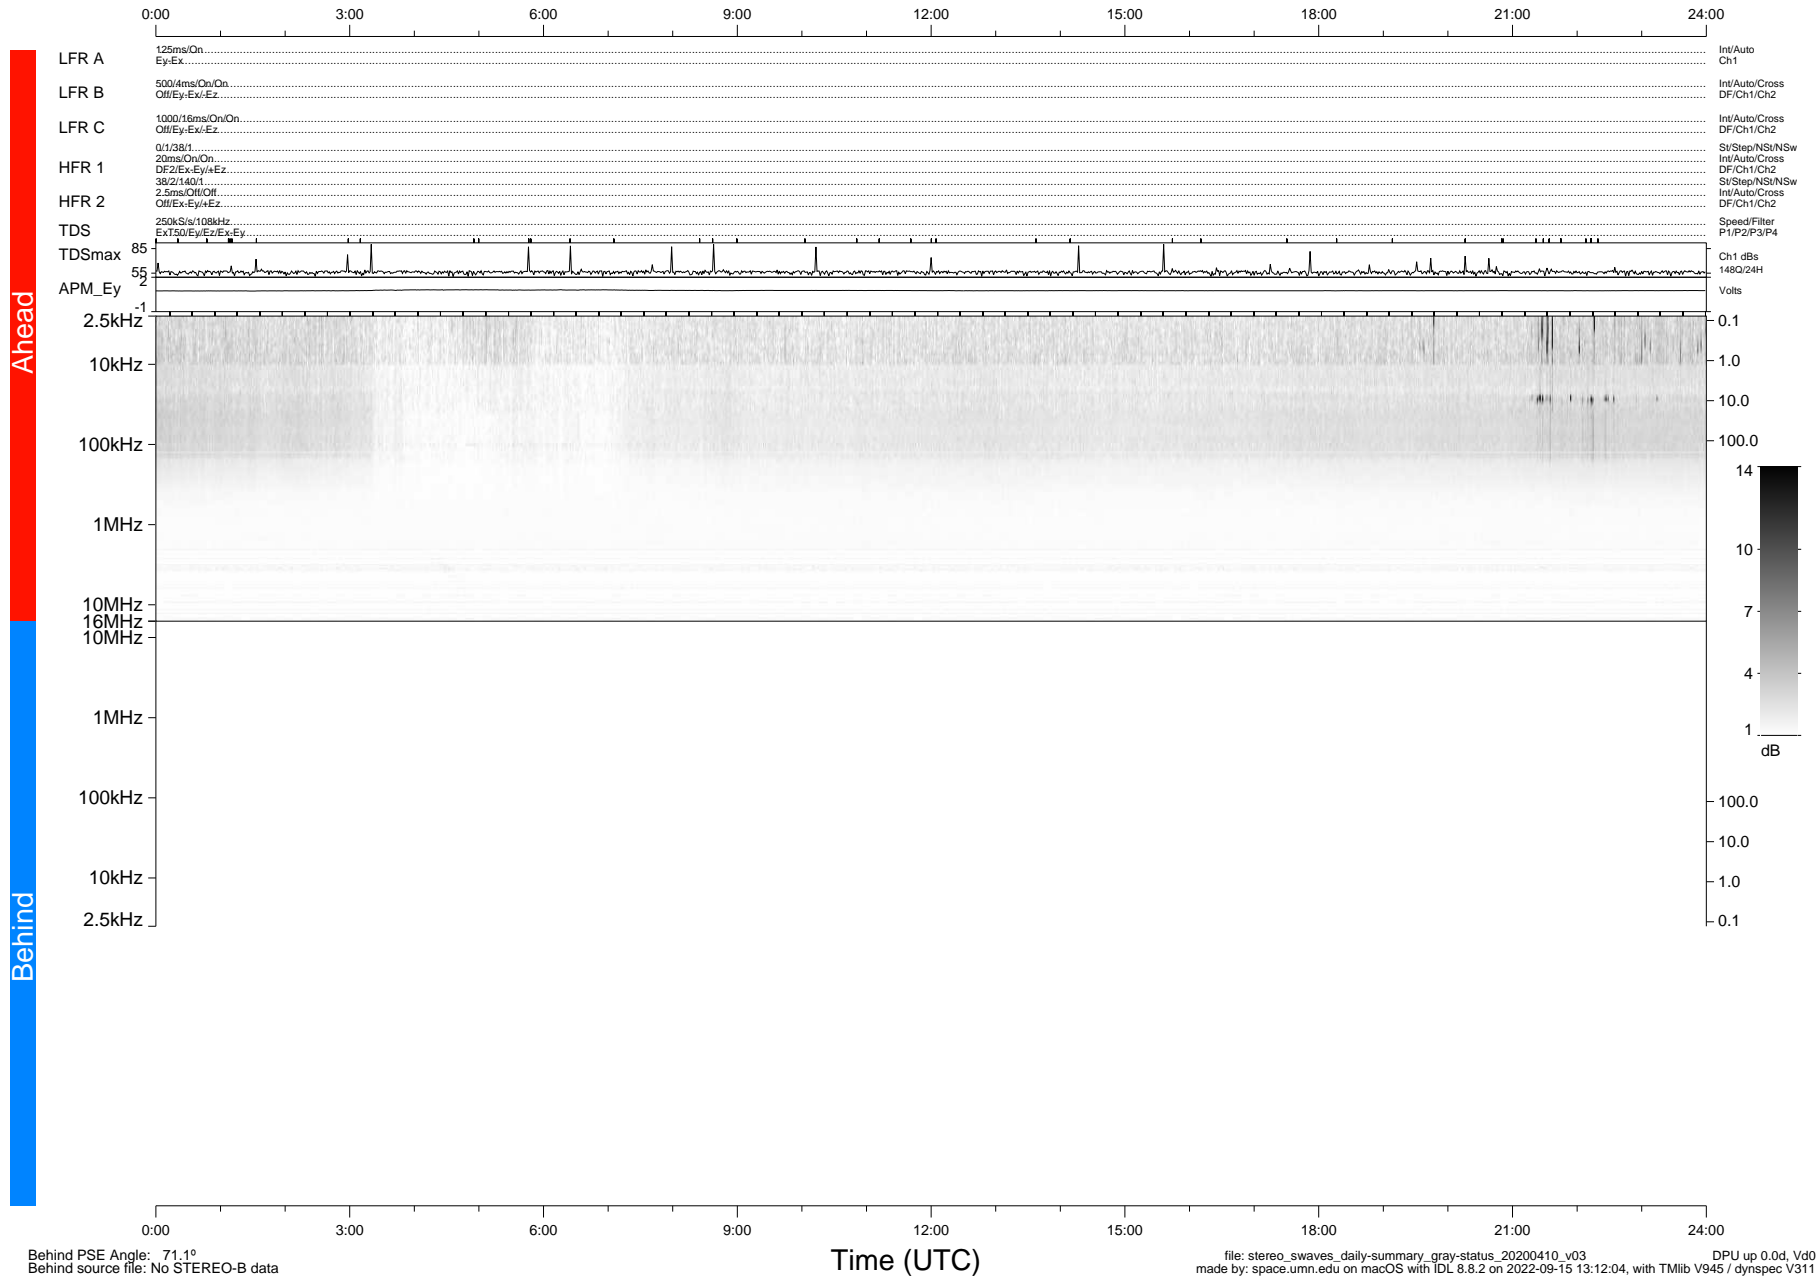

STEREO/WAVES Daily Summary - 10-Apr-2020 (DOY 101)

Ahead source file: swaves_ahead_2020_101_1_05.fin (Recovery: 100.0% HK, 76% Pkts)
 Ahead PSE Angle: -75.4°

DPU up 1738.9d, V412d32

Behind PSE Angle: 71.1°
 Behind source file: No STEREO-B data

file: stereo_swaves_daily-summary_gray-status_20200410_v03
 made by: space.umn.edu on macOS with IDL 8.8.2 on 2022-09-15 13:12:04, with TLib V945 / dynspec V311
 DPU up 0.0d, Vd0