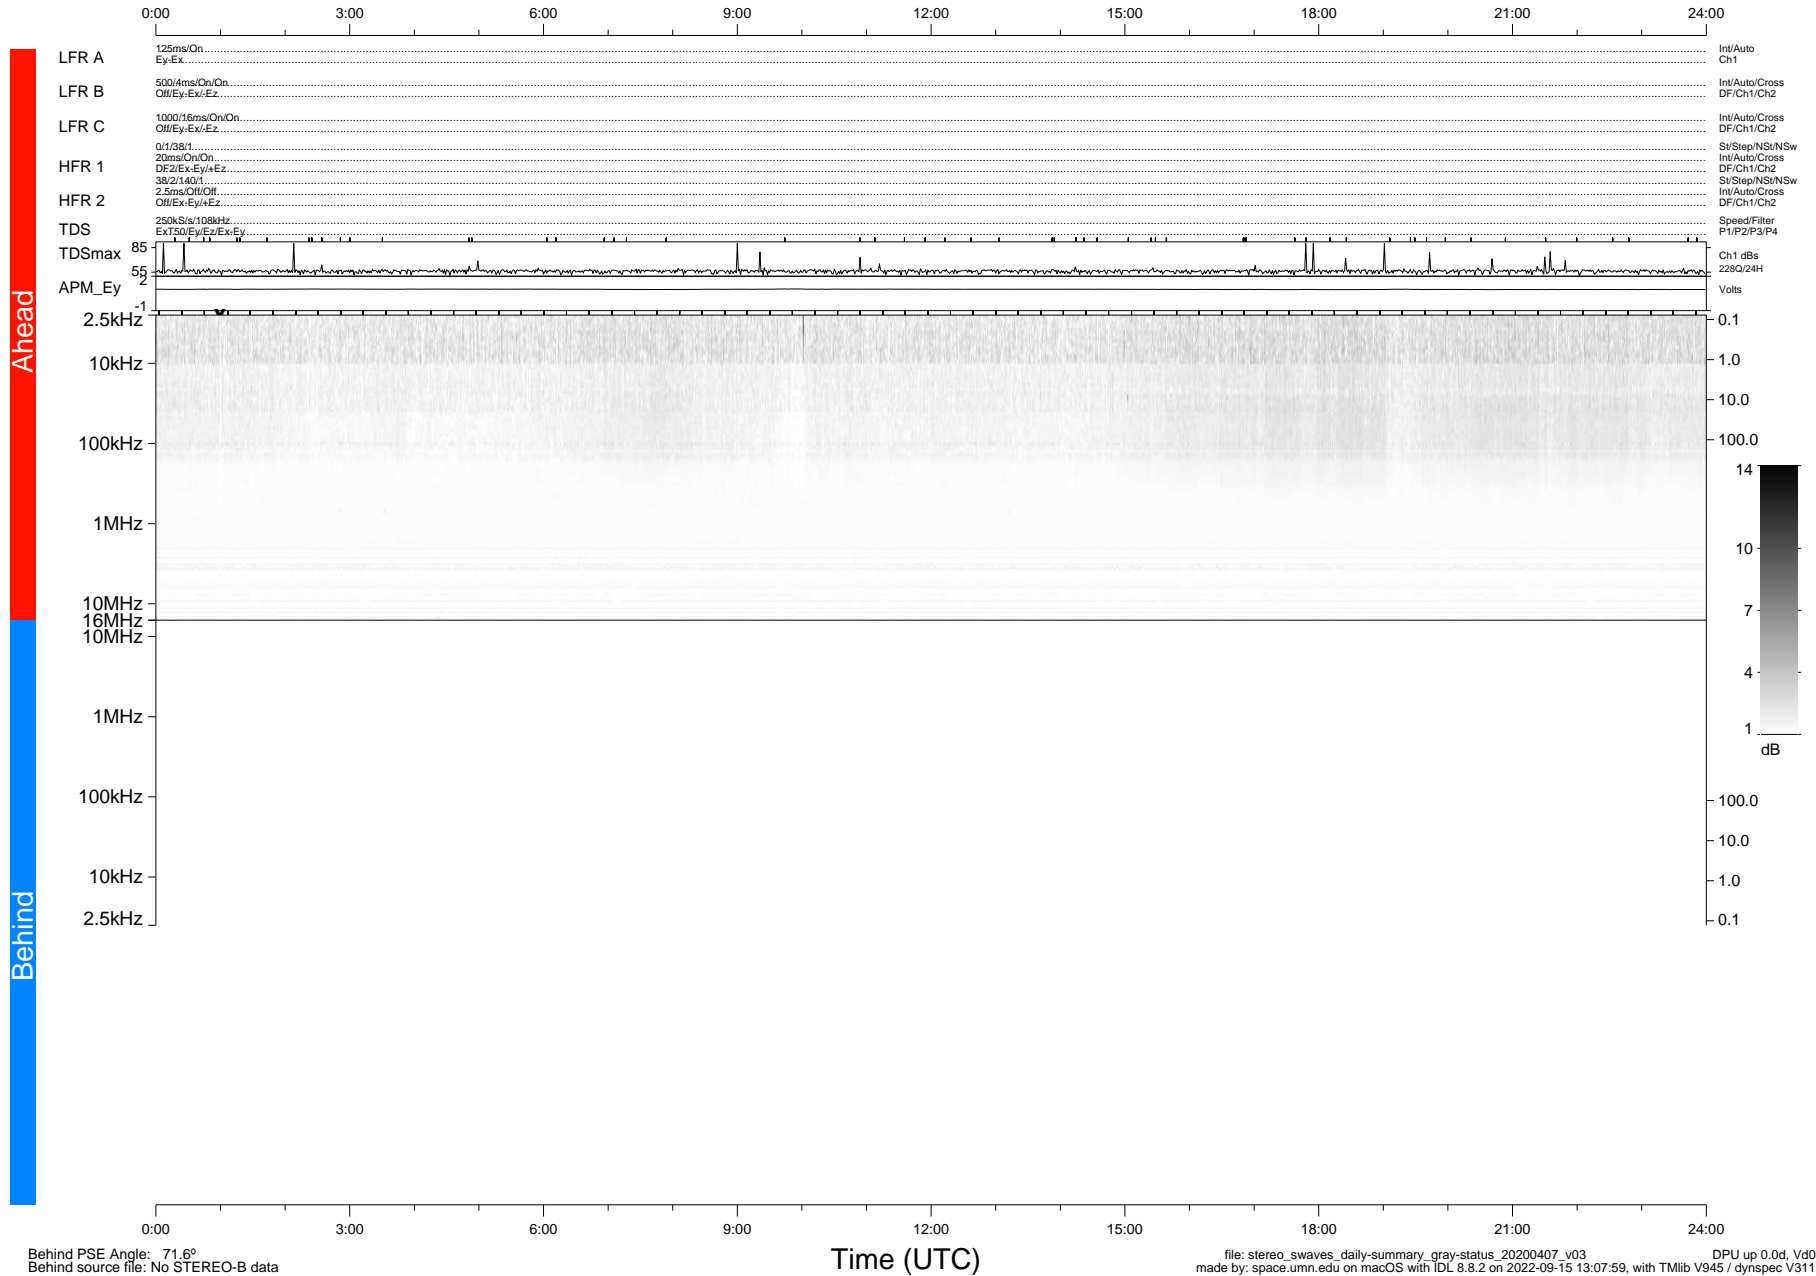

STEREO/WAVES Daily Summary - 07-Apr-2020 (DOY 098)

Ahead source file: swaves_ahead_2020_098_1_05.fin (Recovery: 100.0% HK, 88% Pkts)
 Ahead PSE Angle: -75.5°

DPU up 1735.9d, V412d32

Behind PSE Angle: 71.6°
 Behind source file: No STEREO-B data

file: stereo_swaves_daily-summary_gray-status_20200407_v03
 made by: space.umn.edu on macOS with IDL 8.8.2 on 2022-09-15 13:07:59, with Tlib V945 / dynspec V311
 DPU up 0.0d, Vd0